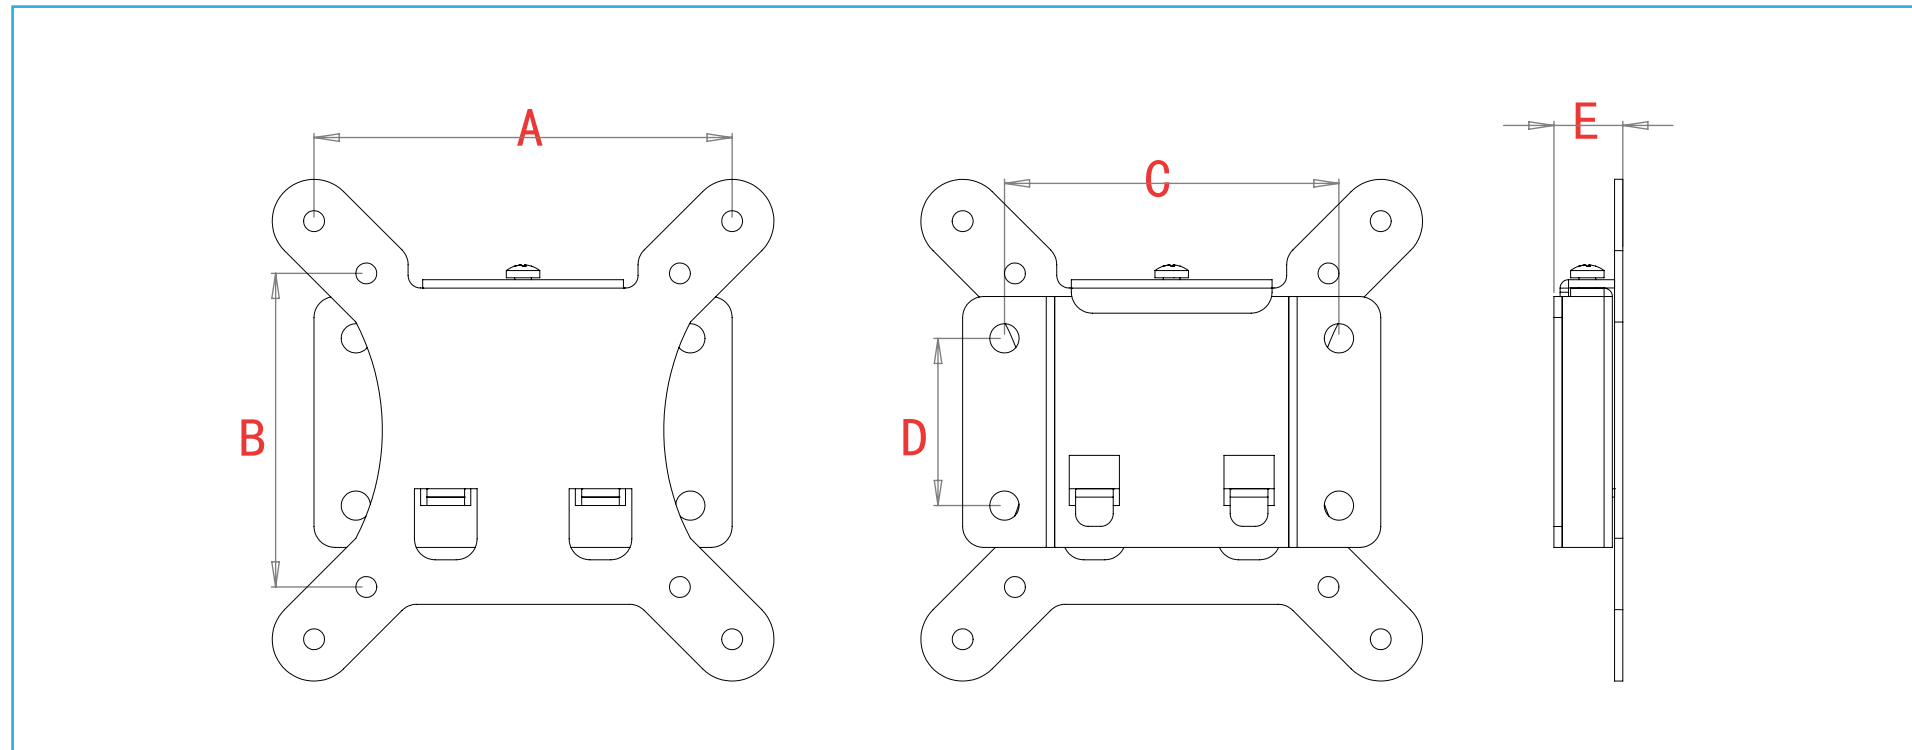

# Fixed TV Wall Mount MHF-26

TECHNICAL SPECIFICATIONS		
A.	100mm	3.94"
B.	75mm	2.95"
C.	80mm	3.15"
D.	40mm	1.57"
E.	17mm	0.67"

- . Fits for 10"- 26"flat panel displays
- . Available in silver and black
- . Max load capacity:15kg
- . VESA:100x100