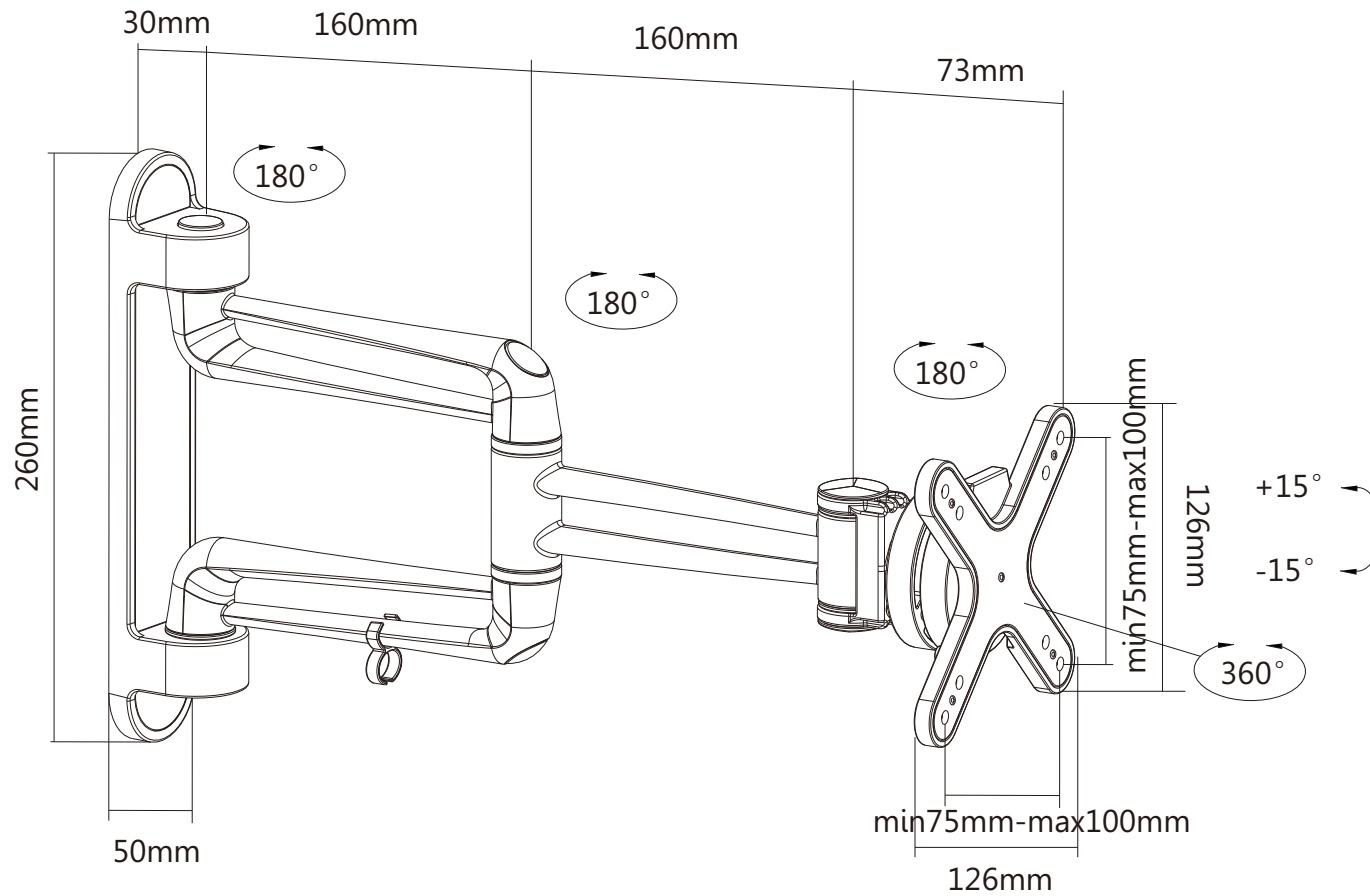

REVISION INFORMATION			
Rev.	Rev. Date	Modified By	Brief Description

	M4x14 (x4)
	M5x14 (x4)
	D5 (x4)
	3mm (x1)
	4mm (x1)
	(x3)
	(x3)
	(x3)

• All of materials satisfy the CA65, ROHS...
 • UL certification required.

GENERAL TOLERANCE		APPROVED BY & DATE :	DESCRIPTION :			
0-6	±0.05	CHECKED BY & DATE :	Full-Motion TV Wall Mount (Max 44 lbs, 13 - 27 inch)			
6-18	±0.07		ITEM NO. : 10452			
18-50	±0.10	DESIGNED BY & DATE :	DATE :	REV :	UNIT :	SHEET:
50-120	±0.15		2017/01/10	A01	MM	1 OF 2
			SCALE:			
			1 : 1			

NO.	PART NAME	SPECIFICATION DESCRIPTION	QTY	UNIT
③				
②				
①	10452	Full-Motion TV Wall Mount (Max 44 lbs, 13 - 27 inch)		