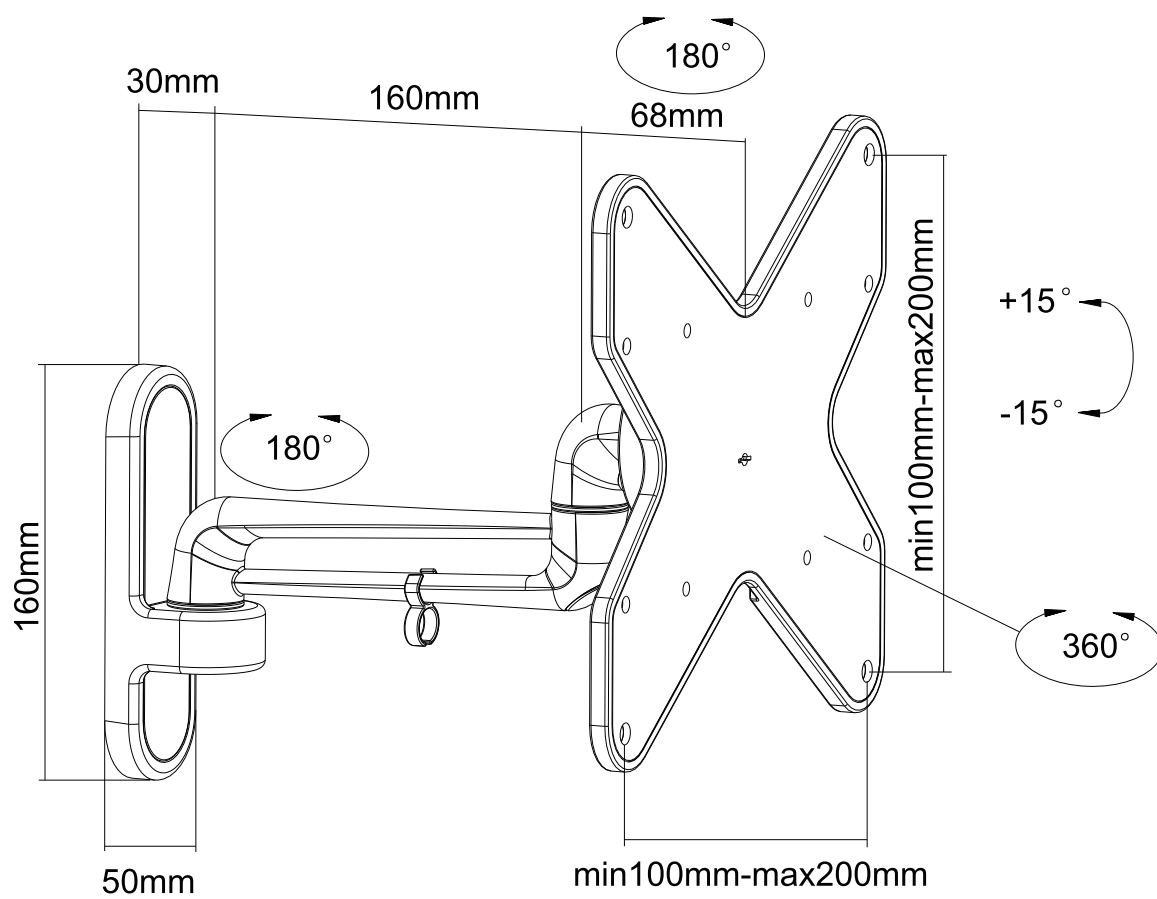

REVISION INFORMATION			
Rev.	Rev. Date	Modified By	Brief Description

	M4x14 (x4)
	M5x14 (x4)
	M6x14 (x4)
	M8x20 (x4)
	(x4)
	(x4)
	(x8)
	(x3)
	(x3)
	(x3)

• All of materials satisfy the CA65, ROHS...
 • UL certification required.

GENERAL TOLERANCE		APPROVED BY & DATE :	DESCRIPTION :			
0-6	±0.05	CHECKED BY & DATE :	Full-Motion TV Wall Mount (Max 33 lbs, 23 - 42 inch)			
6-18	±0.07		ITEM NO. : 10454			
18-50	±0.10	DESIGNED BY & DATE :	DATE :	REV :	UNIT :	SHEET :
50-120	±0.15		2017/01/10	A01	MM	1 OF 2
			SCALE :			
			1 : 1			

NO.	PART NAME	SPECIFICATION DESCRIPTION	QTY	UNIT
③				
②				
①	10454	Full-Motion TV Wall Mount (Max 33 lbs, 23 - 42 inch)		