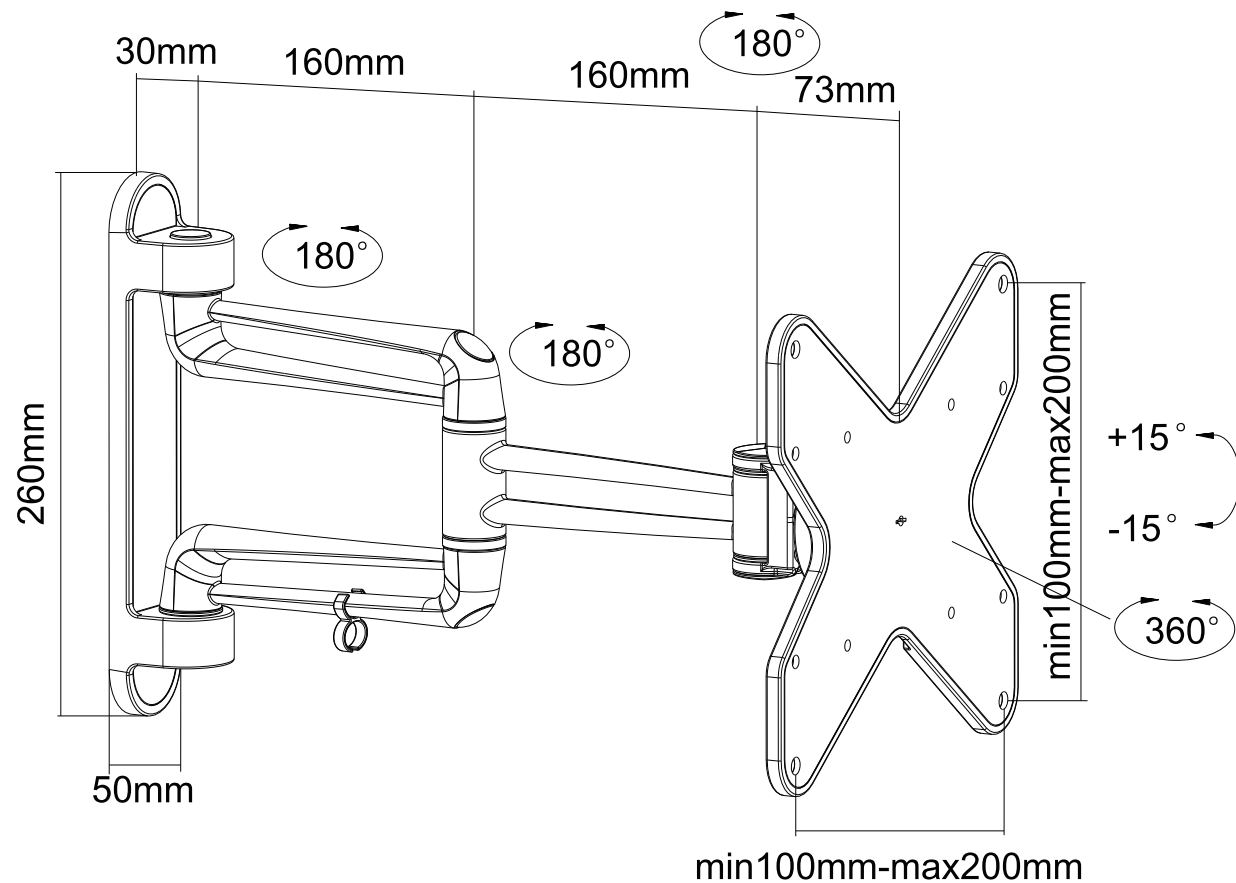

REVISION INFORMATION			
Rev.	Rev. Date	Modified By	Brief Description

	M4x14 (x4)
	M5x14 (x4)
	M6x14 (x4)
	M8x20 (x4)
	(x4)
	(x4)
	(x8)
	(x3)
	(x3)
	(x3)

• All of materials satisfy the CA65, ROHS...
 • UL certification required.

GENERAL TOLERANCE		APPROVED BY & DATE :	DESCRIPTION :				
0-6	±0.05	CHECKED BY & DATE :	Full-Motion TV Wall Mount (Max 44 lbs, 23 - 42 inch)				
6-18	±0.07		ITEM NO. : 10456				
18-50	±0.10	DESIGNED BY & DATE :	DATE :	REV :	UNIT :	SHEET :	SCALE :
50-120	±0.15		2017/01/10	A01	MM	1 OF 2	1 : 1

NO.	PART NAME	SPECIFICATION DESCRIPTION	QTY	UNIT
③				
②				
①	10456	Full-Motion TV Wall Mount (Max 44 lbs, 23 - 42 inch)		