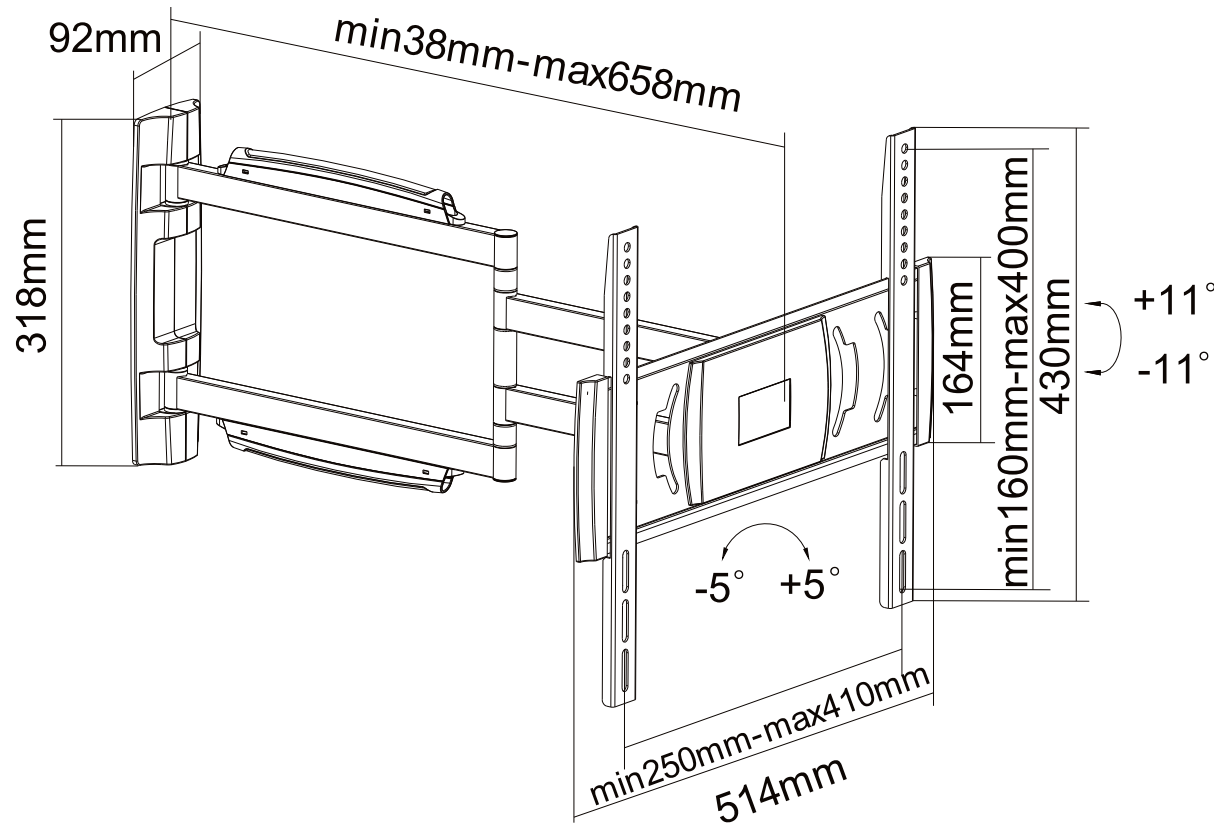

REVISION INFORMATION			
Rev.	Rev. Date	Modified By	Brief Description

	M5x14 (x4)
	M6x14 (x4)
	M6x30 (x4)
	M8x30 (x4)
	M8x50 (x4)
	(x4)
	(x8)
	(x8)
	(x4)
	(x4)
	(x4)

- All of materials satisfy the CA65, ROHS...
- UL certification required.

GENERAL TOLERANCE		APPROVED BY & DATE :	DESCRIPTION :			
0-6	±0.05	CHECKED BY & DATE :	Full-Motion TV Wall Mount (Max 55 lbs, 32 - 55 inch)			
6-18	±0.07		ITEM NO. : <b>10458</b>			
18-50	±0.10	DESIGNED BY & DATE :	DATE :	REV :	UNIT :	SHEET:
50-120	±0.15		2017/01/10	A01	MM	1 OF 2

NO.	PART NAME	SPECIFICATION DESCRIPTION	QTY	UNIT
③				
②				
①	10458	Full-Motion TV Wall Mount (Max 55 lbs, 32 - 55 inch)		