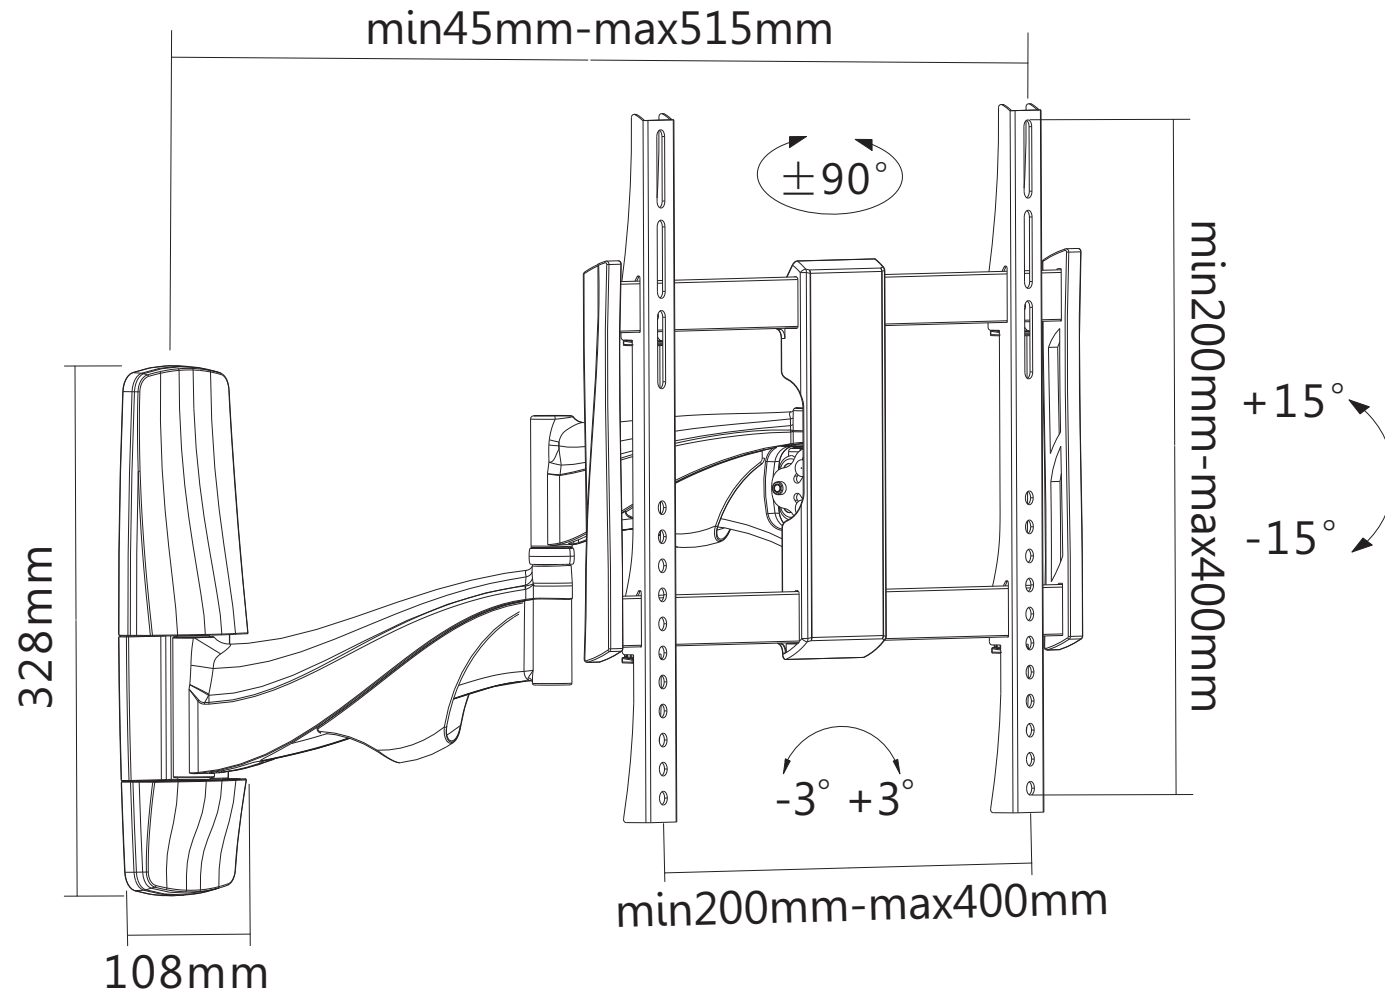

REVISION INFORMATION			
Rev.	Rev. Date	Modified By	Brief Description

	M5x14 (x4)
	M6x14 (x4)
	M6x30 (x4)
	M8x30 (x4)
	M8x50 (x4)
	(x4)
	(x8)
	(x8)
	(x1)
	(x5)
	(x5)
	(x5)

- All of materials satisfy the CA65, ROHS...
- UL certification required.

GENERAL TOLERANCE		APPROVED BY & DATE :	DESCRIPTION :			
0-6	±0.05	CHECKED BY & DATE :	Full-Motion TV Wall Mount (Max 66 lbs, 32 - 55 inch)			
6-18	±0.07		ITEM NO. : 10467			
18-50	±0.10	DESIGNED BY & DATE :	DATE :	REV :	UNIT :	SHEET :
50-120	±0.15		2017/01/10	A01	MM	1 OF 2
			SCALE :			
			1 : 1			

NO.	PART NAME	SPECIFICATION DESCRIPTION	QTY	UNIT
③				
②				
①	10467	Full-Motion TV Wall Mount (Max 66 lbs, 32 - 55 inch)		