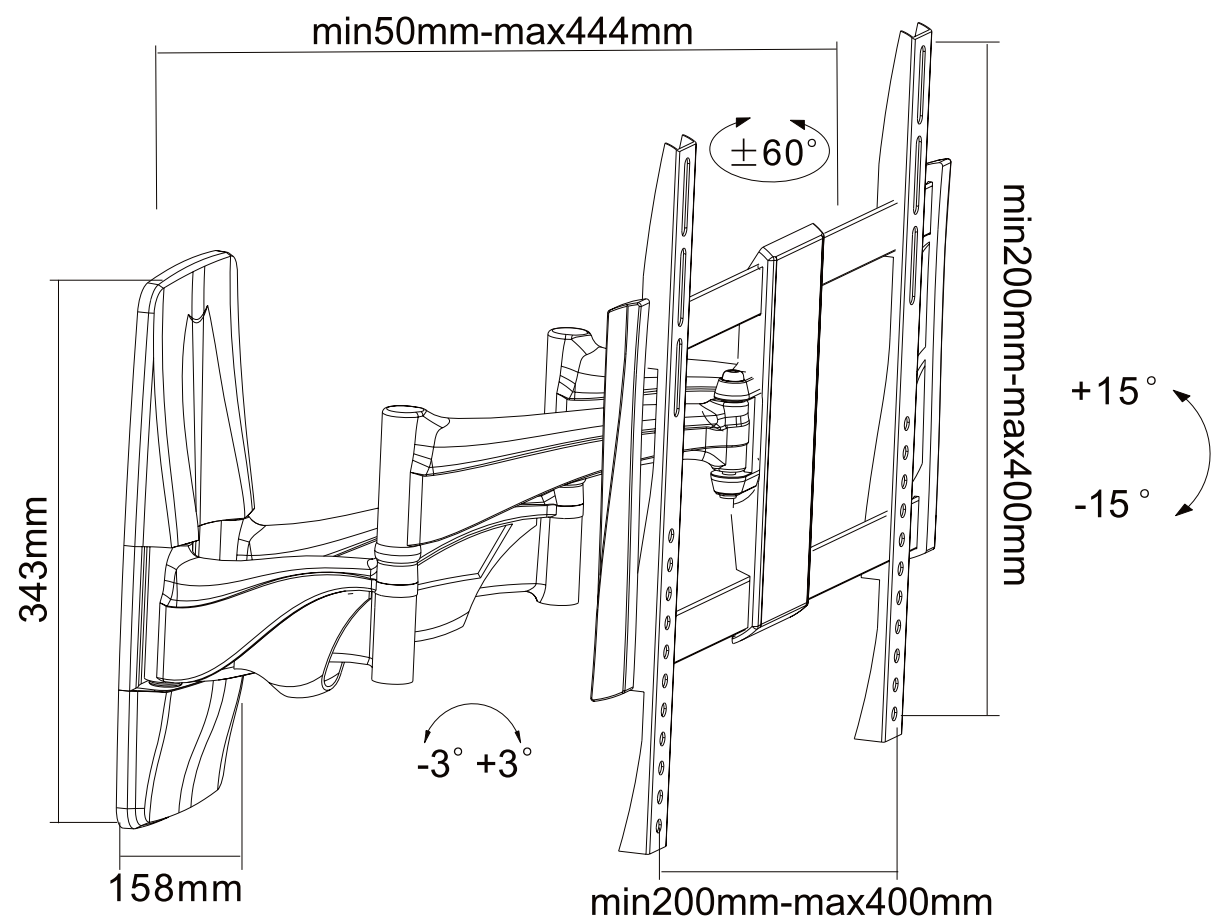

REVISION INFORMATION			
Rev.	Rev. Date	Modified By	Brief Description

	M5x14 (x4)
	M6x14 (x4)
	M6x30 (x4)
	M8x30 (x4)
	M8x50 (x4)
	(x4)
	(x8)
	(x8)
	(x6)
	(x6)
	(x6)

- All of materials satisfy the CA65, ROHS...
- UL certification required.

GENERAL TOLERANCE		APPROVED BY & DATE :	DESCRIPTION :			
0-6	±0.05	CHECKED BY & DATE :	Full-Motion TV Wall Mount (Max 99 lbs, 32 - 55 inch)			
6-18	±0.07		ITEM NO. : 10468			
18-50	±0.10	DESIGNED BY & DATE :	DATE :	REV :	UNIT :	SHEET :
50-120	±0.15		2017/01/10	A01	MM	1 OF 2
			SCALE :			
			1 : 1			

NO.	PART NAME	SPECIFICATION DESCRIPTION	QTY	UNIT
③				
②				
①	10468	Full-Motion TV Wall Mount (Max 99 lbs, 32 - 55 inch)		