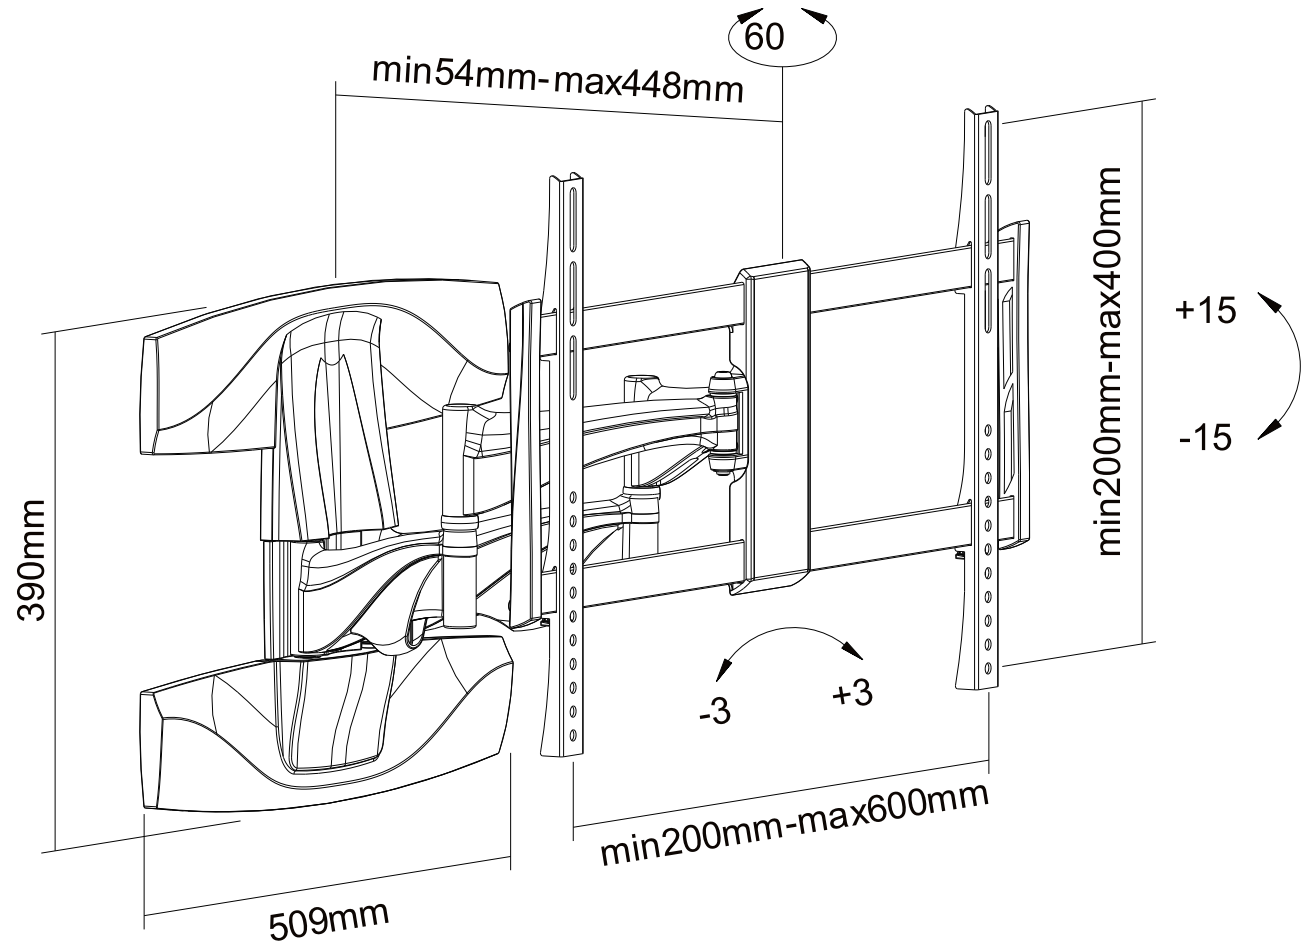

REVISION INFORMATION			
Rev.	Rev. Date	Modified By	Brief Description

	M5x14 (x4)
	M6x14 (x4)
	M6x30 (x4)
	M8x30 (x4)
	M8x50 (x4)
	(x4)
	(x8)
	(x8)
	(x6)
	(x6)
	(x6)

• All of materials satisfy the CA65, ROHS...
 • UL certification required.

NO.	PART NAME	SPECIFICATION DESCRIPTION	QTY	UNIT
③				
②				
①	10469	Full-Motion TV Wall Mount (Max 99lbs, 37 - 70 inch)		

GENERAL TOLERANCE		APPROVED BY & DATE :	DESCRIPTION :			
0-6	±0.05	CHECKED BY & DATE :	Full-Motion TV Wall Mount (Max 99lbs, 37 - 70 inch)			
6-18	±0.07		ITEM NO. : 10469			
18-50	±0.10	DESIGNED BY & DATE :	DATE :	REV :	UNIT :	SHEET :
50-120	±0.15		2017/01/10	A01	MM	1 OF 2
			SCALE:	1:1		