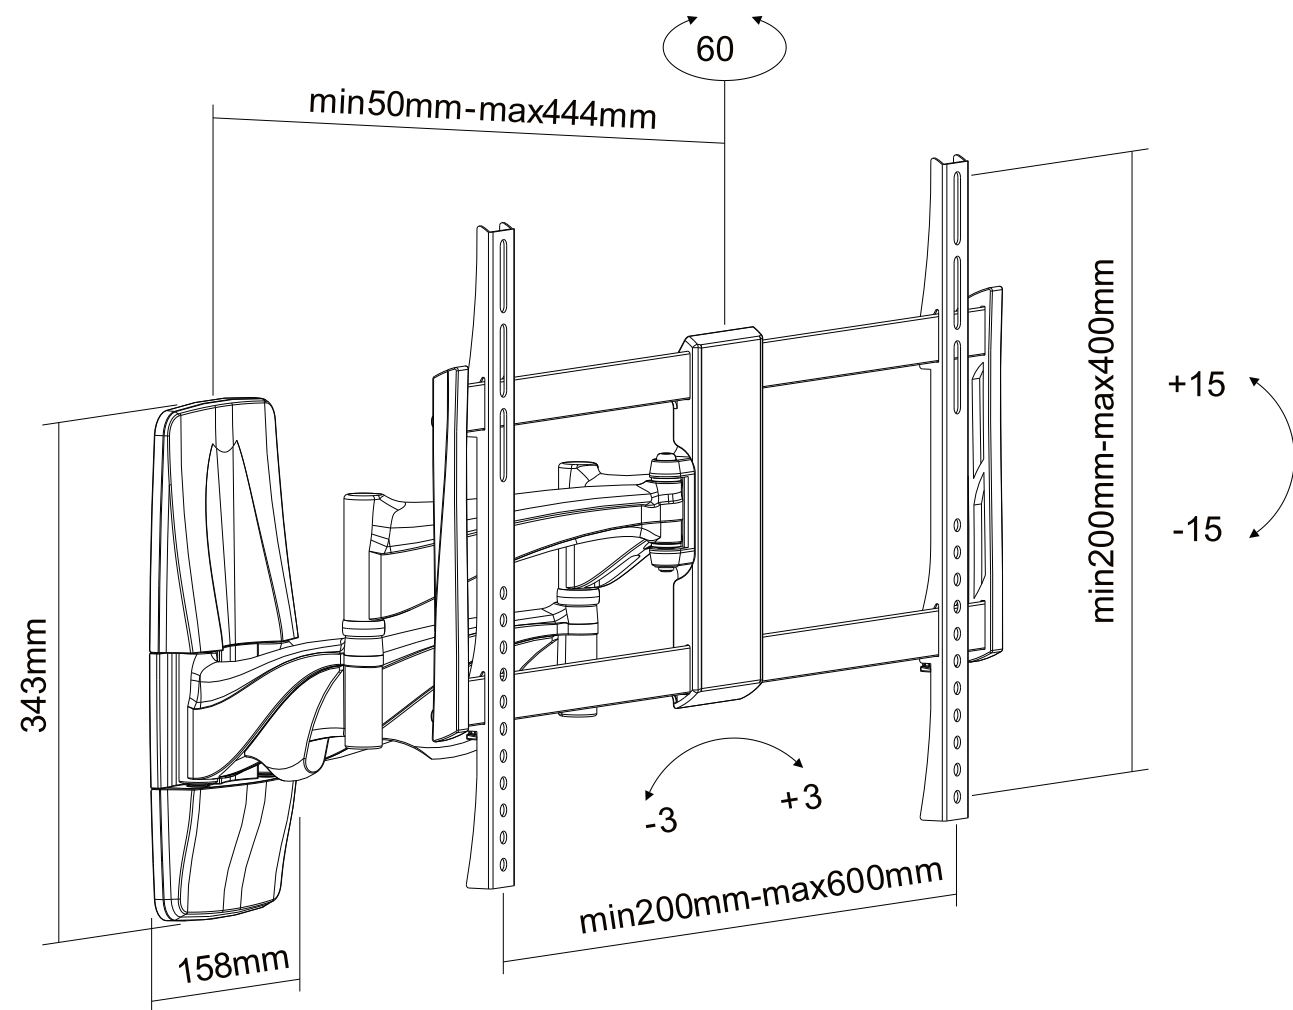

REVISION INFORMATION			
Rev.	Rev. Date	Modified By	Brief Description

	M5x14 (x4)
	M6x14 (x4)
	M6x30 (x4)
	M8x30 (x4)
	M8x50 (x4)
	(x4)
	(x8)
	(x8)
	(x6)
	(x6)
	(x6)

• All of materials satisfy the CA65, ROHS...  
 • UL certification required.

GENERAL TOLERANCE		APPROVED BY & DATE :	DESCRIPTION :			
0-6	±0.05	CHECKED BY & DATE :	Full-Motion TV Wall Mount (Max 99 lbs, 37 - 70 inch)			
6-18	±0.07		ITEM NO. : <b>10470</b>			
18-50	±0.10	DESIGNED BY & DATE :	DATE :	REV :	UNIT :	SHEET :
50-120	±0.15		2017/01/10	A01	MM	1 OF 2
			SCALE:	1:1		

NO.	PART NAME	SPECIFICATION DESCRIPTION	QTY	UNIT
③				
②				
①	10470	Full-Motion TV Wall Mount (Max 99 lbs, 37 - 70 inch)		