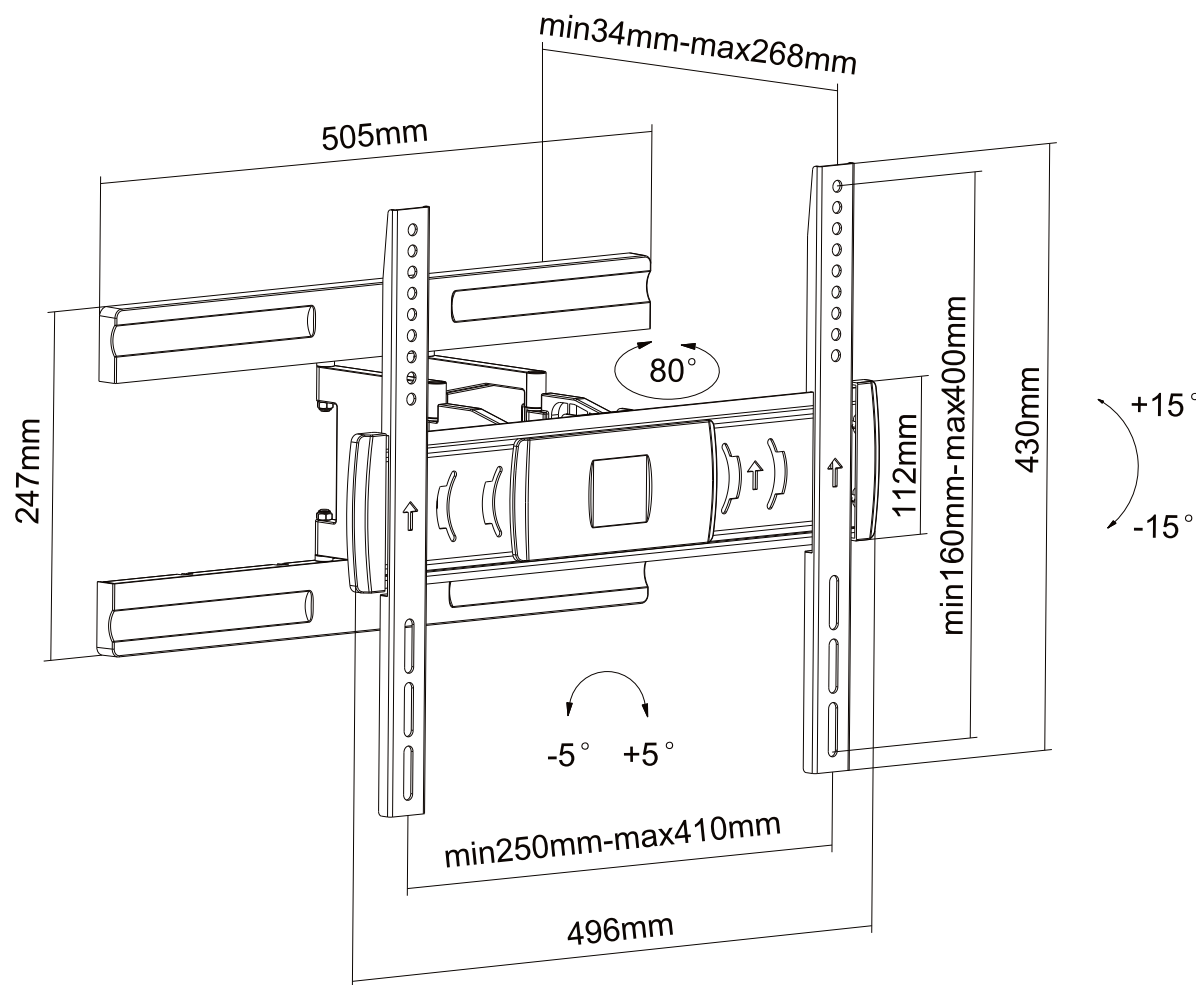

REVISION INFORMATION			
Rev.	Rev. Date	Modified By	Brief Description

	M5x14 (x4)
	M6x14 (x4)
	M6x30 (x4)
	M8x30 (x4)
	M8x50 (x4)
	(x4)
	(x8)
	(x8)
	(x6)
	(x6)
	(x6)

- All of materials satisfy the CA65, ROHS...
- UL certification required.

GENERAL TOLERANCE		APPROVED BY & DATE :	DESCRIPTION :				
0-6	±0.05	CHECKED BY & DATE :	Full-Motion TV Wall Mount (Max 66 lbs, 32 - 55 inch)				
6-18	±0.07		ITEM NO. : 10471				
18-50	±0.10	DESIGNED BY & DATE :	DATE :	REV :	UNIT :	SHEET :	SCALE :
50-120	±0.15		2017/01/10	A01	MM	1 OF 2	1 : 1

NO.	PART NAME	SPECIFICATION DESCRIPTION	QTY	UNIT
③				
②				
①	10471	Full-Motion TV Wall Mount (Max 66 lbs, 32 - 55 inch)		