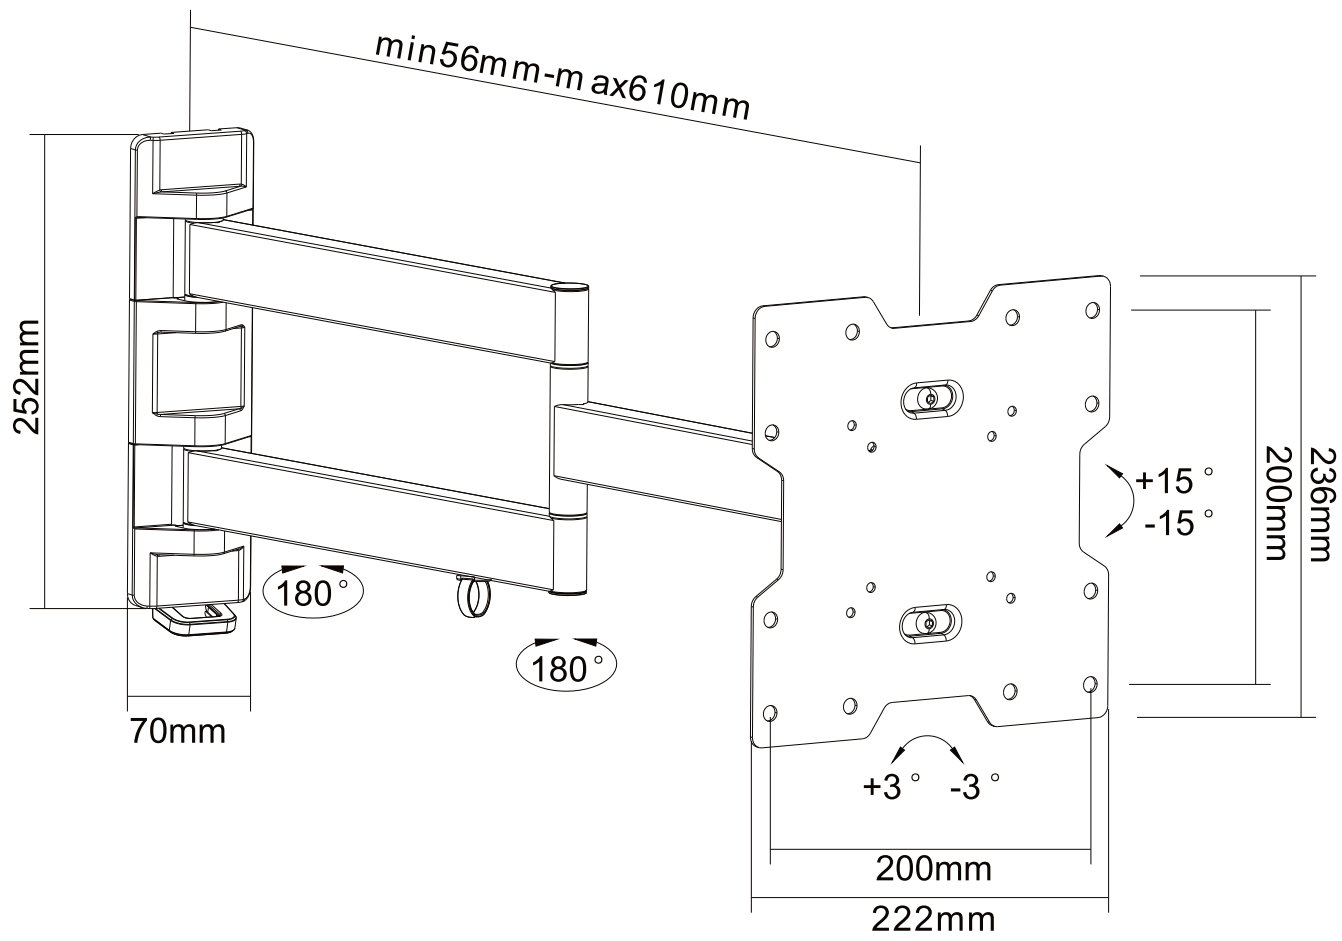

REVISION INFORMATION			
Rev.	Rev. Date	Modified By	Brief Description

	M4x14 (x4)
	M5x14 (x4)
	M6x14 (x4)
	M8x20 (x4)
	(x4)
	(x4)
	(x8)
	(x4)
	(x4)
	(x4)

• All of materials satisfy the CA65, ROHS...  
 • UL certification required.

GENERAL TOLERANCE		APPROVED BY & DATE :	DESCRIPTION :			
0-6	±0.05	CHECKED BY & DATE :	Full-Motion TV Wall Mount (Max 77 lbs, 23 - 42 inch)			
6-18	±0.07		ITEM NO. : <b>10476</b>			
18-50	±0.10	DESIGNED BY & DATE :	DATE :	REV :	UNIT :	SHEET :
50-120	±0.15		2017/01/10	A01	MM	1 OF 2
			SCALE:	1:1		

NO.	PART NAME	SPECIFICATION DESCRIPTION	QTY	UNIT
③				
②				
①	10476	Full-Motion TV Wall Mount (Max 77 lbs, 23 - 42 inch)		