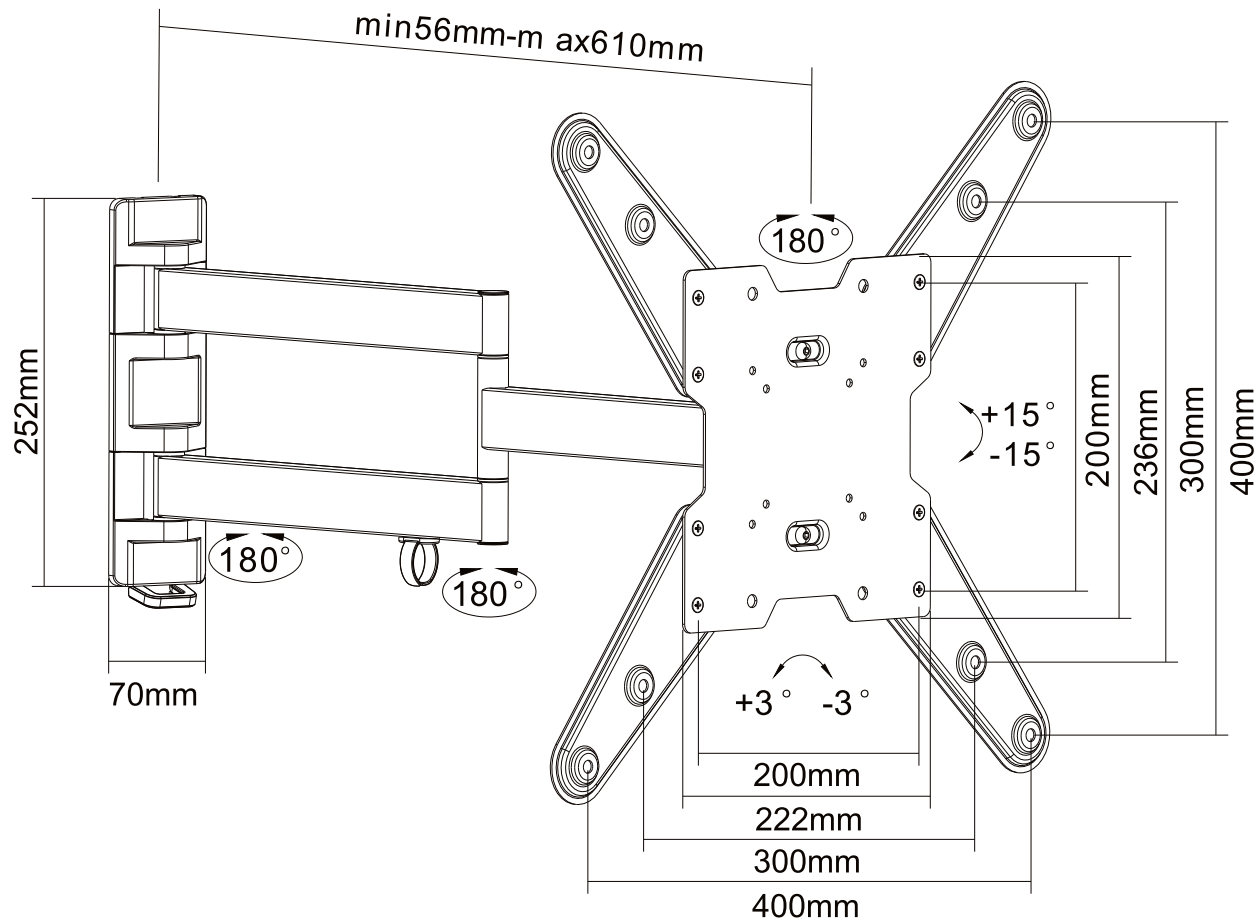

REVISION INFORMATION			
Rev.	Rev. Date	Modified By	Brief Description

	M5x14 (x4)
	M6x14 (x4)
	M8x20 (x4)
	M6x30 (x4)
	M8x30 (x4)
	(x4)
	(x8)
	(x8)
	(x4)
	(x4)
	(x4)

- All of materials satisfy the CA65, ROHS...
- UL certification required.

GENERAL TOLERANCE		APPROVED BY & DATE :	DESCRIPTION :			
0-6	±0.05	CHECKED BY & DATE :	Full-Motion TV Wall Mount for 23-55 inch TVs, Max 77 lbs.			
6-18	±0.07		ITEM NO. : 10477			
18-50	±0.10	DESIGNED BY & DATE :	DATE :	REV :	UNIT :	SHEET :
50-120	±0.15		2017/01/10	A01	MM	1 OF 2
			SCALE :			
			1 : 1			

NO.	PART NAME	SPECIFICATION DESCRIPTION	QTY	UNIT
③				
②				
①	10477	Full-Motion TV Wall Mount for 23-55 inch TVs, Max 77 lbs.		