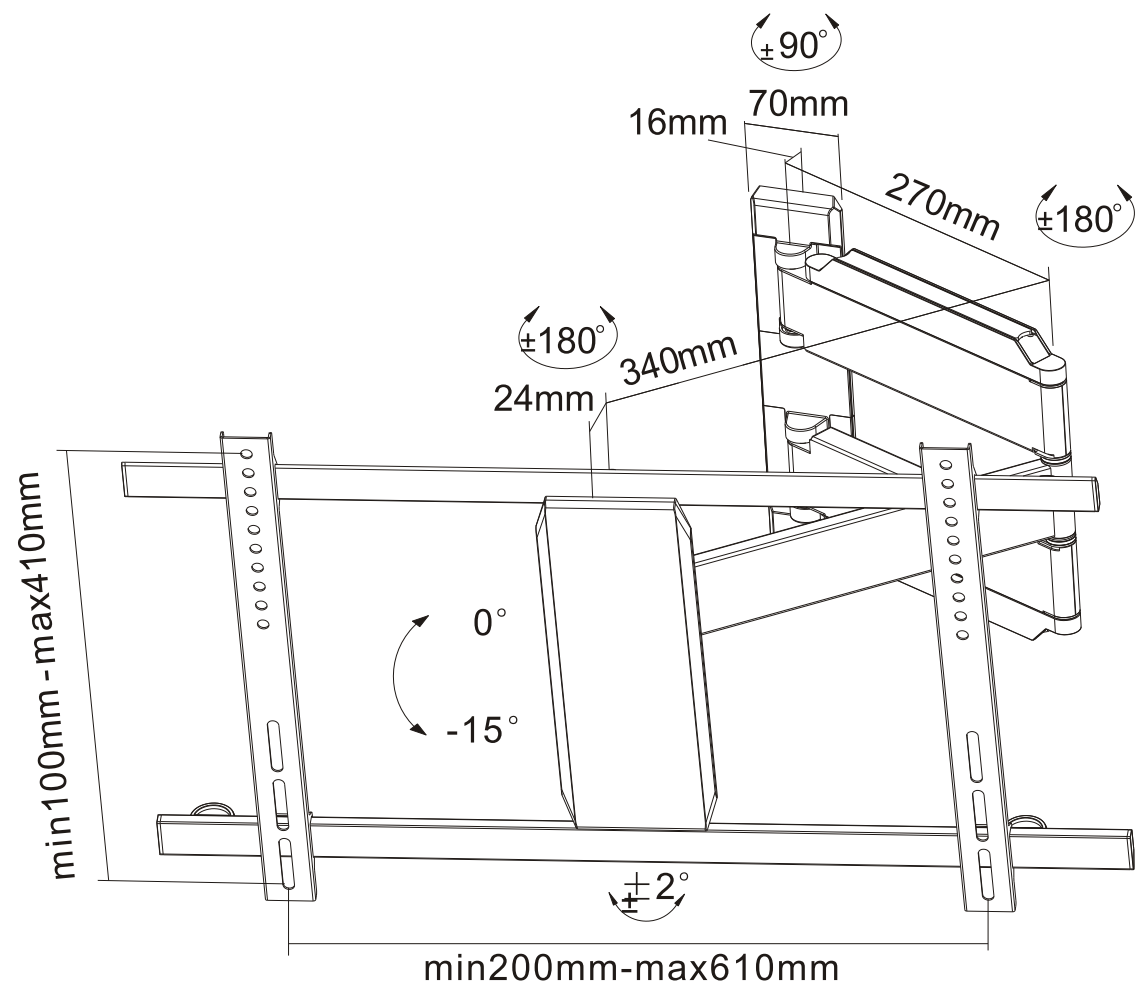

REVISION INFORMATION			
Rev.	Rev. Date	Modified By	Brief Description

	M5x14 (x4)
	M6x14 (x4)
	M6x30 (x4)
	M8x30 (x4)
	M8x50 (x4)
	(x4)
	(x8)
	(x8)
	(x3)
	(x3)
	(x3)

• All of materials satisfy the CA65, ROHS...
 • UL certification required.

NO.	PART NAME	SPECIFICATION DESCRIPTION	QTY	UNIT
③				
②				
①	10481	Full-Motion TV Wall Mount (Max 55 lbs, 32 - 60 inch)		

GENERAL TOLERANCE		APPROVED BY & DATE :		DESCRIPTION :					
0-6	±0.05	CHECKED BY & DATE :		Full-Motion TV Wall Mount (Max 55 lbs, 32 - 60 inch)					
6-18	±0.07			ITEM NO. : 10481					
18-50	±0.10	DESIGNED BY & DATE :		DATE :	REV :	UNIT :	SHEET :	SCALE :	
50-120	±0.15			2017/01/10	A01	MM	1 OF 2	1 : 1	