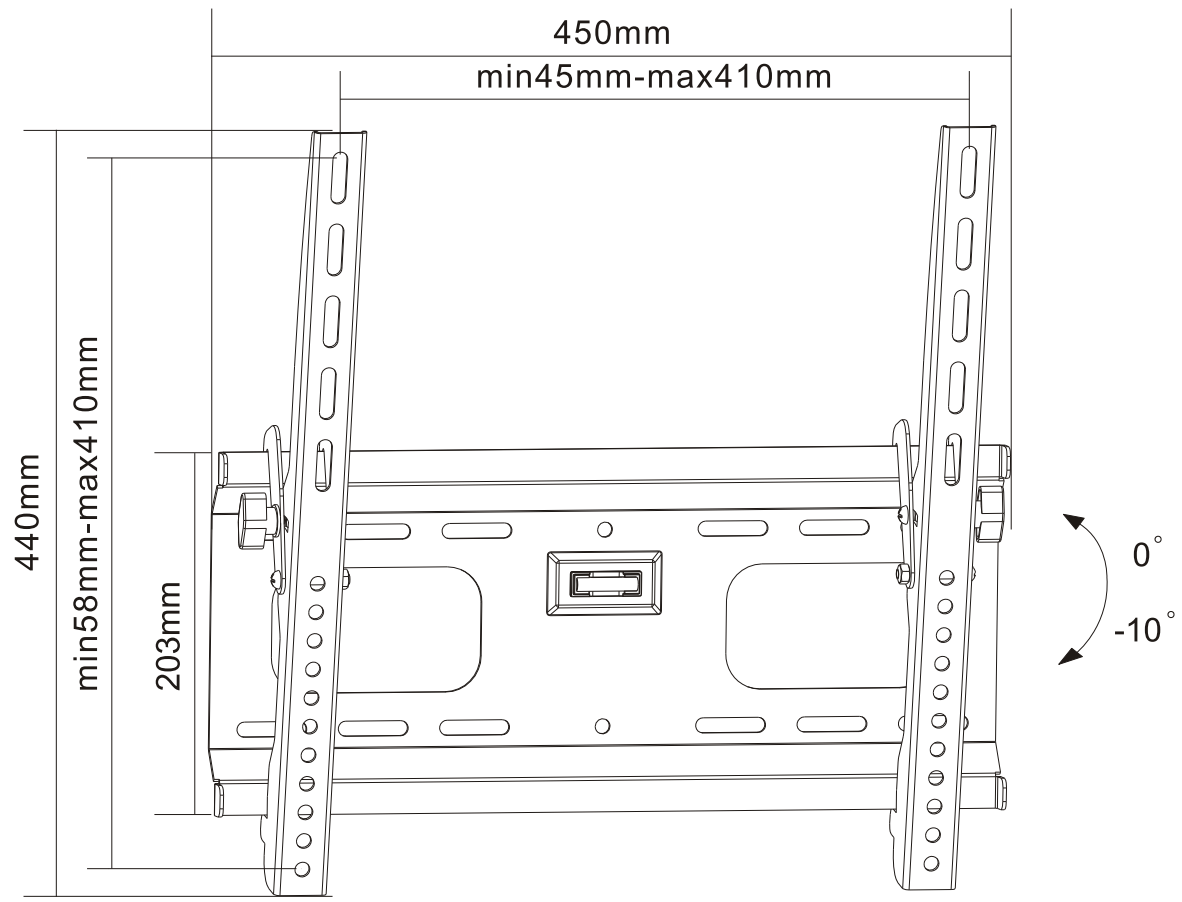

REVISION INFORMATION			
Rev.	Rev. Date	Modified By	Brief Description

	M5x14 (x4)
	M6x14 (x4)
	M6x30 (x4)
	M8x30 (x4)
	M8x50 (x4)
	(x4)
	(x8)
	(x8)
	(x4)
	(x4)
	(x4)

• All of materials satisfy the CA65, ROHS...
 • UL certification required.

NO.	PART NAME	SPECIFICATION DESCRIPTION	QTY	UNIT
③				
②				
①	10482	Tilt Wall Mount for 32" - 55" Flat Panel TVs, UL Certified		

GENERAL TOLERANCE		APPROVED BY & DATE :	DESCRIPTION :			
0-6	±0.05	CHECKED BY & DATE :	Tilt Wall Mount for 32" - 55" Flat Panel TVs, UL Certified			
6-18	±0.07		ITEM NO. : 10482			
18-50	±0.10	DESIGNED BY & DATE :	DATE :	REV :	UNIT :	SHEET :
50-120	±0.15		2017/01/10	A01	MM	1 OF 2
			SCALE :			
			1 : 1			