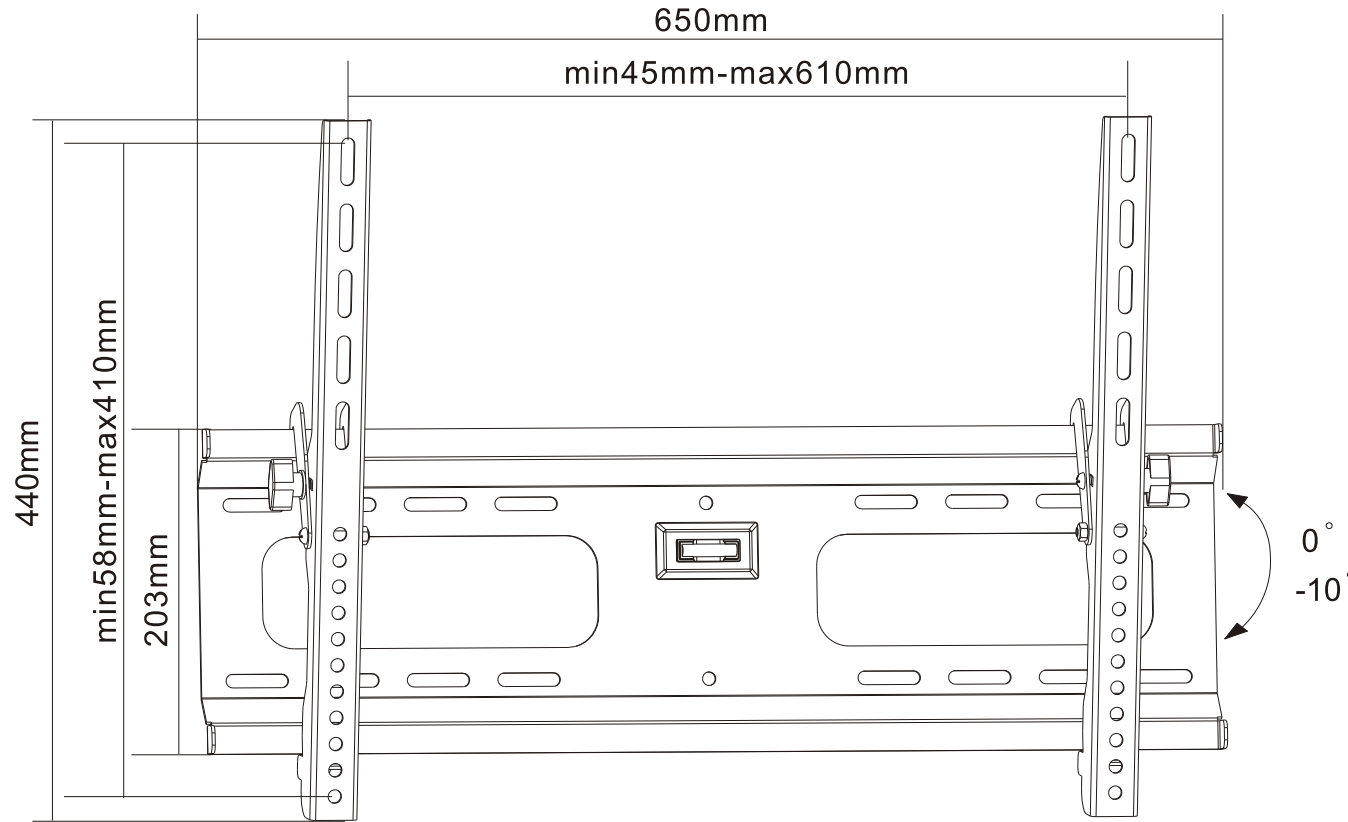

REVISION INFORMATION			
Rev.	Rev. Date	Modified By	Brief Description

	M5x14 (x4)
	M6x14 (x4)
	M6x30 (x4)
	M8x30 (x4)
	M8x50 (x4)
	(x4)
	(x8)
	(x8)
	(x6)
	(x6)
	(x6)

- All of materials satisfy the CA65, ROHS...
- UL certification required.

NO.	PART NAME	SPECIFICATION DESCRIPTION	QT'Y	UNIT
③				
②				
①	10483	Tilt Wall Mount for 37" ~ 70" Flat Panel TVs, UL Certified		

GENERAL TOLERANCE		APPROVED BY & DATE :	DESCRIPTION :				
0-6	±0.05	CHECKED BY & DATE :	Tilt Wall Mount for 37" ~ 70"				
6-18	±0.07		Flat Panel TVs, UL Certified				
18-50	±0.10	DESIGNED BY & DATE :	ITEM NO. : 10483				
50-120	±0.15		DATE : 2017/01/10	REV : A01	UNIT : MM	SHEET : 1 OF 2	SCALE : 1 : 1