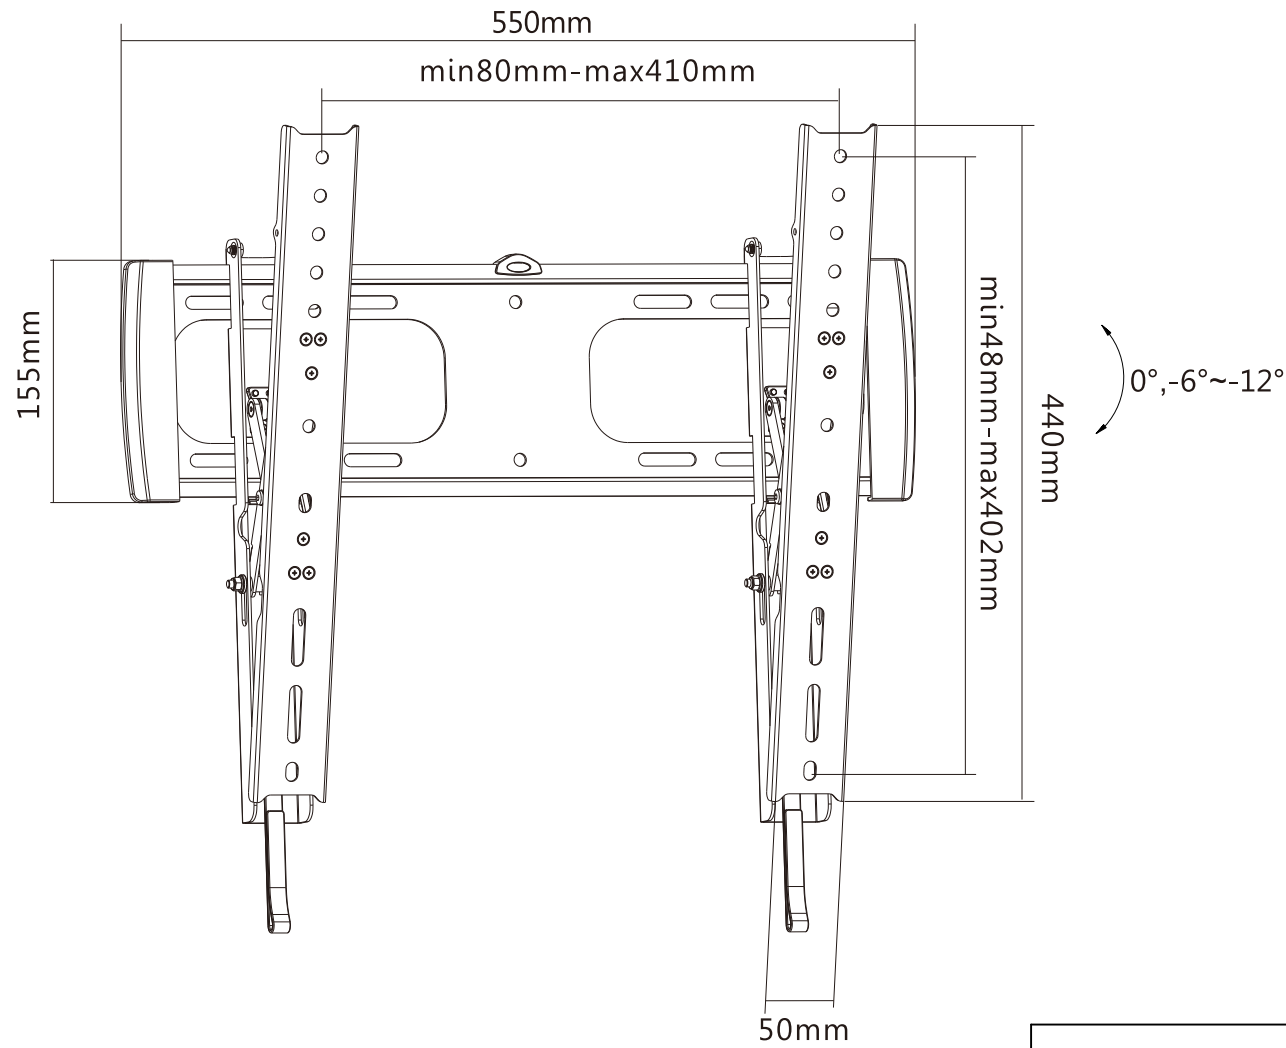

REVISION INFORMATION			
Rev.	Rev. Date	Modified By	Brief Description

	M5x14 (x4)
	M6x14 (x4)
	M6x30 (x4)
	M8x30 (x4)
	M8x50 (x4)
	(x4)
	(x8)
	(x8)
	(x4)
	(x4)
	(x4)

• All of materials satisfy the CA65, ROHS...
• UL certification required.

NO.	PART NAME	SPECIFICATION DESCRIPTION	QTY	UNIT
③				
②				
①	10486	Tilt Wall Mount for Most 32" ~ 55"; Flat Panel TVs, UL Certified		

GENERAL TOLERANCE		APPROVED BY & DATE :	DESCRIPTION :			
0-6	±0.05	CHECKED BY & DATE :	Tilt Wall Mount for Most 32"~ 55" Flat Panel TVs, UL Certified			
6-18	±0.07		ITEM NO. : 10486			
18-50	±0.10	DESIGNED BY & DATE :	DATE :	REV :	UNIT :	SHEET :
50-120	±0.15		2017/01/10	A01	MM	1 OF 2
			SCALE :			
			1 : 1			