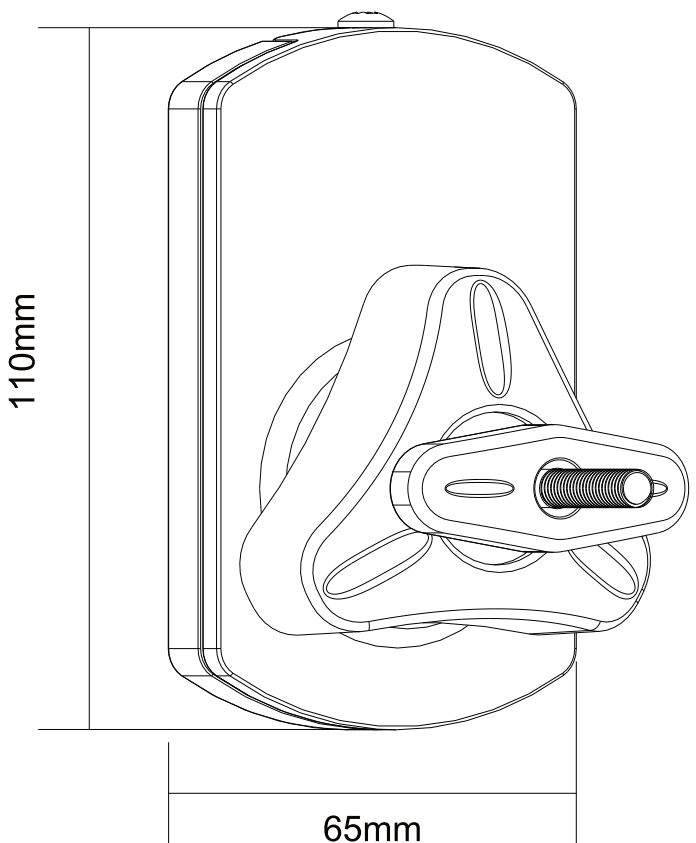

REVISION INFORMATION			
Rev.	Rev. Date	Modified By	Brief Description

	(x2)
	(x2)
	(x2)
	(x2)
	(x2)
	(x2)
	M4x16 (x2)
	M5x16 (x4)
	M6x16 (x4)
	1/4-20x3/5" (x4)
	(x4)
	(x2)
	(x8)
	(x8)
	D6 (x8)

• All of materials satisfy the CA65, ROHS...

GENERAL TOLERANCE		APPROVED BY & DATE :	DESCRIPTION :			
0-6	±0.05	CHECKED BY & DATE :	Low Profile 22 lb. Capacity Speaker Wall Mount Brackets (Pair), Black			
6-18	±0.07		ITEM NO. : 11410			
18-50	±0.10	DESIGNED BY & DATE :	DATE :	REV :	UNIT :	SHEET :
50-120	±0.15		2017/01/10	A01	MM	1 OF 2
			SCALE :	1 : 1		

NO.	PART NAME	SPECIFICATION DESCRIPTION	QTY	UNIT
③				
②				
①	11410	Low Profile 22 lb. Capacity Speaker Wall Mount Brackets (Pair), Black		