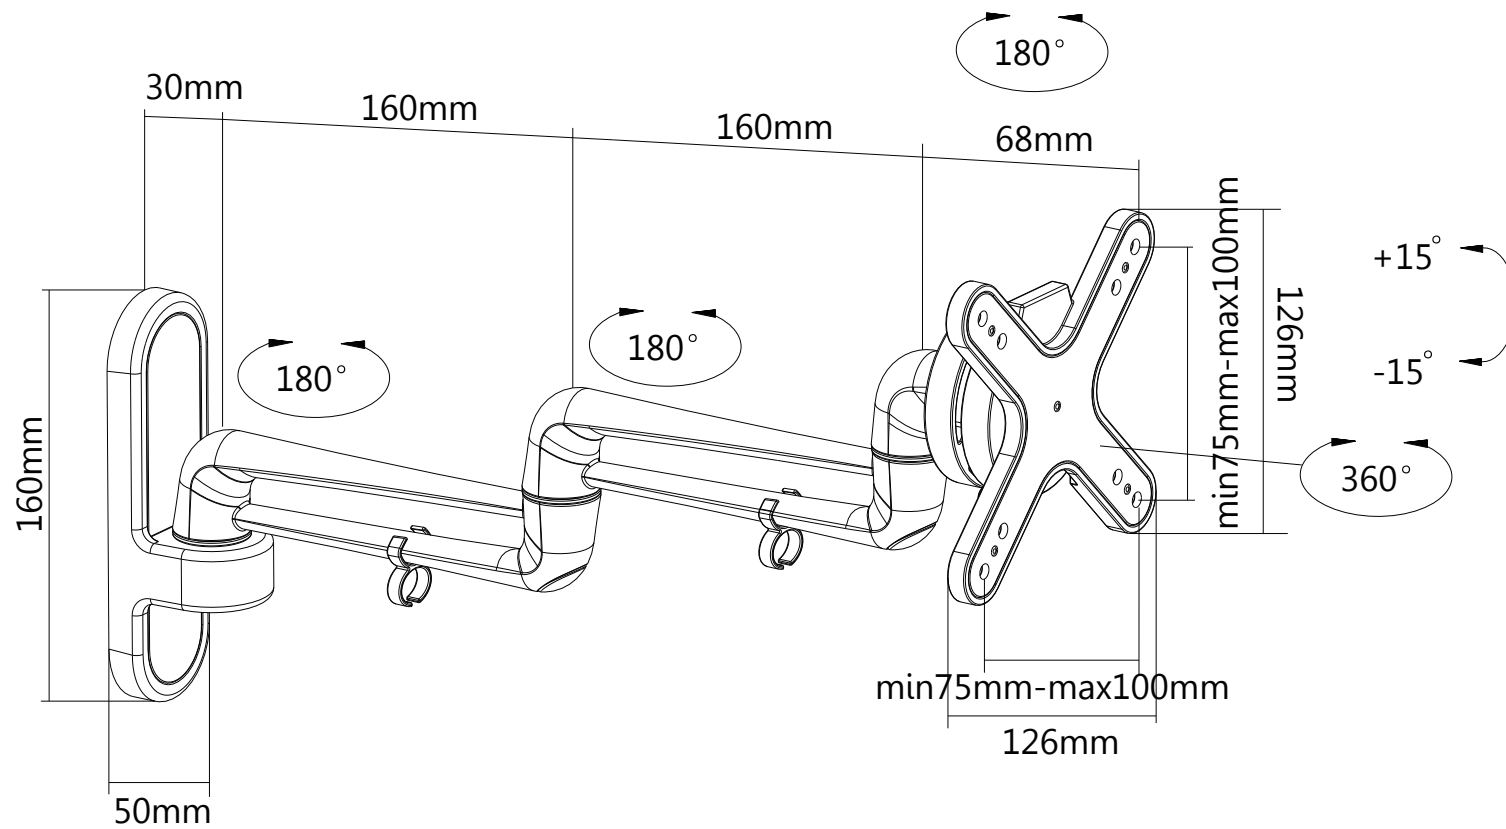

REVISION INFORMATION			
Rev.	Rev. Date	Modified By	Brief Description

	M4x14 (x4)
	M5x14 (x4)
	(x4)
	(x3)
	(x3)
	(x3)

- All of materials satisfy the CA65, ROHS...
- UL certification required.

GENERAL TOLERANCE		APPROVED BY & DATE :	DESCRIPTION :				
0-6	±0.05	CHECKED BY & DATE :	Full-Motion TV Wall Mount (Max 33 lbs, 13 - 27 inch)				
6-18	±0.07		ITEM NO. : 12232				
18-50	±0.10	DESIGNED BY & DATE :	DATE :	REV :	UNIT :	SHEET :	SCALE :
50-120	±0.15		2017/01/10	A01	MM	1 OF 2	1 : 1

NO.	PART NAME	SPECIFICATION DESCRIPTION	QTY	UNIT
③				
②				
①	12232	Full-Motion TV Wall Mount (Max 33 lbs, 13 - 27 inch)		