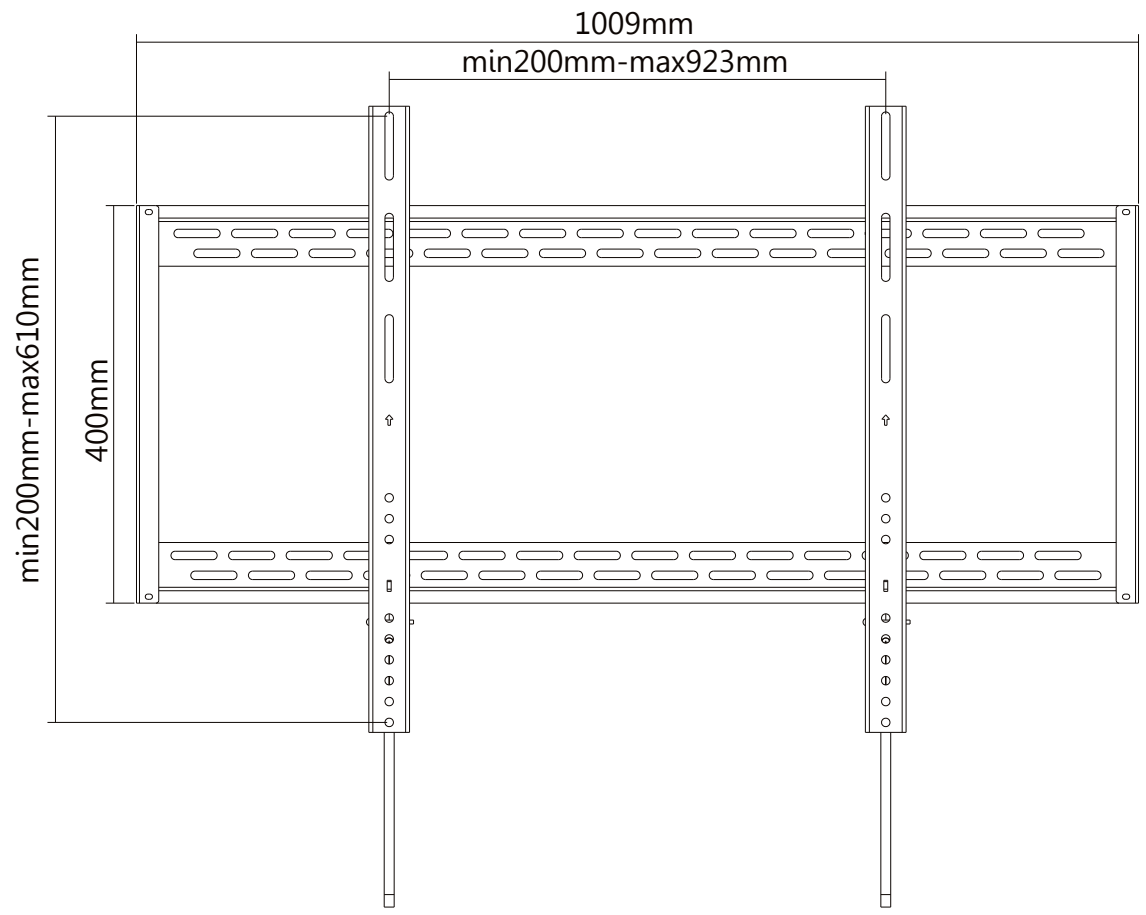

REVISION INFORMATION			
Rev.	Rev. Date	Modified By	Brief Description

	M5x14 (x4)
	M6x14 (x4)
	M6x30 (x4)
	M8x30 (x4)
	M8x50 (x4)
	(x4)
	(x8)
	(x8)
	(x6)
	(x6)
	(x6)

• All of materials satisfy the CA65, ROHS...
 • UL certification required.

NO.	PART NAME	SPECIFICATION DESCRIPTION	QTY	UNIT
③				
②				
①	12278	Fixed Wall Mount for 60-100 inch TVs, UL Certified		

GENERAL TOLERANCE		APPROVED BY & DATE :	DESCRIPTION :			
0-6	±0.05	CHECKED BY & DATE :	Fixed Wall Mount for 60-100 inch TVs, UL Certified			
6-18	±0.07		ITEM NO. : 12278			
18-50	±0.10	DESIGNED BY & DATE :	DATE :	REV :	UNIT :	SHEET :
50-120	±0.15		2017/01/10	A01	MM	1 OF 2
			SCALE :			
			1 : 1			