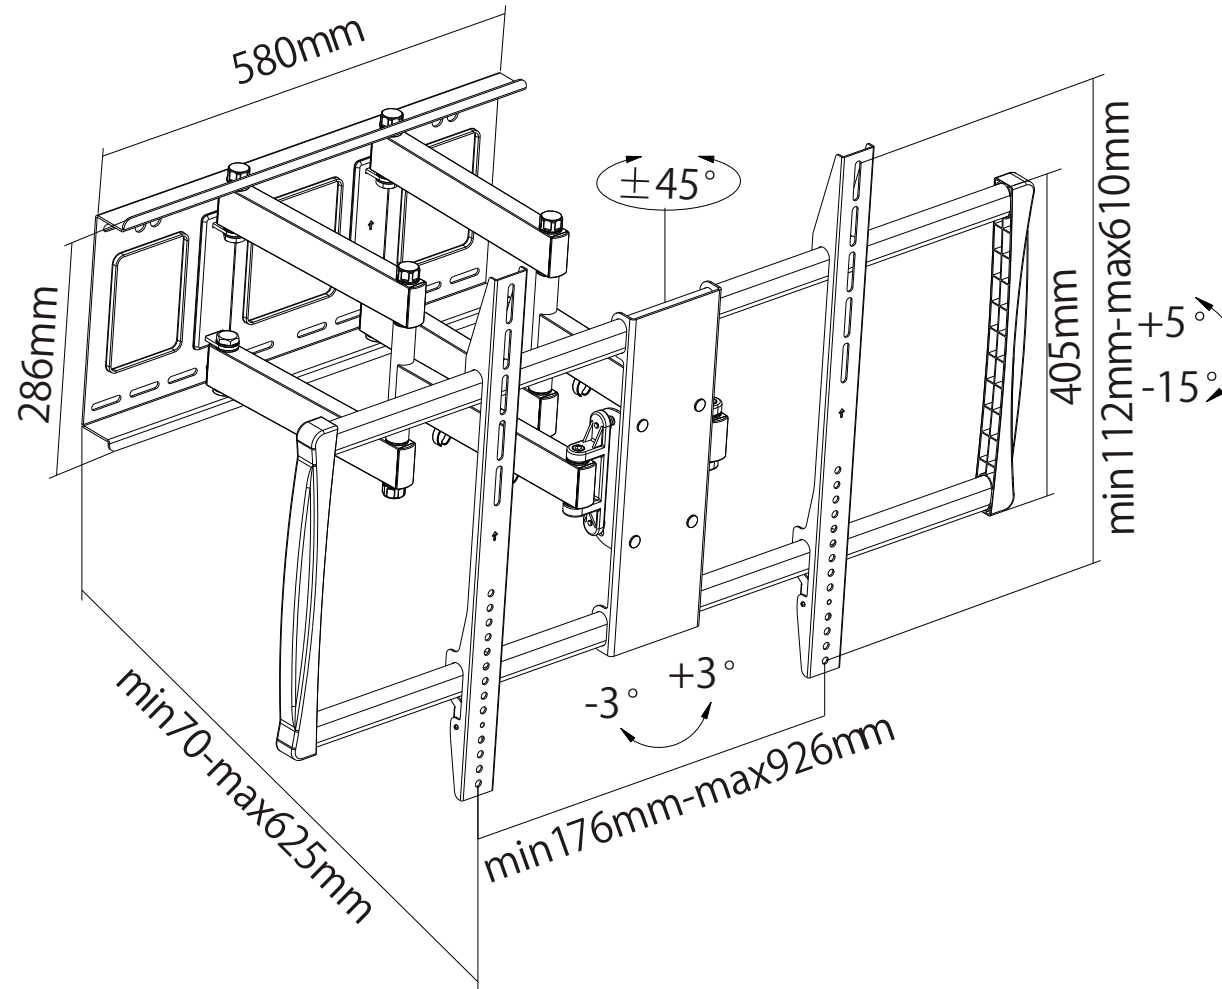

REVISION INFORMATION			
Rev.	Rev. Date	Modified By	Brief Description

	M5x14 (x4)
	M6x14 (x4)
	M6x30 (x4)
	M8x30 (x4)
	M8x50 (x4)
	(x4)
	(x8)
	(x8)
	(x4)
	(x4)
	(x2)

- All of materials satisfy the CA65, ROHS...
- UL certification required.

NO.	PART NAME	SPECIFICATION DESCRIPTION	QTY	UNIT
③				
②				
①	12280	Full-Motion TV Wall Mount for 60-100 inch TVs, UL Certified		

GENERAL TOLERANCE		APPROVED BY & DATE :	DESCRIPTION :			
0-6	±0.05	CHECKED BY & DATE :	Full-Motion TV Wall Mount for 60-100 inch TVs, UL Certified			
6-18	±0.07		ITEM NO. : <b>12280</b>			
18-50	±0.10	DESIGNED BY & DATE :	DATE :	REV :	UNIT :	SHEET :
50-120	±0.15		2017/01/10	A01	MM	1 OF 2
			SCALE :			
			1 : 1			