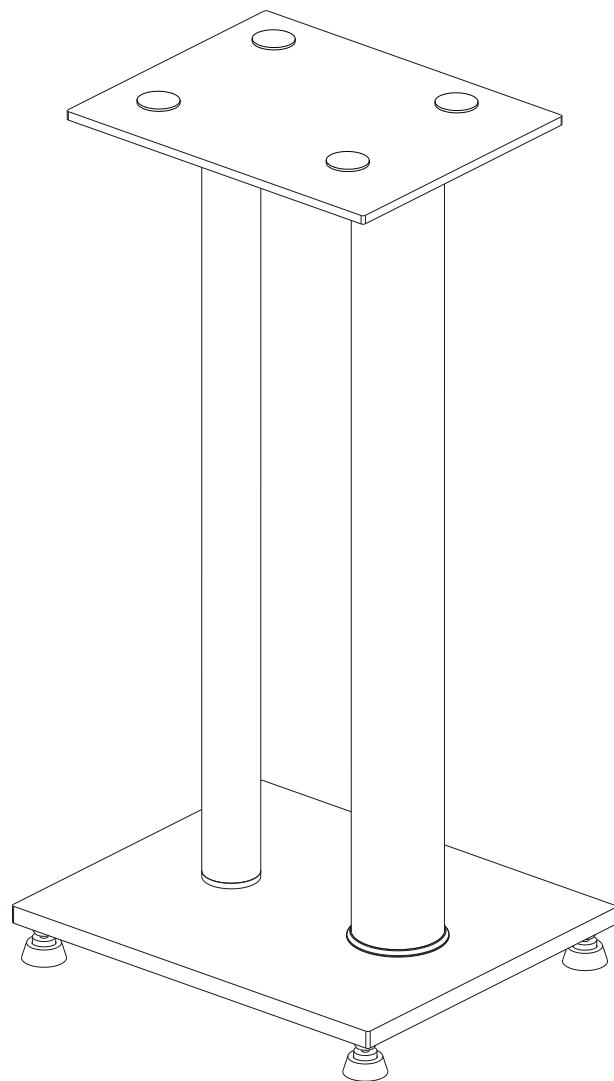

REVISION INFORMATION			
Rev.	Rev. Date	Modified By	Brief Description

	(x4)
	(x4)
	(x4)
	(x4)
	(x8)
	(x8)
	(x1)
	(x8)

• All of materials satisfy the CA65, ROHS...

GENERAL TOLERANCE		APPROVED BY & DATE :	DESCRIPTION :			
0-6	±0.05	CHECKED BY & DATE :	Glass Floor Speaker Stands (pair) - Black			
6-18	±0.07		ITEM NO. : 12281			
18-50	±0.10	DESIGNED BY & DATE :	DATE :	REV :	UNIT :	SHEET :
50-120	±0.15		2017/01/10	A01	MM	1 OF 2
			SCALE :			
			1 : 1			

NO.	PART NAME	SPECIFICATION DESCRIPTION	QTY	UNIT
③				
②				
①	12281	Glass Floor Speaker Stands (pair) - Black		