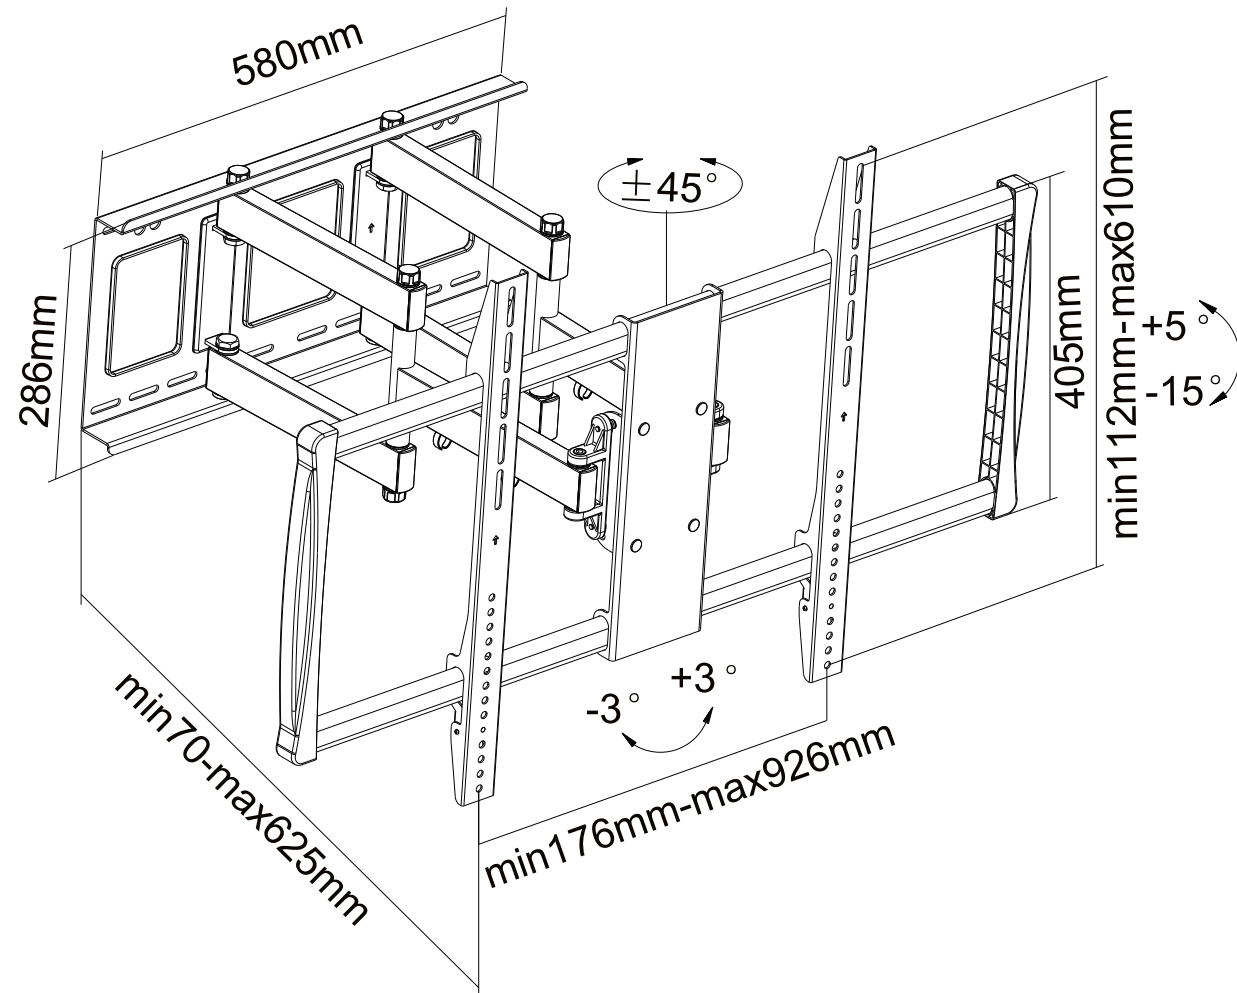

REVISION INFORMATION			
Rev.	Rev. Date	Modified By	Brief Description

	M5x14 (x4)
	M6x14 (x4)
	M6x30 (x4)
	M8x30 (x4)
	M8x50 (x4)
	(x4)
	(x8)
	(x8)
	(x4)
	(x4)
	(x2)

• All of materials satisfy the CA65, ROHS...
• UL certification required.

GENERAL TOLERANCE		APPROVED BY & DATE :	DESCRIPTION :			
0-6	±0.05	CHECKED BY & DATE :	Stable Series Full Motion Wall Mount for Extra Large 60 - 100 inch TV; Max 220 lbs UL Certified			
6-18	±0.07		ITEM NO. : 12986			
18-50	±0.10	DESIGNED BY & DATE :	DATE :	REV :	UNIT :	SHEET :
50-120	±0.15		2017/01/10	A01	MM	1 OF 2

NO.	PART NAME	SPECIFICATION DESCRIPTION	QTY	UNIT
③				
②				
①	12986	Stable Series Full Motion Wall Mount for Extra Large 60 - 100 inch TV; Max 220 lbs UL Certified		