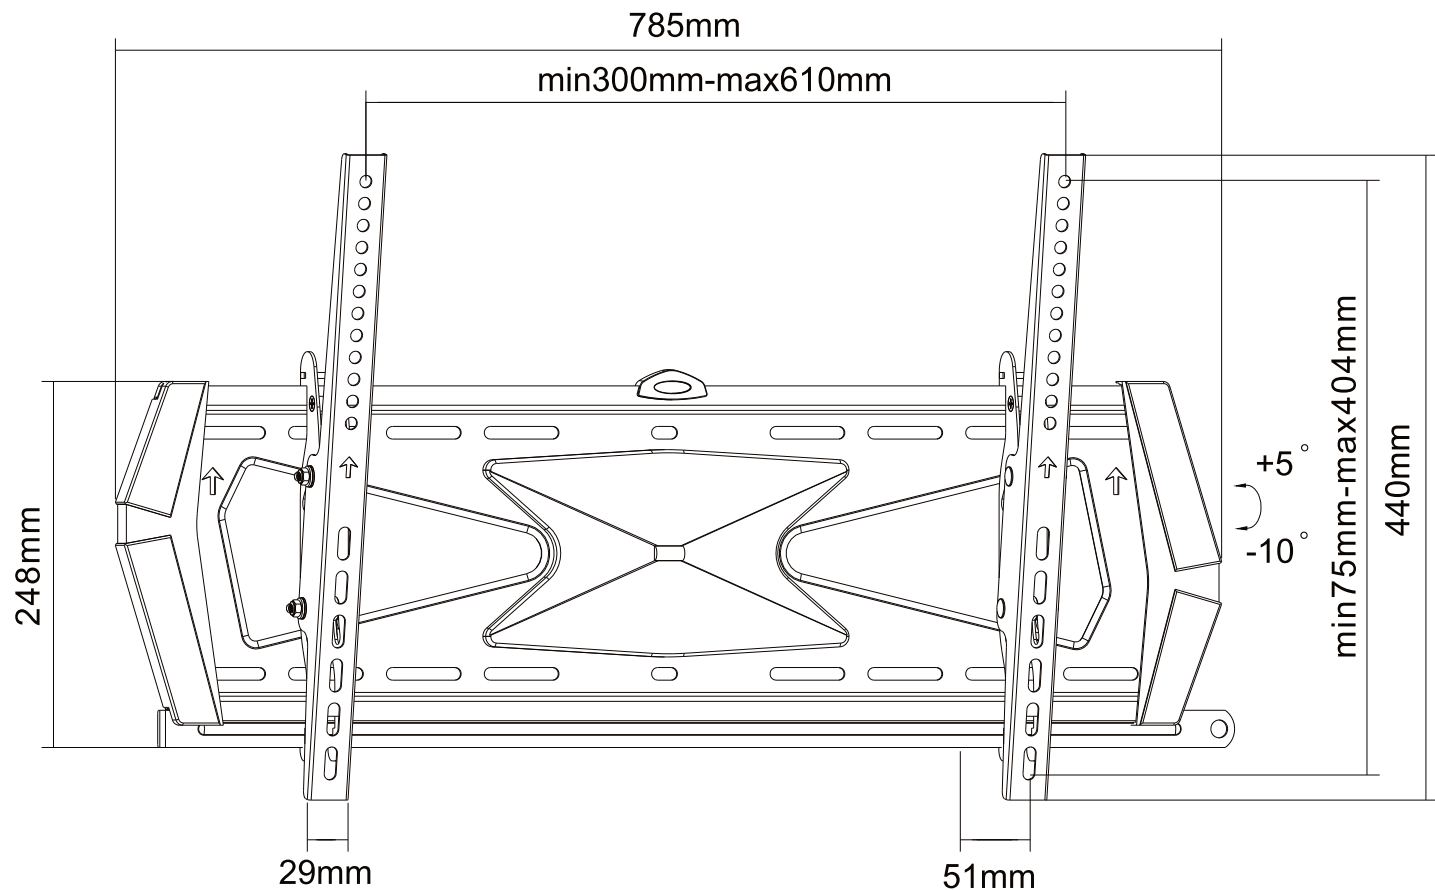

REVISION INFORMATION			
Rev.	Rev. Date	Modified By	Brief Description

	M5x14 (x4)
	M6x14 (x4)
	M6x30 (x4)
	M8x30 (x4)
	M8x50 (x4)
	(x4)
	(x8)
	(x8)
	(x6)
	(x6)
	(x6)

- All of materials satisfy the CA65, ROHS...
- UL certification required.

GENERAL TOLERANCE		APPROVED BY & DATE :	DESCRIPTION :				
0-6	±0.05	CHECKED BY & DATE :	Tilt TV Wall Mount Bracket with Anti-Theft Feature UL Certified (Max 88 lbs, 37~70 inch) NO LOGO				
6-18	±0.07		ITEM NO. : 12989				
18-50	±0.10	DESIGNED BY & DATE :	DATE :	REV :	UNIT :	SHEET :	SCALE :
50-120	±0.15		2017/01/10	A01	MM	1 OF 2	1 : 1

NO.	PART NAME	SPECIFICATION DESCRIPTION	QTY	UNIT
③				
②				
①	12989	Tilt TV Wall Mount Bracket with Anti-Theft Feature, UL Certified (Max 88 lbs, 37~70 inch) NO LOGO		