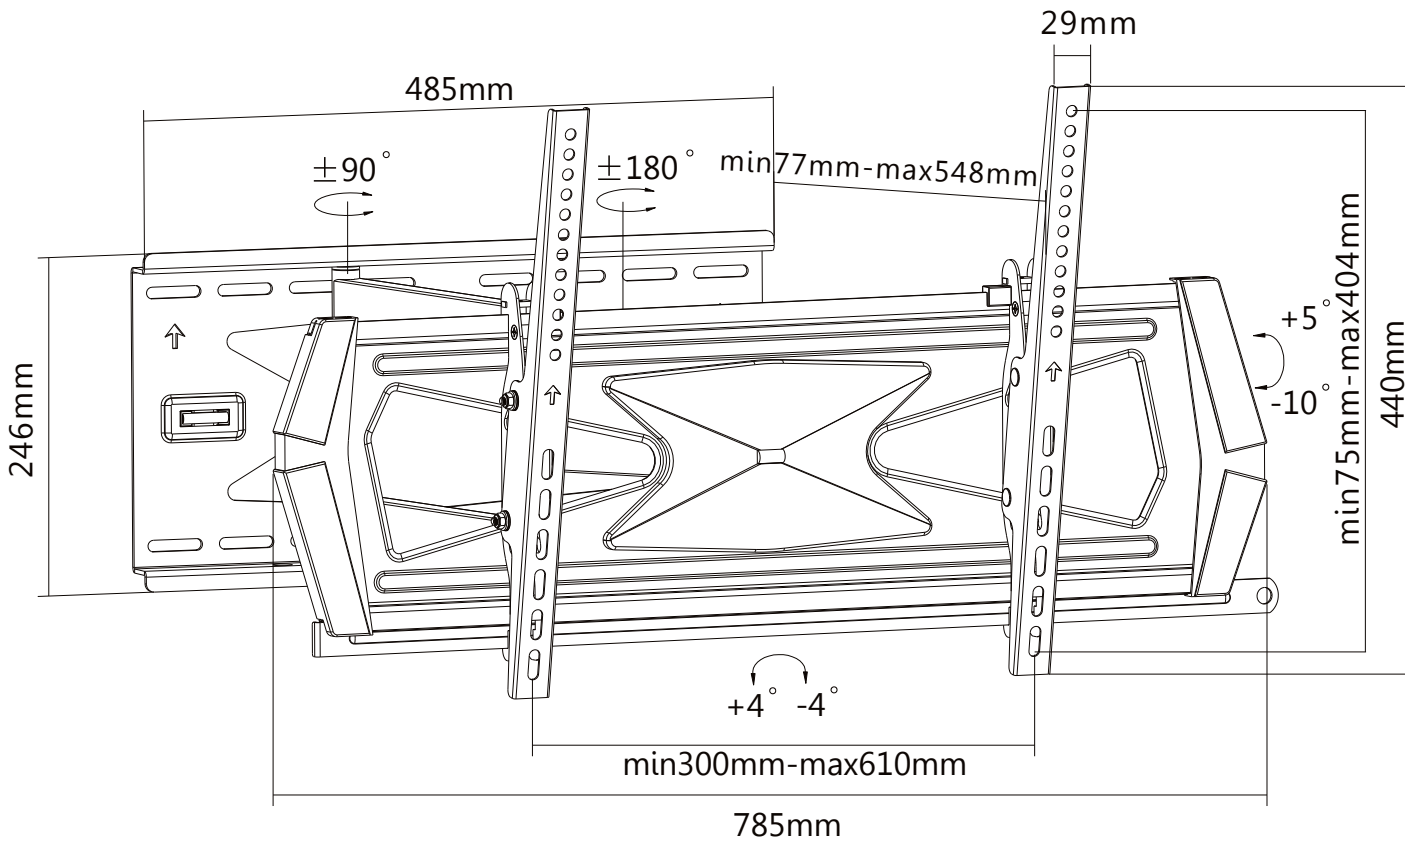

REVISION INFORMATION			
Rev.	Rev. Date	Modified By	Brief Description

	M5x14 (x4)
	M6x14 (x4)
	M6x30 (x4)
	M8x30 (x4)
	M8x50 (x4)
	(x4)
	(x8)
	(x8)
	(x5)
	(x5)
	(x5)

• All of materials satisfy the CA65, ROHS...
 • UL certification required.

NO.	PART NAME	SPECIFICATION DESCRIPTION	QTY	UNIT
③				
②				
①	12990	Full Motion TV Wall Mount Bracket with Anti-Theft Feature, UL Certified (Max 88 lbs, 37~70 inch) NO		

GENERAL TOLERANCE		APPROVED BY & DATE :	DESCRIPTION :			
0-6	±0.05	CHECKED BY & DATE :	Full Motion TV Wall Mount Bracket with Anti-Theft Feature, UL Certified (Max 88 lbs, 37~70 inch) NO			
6-18	±0.07		ITEM NO. : 12990			
18-50	±0.10	DESIGNED BY & DATE :	DATE :	REV :	UNIT :	SHEET :
50-120	±0.15		2017/01/10	A01	MM	1 OF 2
			SCALE :			
			1 : 1			