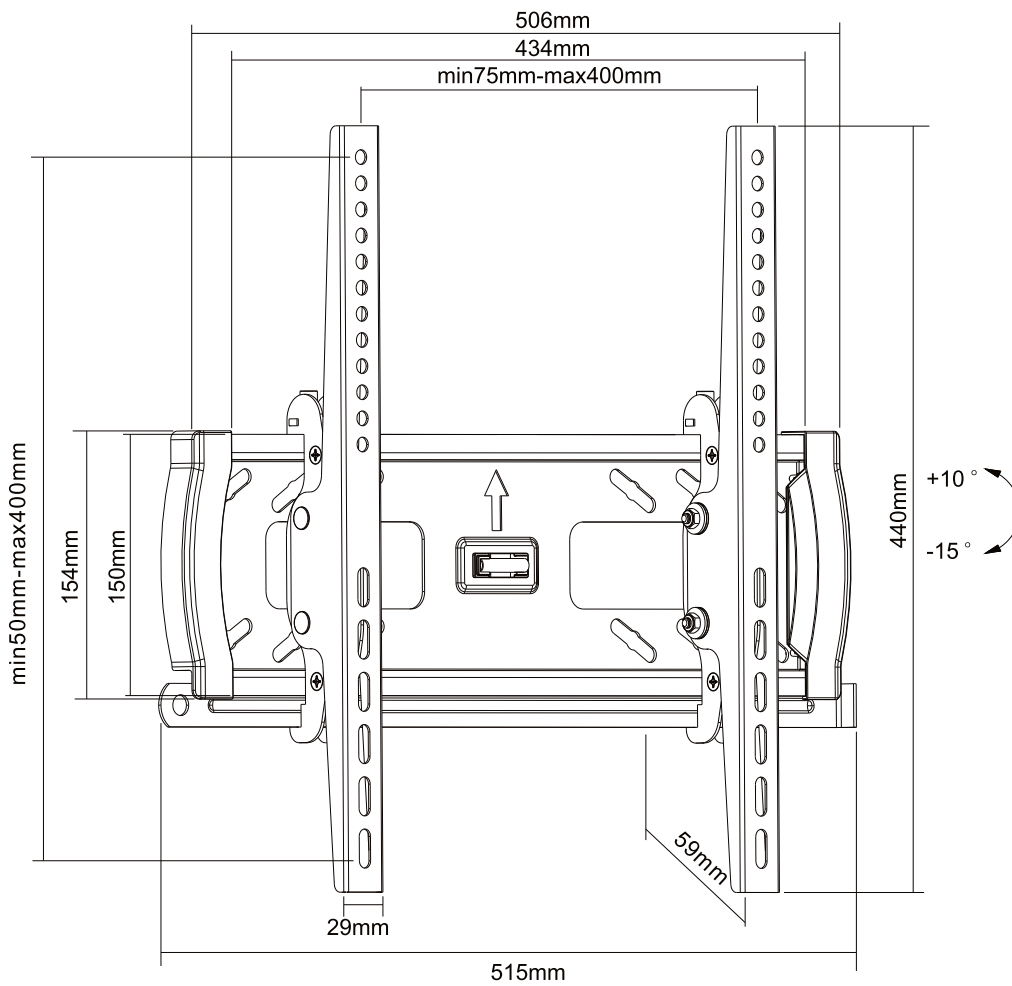

REVISION INFORMATION			
Rev.	Rev. Date	Modified By	Brief Description

	M5x14 (x4)
	M6x14 (x4)
	M8x20 (x4)
	M6x30 (x4)
	M8x30 (x4)
	(x4)
	(x8)
	(x8)
	(x4)
	(x4)
	(x4)

- All of materials satisfy the CA65, ROHS...
- UL certification required.

GENERAL TOLERANCE		APPROVED BY & DATE :	DESCRIPTION :			
0-6	±0.05	CHECKED BY & DATE :	Tilt TV Wall Mount Bracket with Anti-Theft Feature, UL Certified (Max 99 lbs, 32~55 inch) NO LOGO			
6-18	±0.07		ITEM NO. : <b>12992</b>			
18-50	±0.10	DESIGNED BY & DATE :	DATE :	REV :	UNIT :	SHEET :
50-120	±0.15		2017/01/10	A01	MM	1 OF 2
			SCALE:	1:1		

NO.	PART NAME	SPECIFICATION DESCRIPTION	QTY	UNIT
③				
②				
①	12992	Tilt TV Wall Mount Bracket with Anti-Theft Feature, UL Certified (Max 99 lbs, 32~55 inch) NO LOGO		