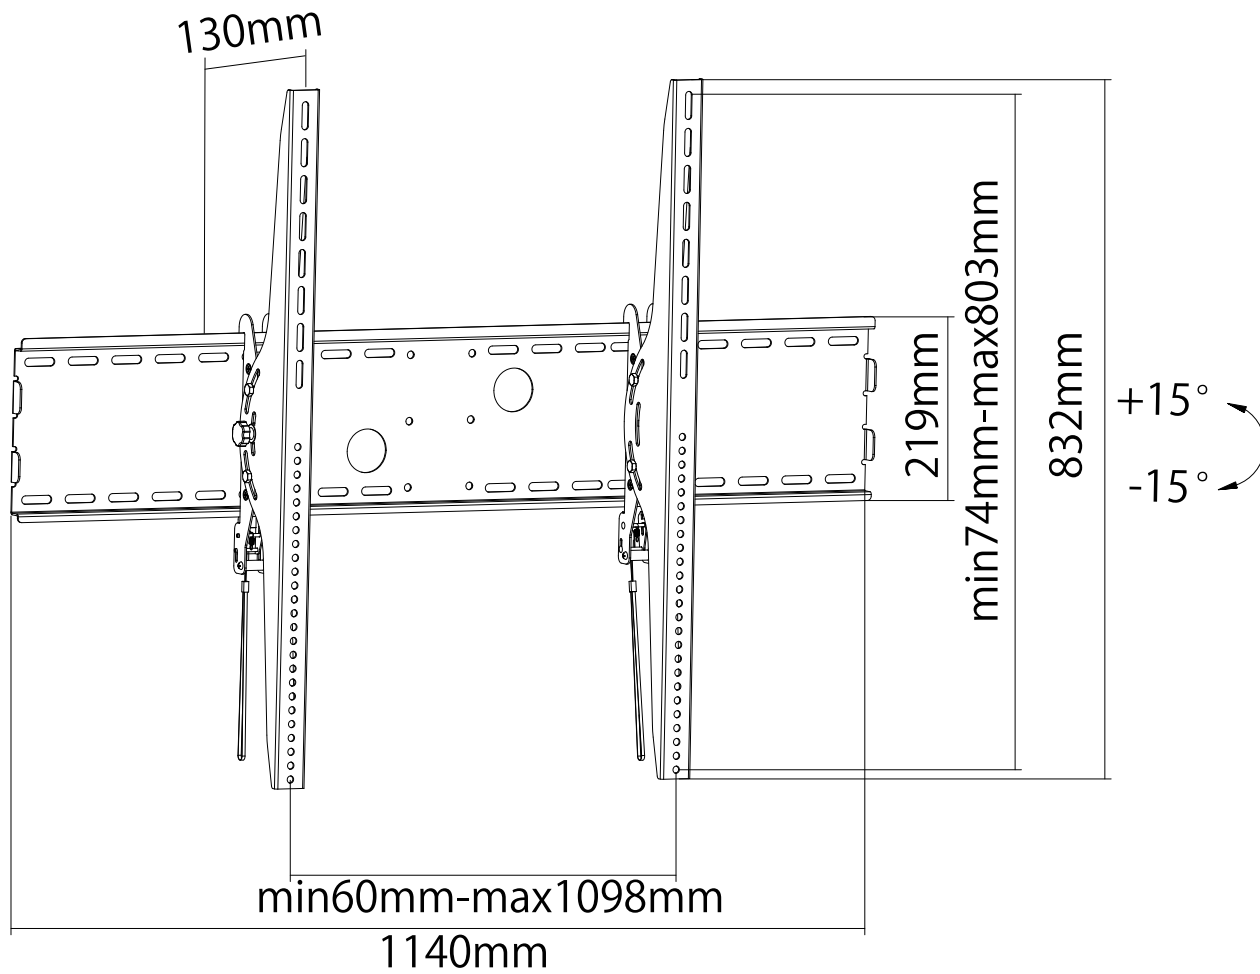

REVISION INFORMATION			
Rev.	Rev. Date	Modified By	Brief Description

	M5x14 (x4)
	M6x14 (x4)
	M6x30 (x4)
	M8x30 (x4)
	M8x50 (x4)
	(x4)
	(x8)
	(x8)
	(x6)
	(x6)
	(x6)

• All of materials satisfy the CA65, ROHS...
 • UL certification required.

NO.	PART NAME	SPECIFICATION DESCRIPTION	QTY	UNIT
③				
②				
①	12994	Stable Series Extra Wide Tilting Wall Mount for Extra Large 60 - 100 inch TV's Max 220 lbs UL C		

GENERAL TOLERANCE		APPROVED BY & DATE :	DESCRIPTION :				
0-6	±0.05	CHECKED BY & DATE :	Stable Series Extra Wide Tilting Wall Mount for Extra Large 60 - 100 inch TV's Max 220 lbs UL C				
6-18	±0.07		ITEM NO. : 12994				
18-50	±0.10	DESIGNED BY & DATE :	DATE :	REV :	UNIT :	SHEET :	SCALE :
50-120	±0.15		2017/01/10	A01	MM	1 OF 2	1 : 1