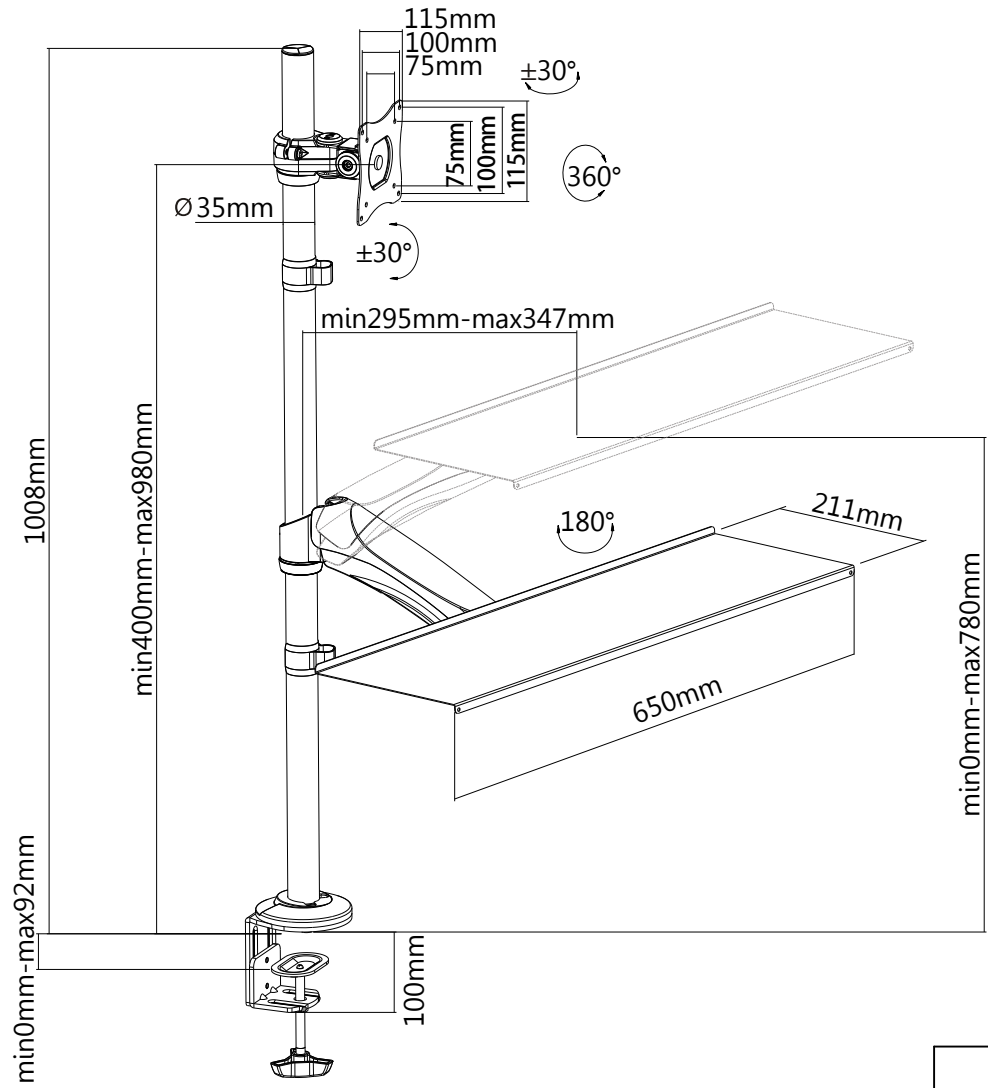

REVISION INFORMATION			
Rev.	Rev. Date	Modified By	Brief Description

	M4x14 (x4)
	M5x14 (x4)
	D5 washer (x4)

• All of materials satisfy the CA65, ROHS...

GENERAL TOLERANCE	APPROVED BY & DATE :	DESCRIPTION : Sit-stand articulating monitor and keyboard workstation					
0-6 ±0.05	CHECKED BY & DATE :						
6-18 ±0.07	DESIGNED BY & DATE :	ITEM NO. : 15717					
18-50 ±0.10		DATE :	REV :	UNIT :	SHEET :	SCALE :	
50-120 ±0.15		2017/01/10	A01	MM	1 OF 2	1 : 1	

NO.	PART NAME	SPECIFICATION DESCRIPTION	QTY	UNIT
③				
②				
①	15717	Sit-stand articulating monitor and keyboard workstation		