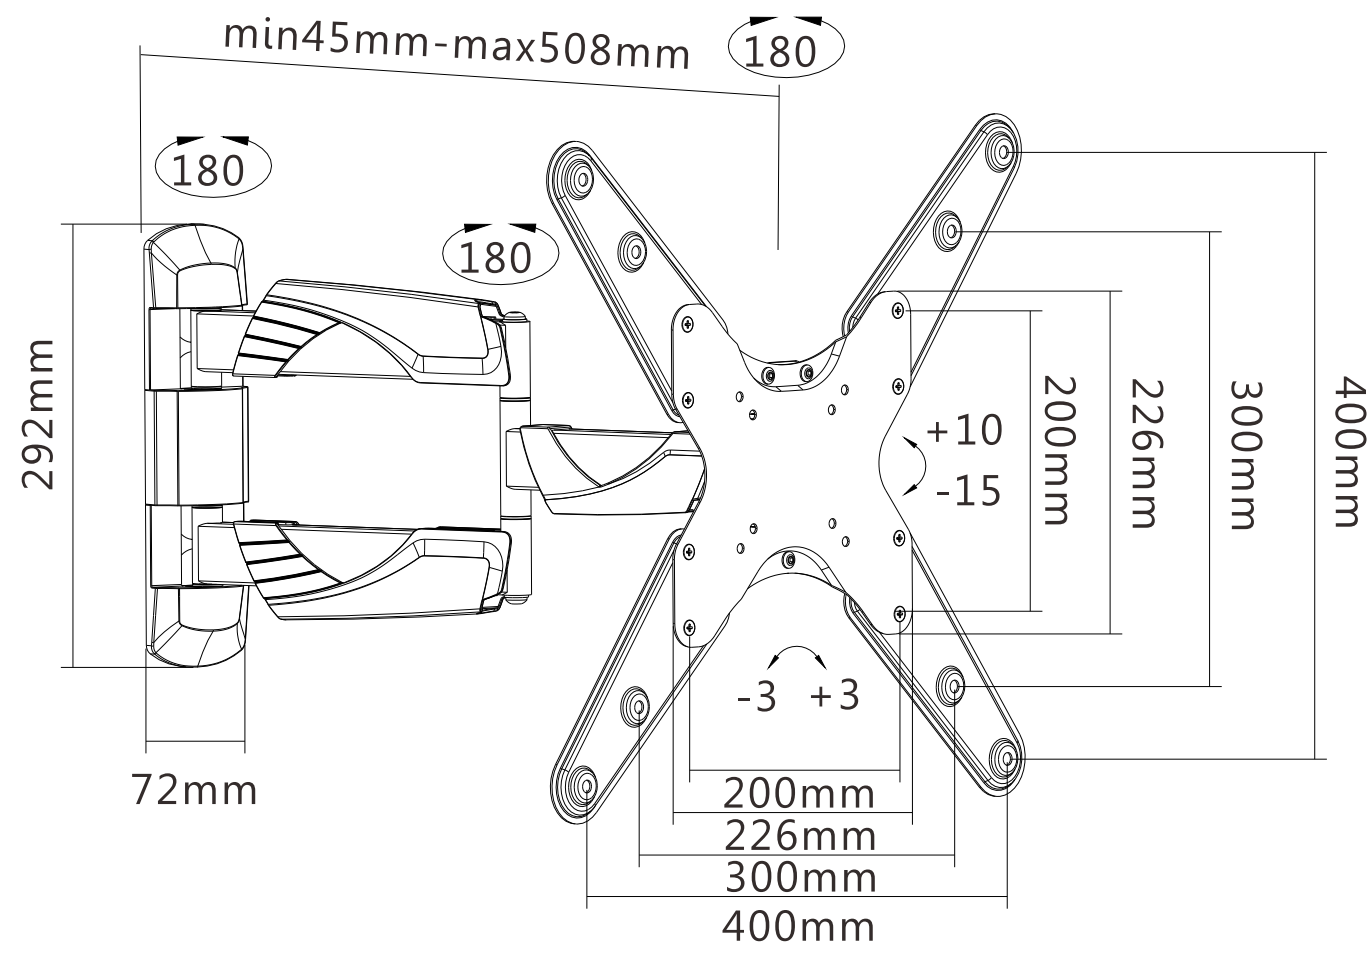

REVISION INFORMATION			
Rev.	Rev. Date	Modified By	Brief Description

	M5x14 (x4)
	M6x14 (x4)
	M6x30 (x4)
	M8x30 (x4)
	M8x50 (x4)
	(x4)
	(x4)
	(x8)
	(x8)
	(x6)
	(x6)
	(x6)

• All of materials satisfy the CA65, ROHS...
 • UL certification required.

GENERAL TOLERANCE		APPROVED BY & DATE :	DESCRIPTION :				
0-6	±0.05	CHECKED BY & DATE :	Select Series Slim Swivel Wall Mount for Medium 24 - 55 inch TVs 77 lbs				
6-18	±0.07		ITEM NO. : 15867				
18-50	±0.10	DESIGNED BY & DATE :	DATE :	REV :	UNIT :	SHEET :	SCALE :
50-120	±0.15		2017/01/10	A01	MM	1 OF 2	1 : 1

NO.	PART NAME	SPECIFICATION DESCRIPTION	QTY	UNIT
③				
②				
①	15867	Select Series Slim Swivel Wall Mount for Medium 24 - 55 inch TVs 77 lbs		