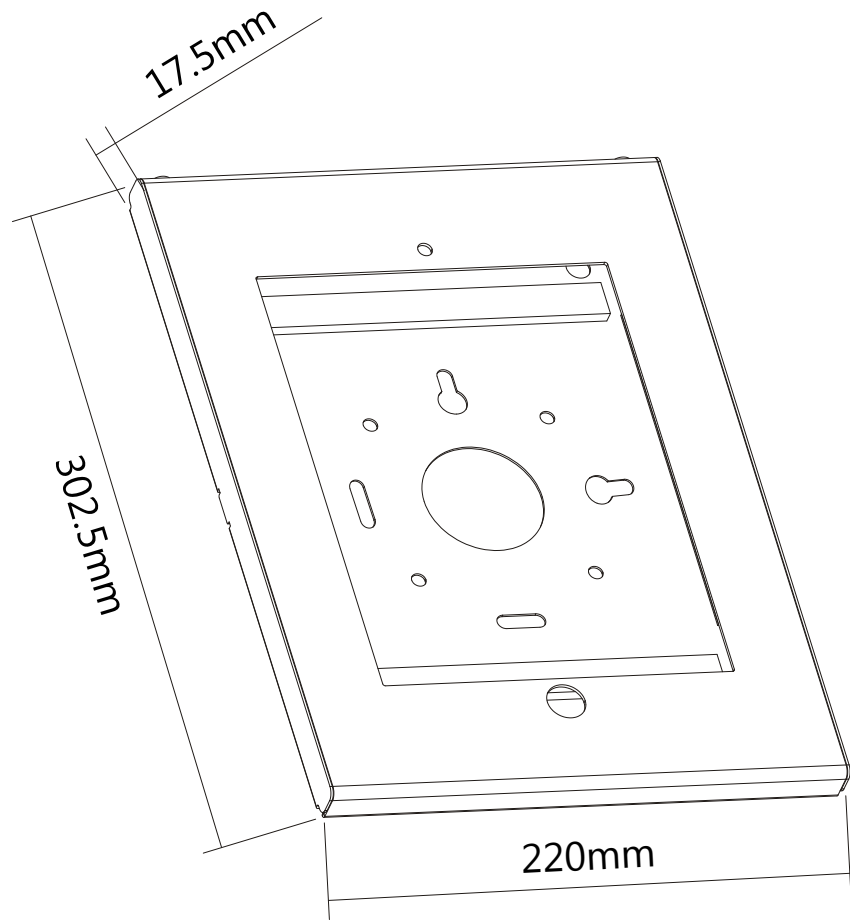

REVISION INFORMATION			
Rev.	Rev. Date	Modified By	Brief Description

	washer	4
	M5	4
	M5x8	2
	M5x12	4
	ST4.8x30	4
	concrete anchor	4
	TORX tool	1
	button	1

• All of materials satisfy the CA65, ROHS...

NO.	PART NAME	SPECIFICATION DESCRIPTION	QTY	UNIT
③				
②				
①	16065	Safe and Secure Enclosure for all 9.7-inch iPad, Black		

GENERAL TOLERANCE		APPROVED BY & DATE :	DESCRIPTION :				
0-6	±0.05	CHECKED BY & DATE :	Safe and Secure Enclosure for all 9.7-inch iPad, Black				
6-18	±0.07		ITEM NO. : <b>16065</b>				
18-50	±0.10	DESIGNED BY & DATE :	DATE :	REV :	UNIT :	SHEET:	SCALE:
50-120	±0.15		2017/01/10	A01	MM	1 OF 2	1 : 1