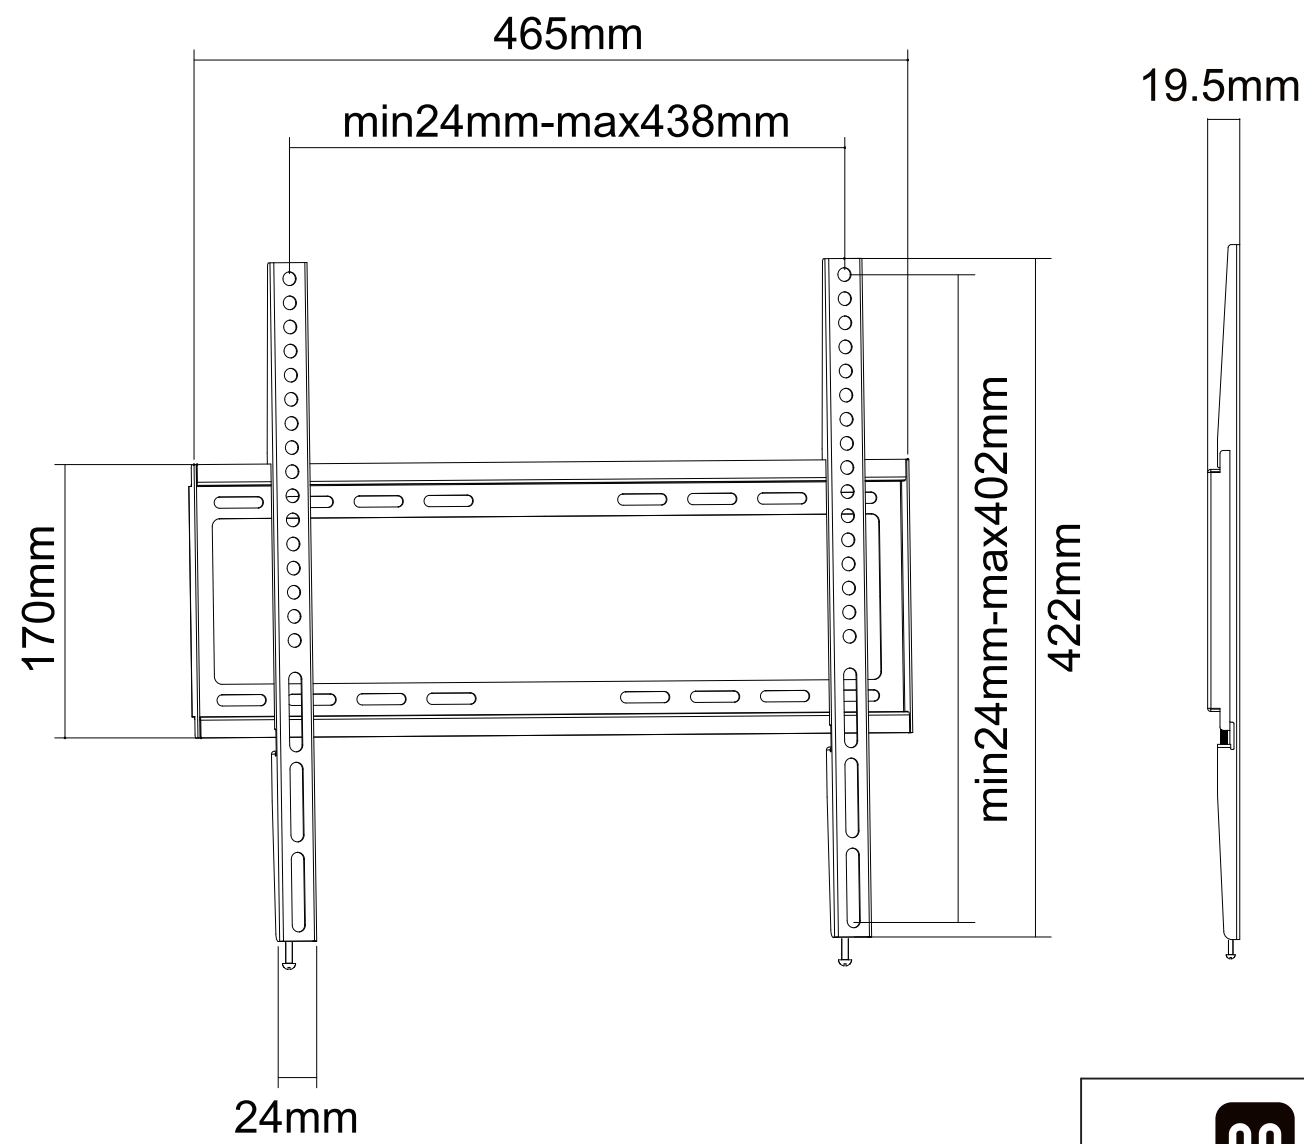

REVISION INFORMATION			
Rev.	Rev. Date	Modified By	Brief Description

	M4x14 (x4)
	M5x14 (x4)
	M6x14 (x4)
	M8x15 (x4)
	M8x50 (x4)
	(x8)
	(x8)
	(x4)
	(x4)
	(x4)
	(x4)
	(x4)

• All of materials satisfy the CA65, ROHS...

NO.	PART NAME	SPECIFICATION DESCRIPTION	QTY	UNIT
③				
②				
①	16094	Select Series Slim Fixed TV Wall Mount, Large		

GENERAL TOLERANCE		APPROVED BY & DATE :	DESCRIPTION :				
0-6	±0.05		Select Series Slim Fixed TV Wall Mount, Large				
6-18	±0.07		CHECKED BY & DATE :	ITEM NO. : 16094			
18-50	±0.10	DESIGNED BY & DATE :	DATE :	REV :	UNIT :	SHEET :	SCALE :
50-120	±0.15		2017/01/10	A01	MM	1 OF 2	1 : 1