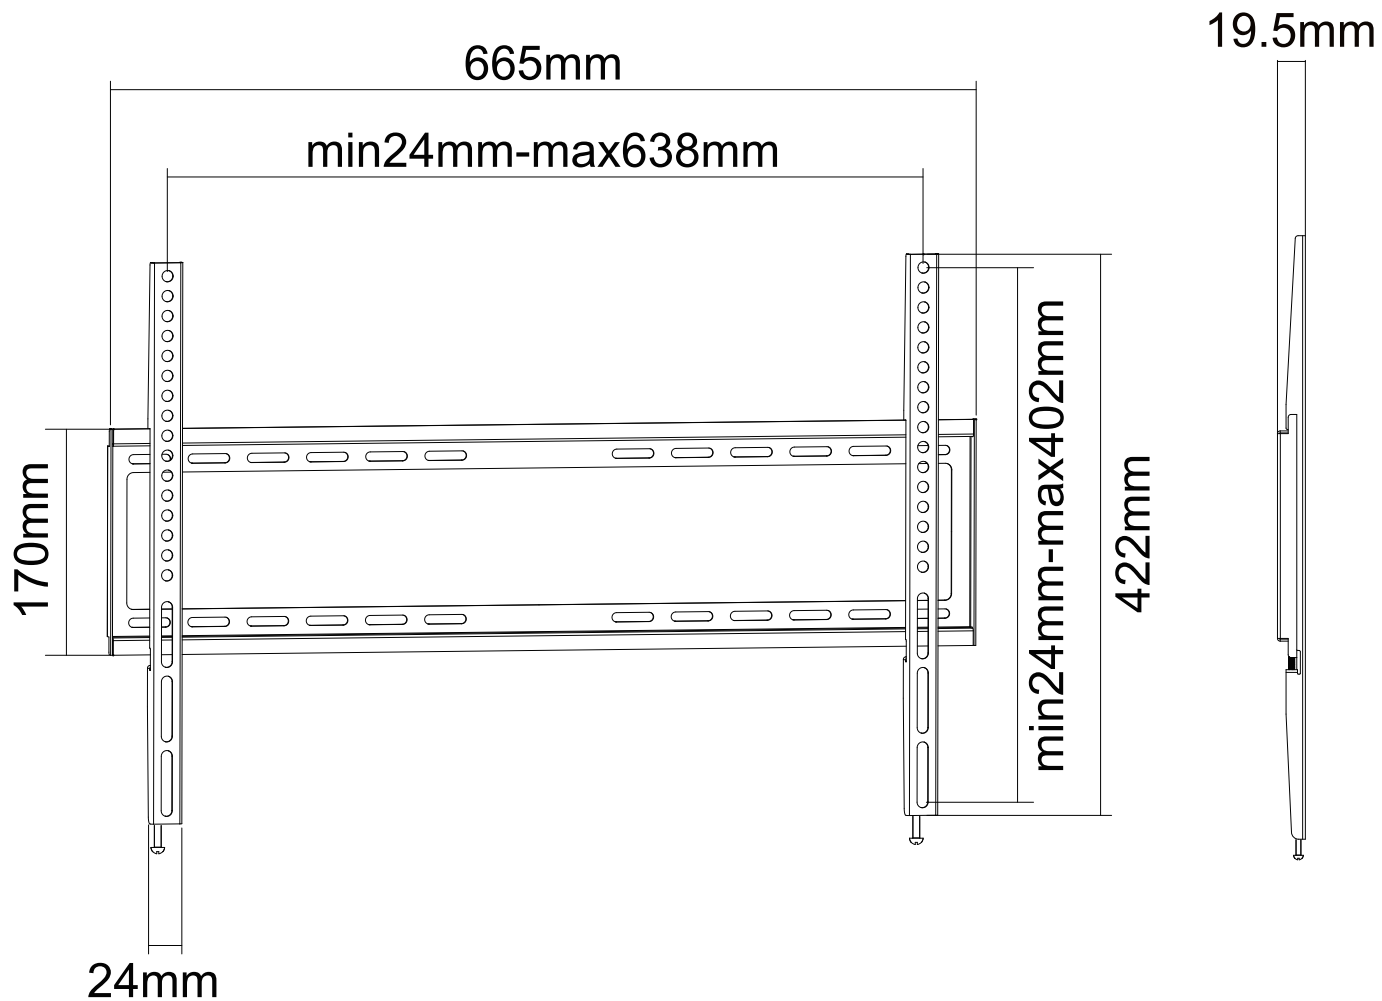

REVISION INFORMATION			
Rev.	Rev. Date	Modified By	Brief Description

	M4x14 (x4)
	M5x14 (x4)
	M6x14 (x4)
	M8x15 (x4)
	M8x50 (x4)
	(x8)
	(x8)
	(x4)
	(x4)
	(x4)
	(x4)
	(x4)

• All of materials satisfy the CA65, ROHS...

NO.	PART NAME	SPECIFICATION DESCRIPTION	QTY	UNIT
③				
②				
①	16095	Super Economy Slim Fixed TV Wall Mount XL		

GENERAL TOLERANCE		APPROVED BY & DATE :	DESCRIPTION :				
0-6	±0.05		Super Economy Slim Fixed TV Wall Mount XL				
6-18	±0.07		CHECKED BY & DATE :	ITEM NO. : <b>16095</b>			
18-50	±0.10	DESIGNED BY & DATE :	DATE :	REV :	UNIT :	SHEET :	SCALE :
50-120	±0.15		2017/01/10	A01	MM	1 OF 2	1 : 1