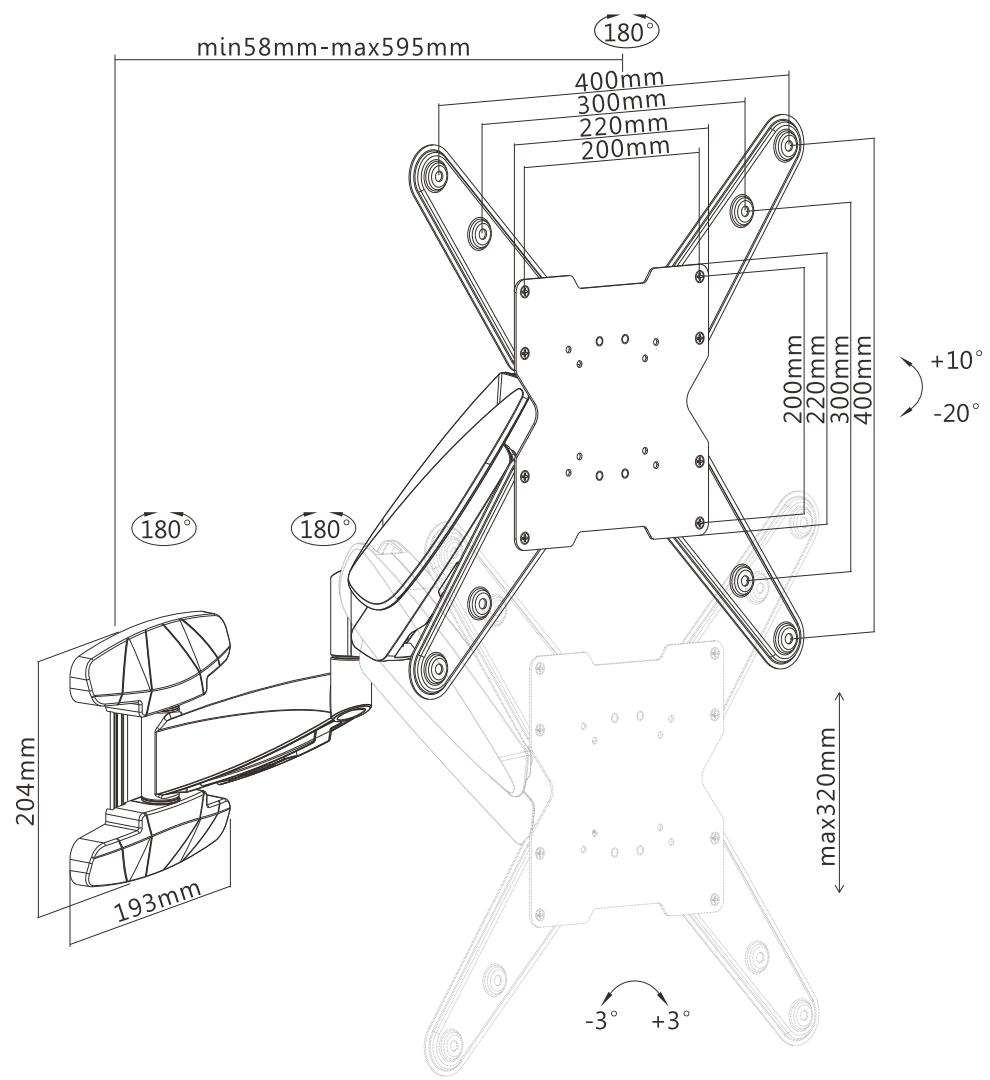

REVISION INFORMATION			
Rev.	Rev. Date	Modified By	Brief Description

	M5x14 (x4)
	M6x14 (x4)
	M6x30 (x4)
	M8x30 (x4)
	M8x50 (x4)
	(x4)
	(x4)
	(x8)
	(x8)
	(x5)
	(x5)
	(x5)

- All of materials satisfy the CA65, ROHS...
- UL certification required.

GENERAL TOLERANCE		APPROVED BY & DATE :	DESCRIPTION :				
0-6	±0.05	CHECKED BY & DATE :	Smooth Series Medium Full-Motion TV Wall Mount Bracket				
6-18	±0.07		ITEM NO. : 16124				
18-50	±0.10	DESIGNED BY & DATE :	DATE :	REV :	UNIT :	SHEET :	SCALE :
50-120	±0.15		2017/01/10	A01	MM	1 OF 2	1 : 1

NO.	PART NAME	SPECIFICATION DESCRIPTION	QTY	UNIT
③				
②				
①	16124	Smooth Series Medium Full-Motion TV Wall Mount Bracket		