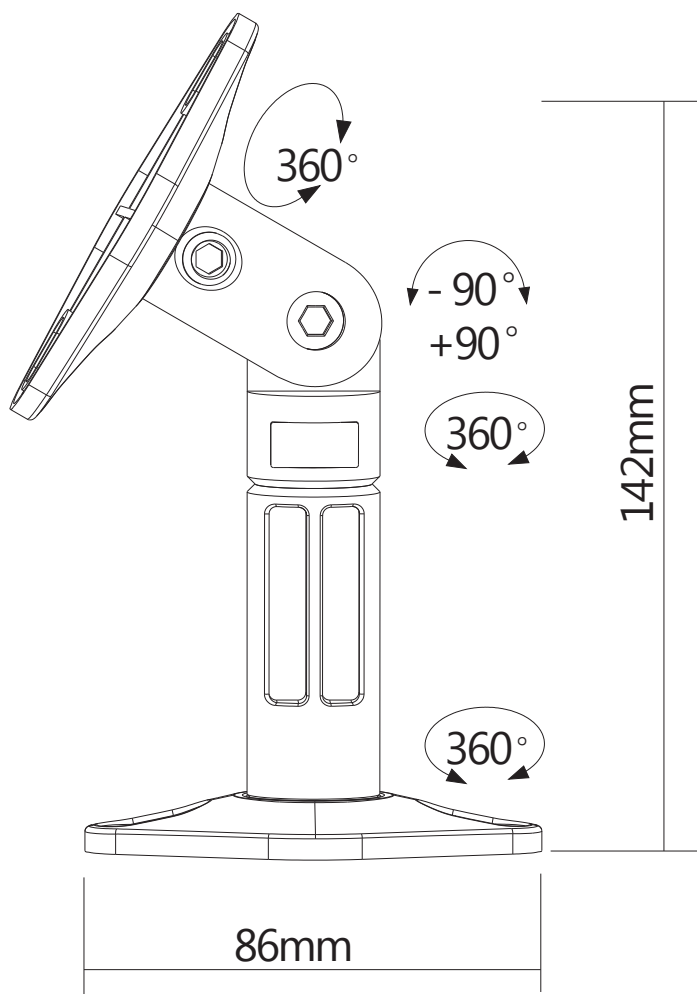

REVISION INFORMATION			
Rev.	Rev. Date	Modified By	Brief Description

	M6x20mm (1)
	M5x20mm (1)
	8#-32x5/8" (1)
	1/4"-20x1/2" (2)
	Plastic Washer (1)
	Round Key Hole Nut (1)
	Self Tapping Screw (1)
	Self Tapping Screw (2)
	Self Tapping Screw (2)
	Plastic Anchor (2)
	Machine Screw (1)
	4mm Allen key (1)
	D5 Plastic Washer (1)

• All of materials satisfy the CA65, ROHS...

GENERAL TOLERANCE		APPROVED BY & DATE :	DESCRIPTION :			
0-6	±0.05	CHECKED BY & DATE :	Adjustable 7.7lbs. Capacity Speaker Wall Mount Brackets (Pair), Black			
6-18	±0.07					
18-50	±0.10	DESIGNED BY & DATE :	ITEM NO. : 3012			
50-120	±0.15		DATE : 2017/01/10	REV : A01	UNIT : MM	SHEET : 1 OF 2

NO.	PART NAME	SPECIFICATION DESCRIPTION	QTY	UNIT
③				
②				
①	3012	Adjustable 7.7lbs. Capacity Speaker Wall Mount Brackets (Pair), Black		