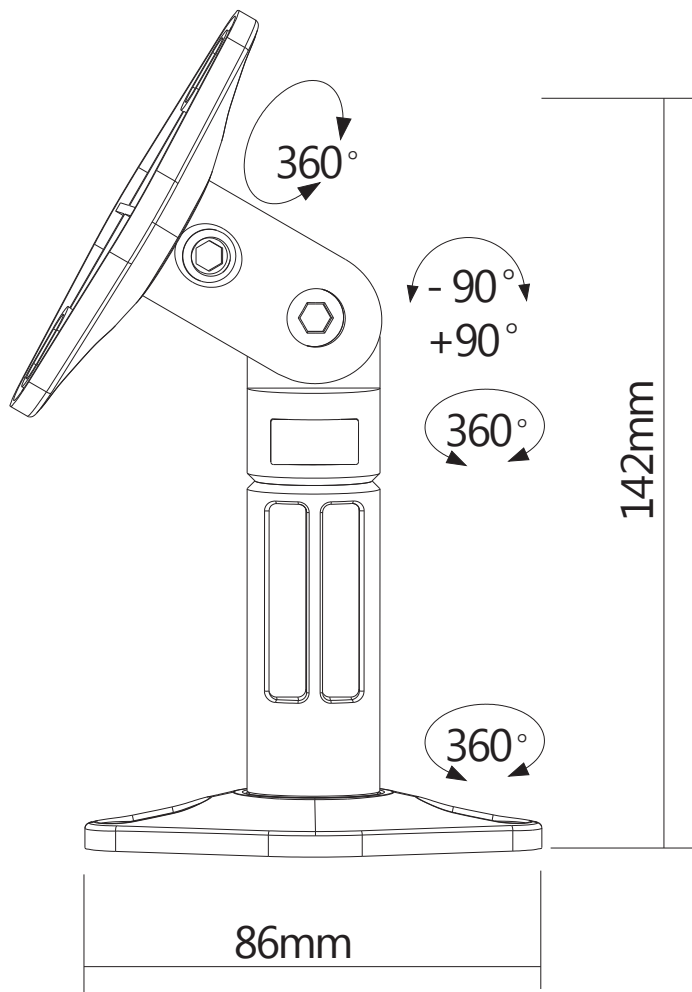

REVISION INFORMATION			
Rev.	Rev. Date	Modified By	Brief Description

	M6x20mm (1)
	M5x20mm (1)
	8#-32x5/8" (1)
	1/4"-20x1/2" (2)
	Plastic Washer (1)
	Round Key Hole Nut (1)
	Self Tapping Screw (1)
	Self Tapping Screw (2)
	Self Tapping Screw (2)
	Plastic Anchor (2)
	Machine Screw (1)
	4mm Allen key (1)
	D5 Plastic Washer (1)

• All of materials satisfy the CA65, ROHS...

GENERAL TOLERANCE		APPROVED BY & DATE :	DESCRIPTION :				
0-6	±0.05	CHECKED BY & DATE :	Speaker Wall Mounting Bracket - White (Max 7.7LBS) - Set of 2				
6-18	±0.07						
18-50	±0.10	DESIGNED BY & DATE :	ITEM NO. : 3013				
50-120	±0.15		DATE : 2017/01/10	REV : A01	UNIT : MM	SHEET : 1 OF 2	SCALE : 1 : 1

NO.	PART NAME	SPECIFICATION DESCRIPTION	QTY	UNIT
③				
②				
①	3013	Speaker Wall Mounting Bracket - White (Max 7.7LBS) - Set of 2		