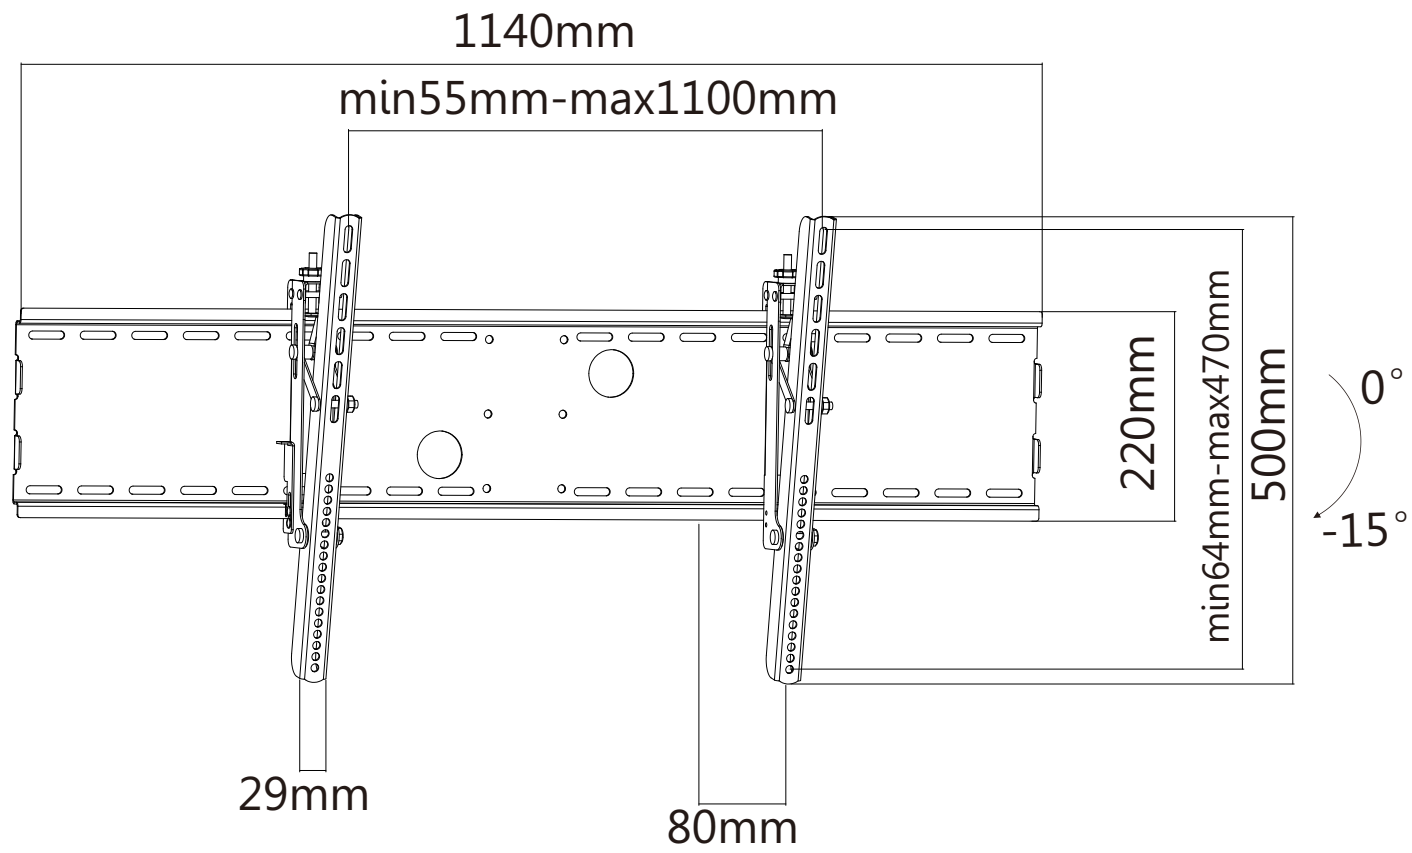

REVISION INFORMATION			
Rev.	Rev. Date	Modified By	Brief Description

	M5x14 (x4)
	M6x14 (x4)
	M6x30 (x4)
	M8x30 (x4)
	M8x50 (x4)
	(x4)
	(x8)
	(x4)
	(x6)
	(x6)
	(x6)

• All of materials satisfy the CA65, ROHS...
 • UL certification required.

NO.	PART NAME	SPECIFICATION DESCRIPTION	QTY	UNIT
③				
②				
①	3401	Tilt Wall Mount Bracket for LCD LED Plasma (Max 165 lbs, 37 - 70 inch), Extra Wide, Silver		

GENERAL TOLERANCE		APPROVED BY & DATE :	DESCRIPTION :			
0-6	±0.05	CHECKED BY & DATE :	Tilt Wall Mount Bracket for LCD LED Plasma (Max 165 lbs, 37 - 70 inch), Extra Wide, Silver			
6-18	±0.07		ITEM NO. : 3401			
18-50	±0.10	DESIGNED BY & DATE :	DATE :	REV :	UNIT :	SHEET :
50-120	±0.15		2017/01/10	A01	MM	1 OF 2
			SCALE :			
			1 : 1			