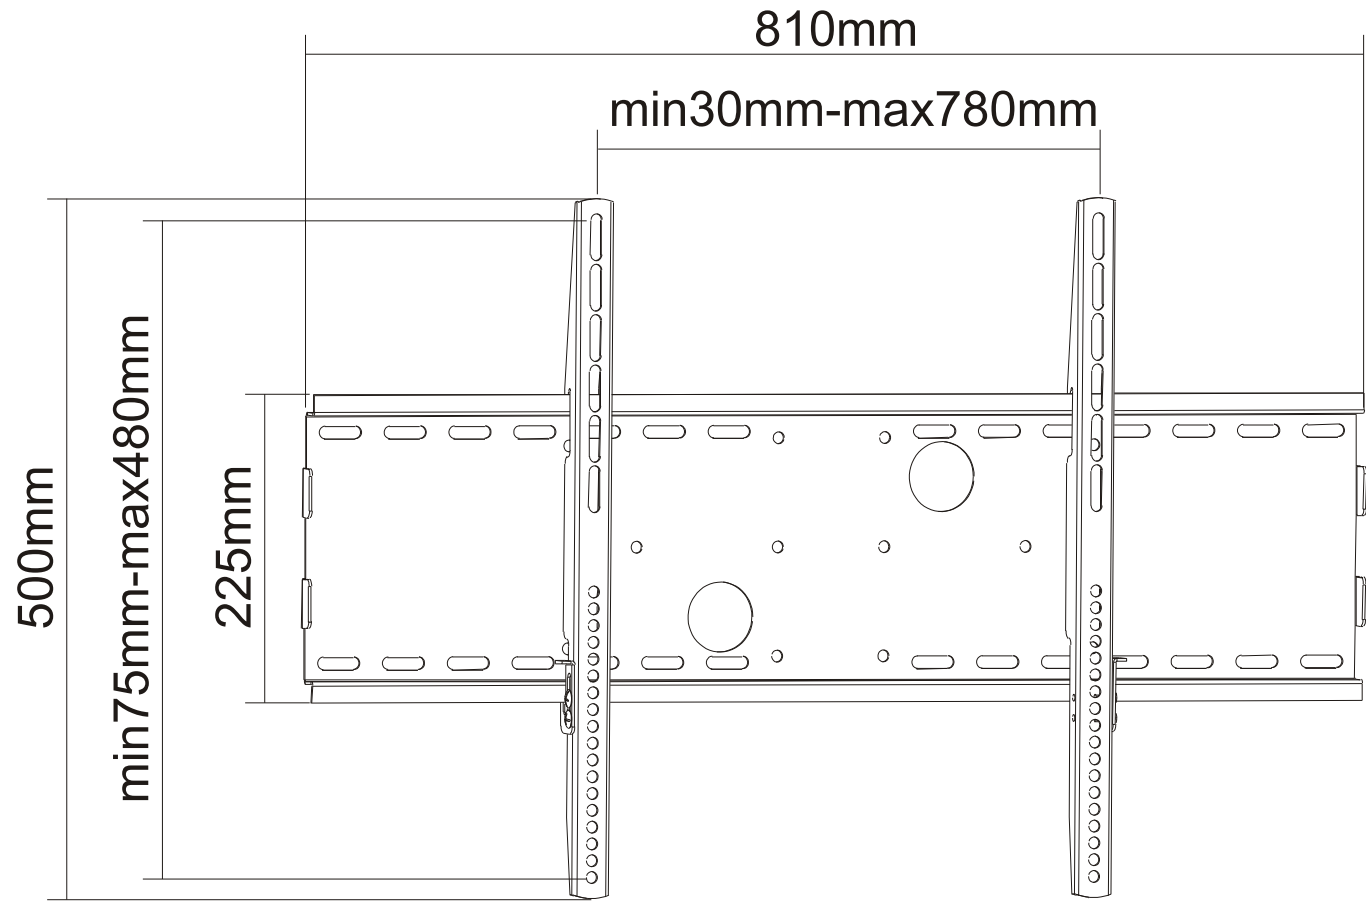

REVISION INFORMATION			
Rev.	Rev. Date	Modified By	Brief Description

	M5x14 (x4)
	M6x14 (x4)
	M6x30 (x4)
	M8x30 (x4)
	M8x50 (x4)
	(x4)
	(x8)
	(x8)
	(x6)
	(x6)
	(x6)

• All of materials satisfy the CA65, ROHS...  
 • UL certification required.

NO.	PART NAME	SPECIFICATION DESCRIPTION	QTY	UNIT
③				
②				
①	3610	Fixed Wall Mount Bracket for LCD LED Plasma (Max 165 lbs, 37 - 70 inch), SILVER		

GENERAL TOLERANCE		APPROVED BY & DATE :	DESCRIPTION :			
0-6	±0.05	CHECKED BY & DATE :	Fixed Wall Mount Bracket for LCD LED Plasma (Max 165 lbs, 37 - 70 inch), SILVER			
6-18	±0.07		ITEM NO. : <b>3610</b>			
18-50	±0.10	DESIGNED BY & DATE :	DATE :	REV :	UNIT :	SHEET :
50-120	±0.15		2017/01/10	A01	MM	1 OF 2
			SCALE :			
			1 : 1			