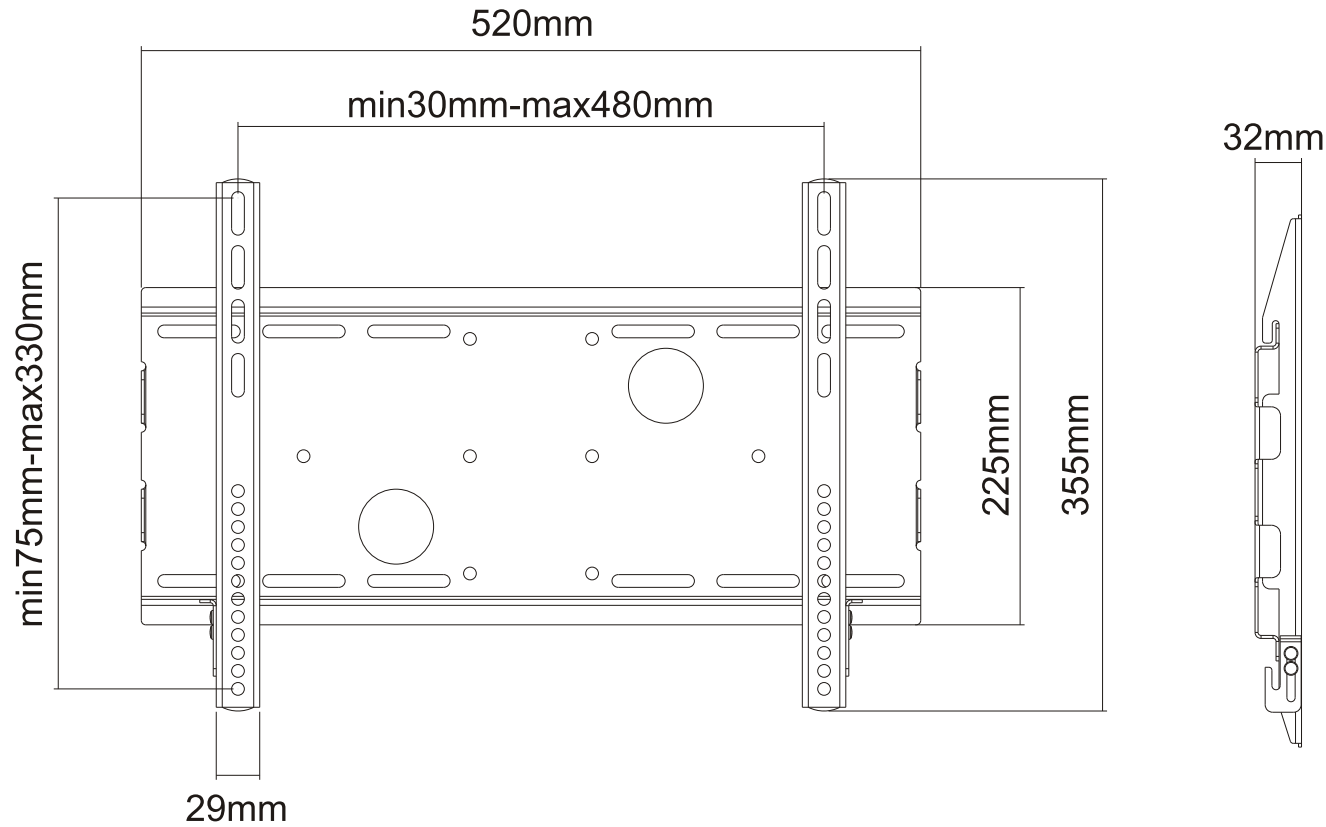

REVISION INFORMATION			
Rev.	Rev. Date	Modified By	Brief Description

	M5x14 (x4)
	M6x14 (x4)
	M8x20 (x4)
	M6x30 (x4)
	M8x30 (x4)
	(x4)
	(x8)
	(x4)
	(x6)
	(x6)
	(x6)

• All of materials satisfy the CA65, ROHS...

GENERAL TOLERANCE		APPROVED BY & DATE :	DESCRIPTION :			
0-6	±0.05	CHECKED BY & DATE :	Fixed Wall Mount Bracket for LCD LED Plasma (Max 165 lbs, 32 - 55 inch), SILVER			
6-18	±0.07		ITEM NO. : 3611			
18-50	±0.10	DESIGNED BY & DATE :	DATE :	REV :	UNIT :	SHEET :
50-120	±0.15		2017/01/10	A01	MM	1 OF 2
			SCALE :			
			1 : 1			

NO.	PART NAME	SPECIFICATION DESCRIPTION	QTY	UNIT
③				
②				
①	3611	Fixed Wall Mount Bracket for LCD LED Plasma (Max 165 lbs, 32 - 55 inch), SILVER		