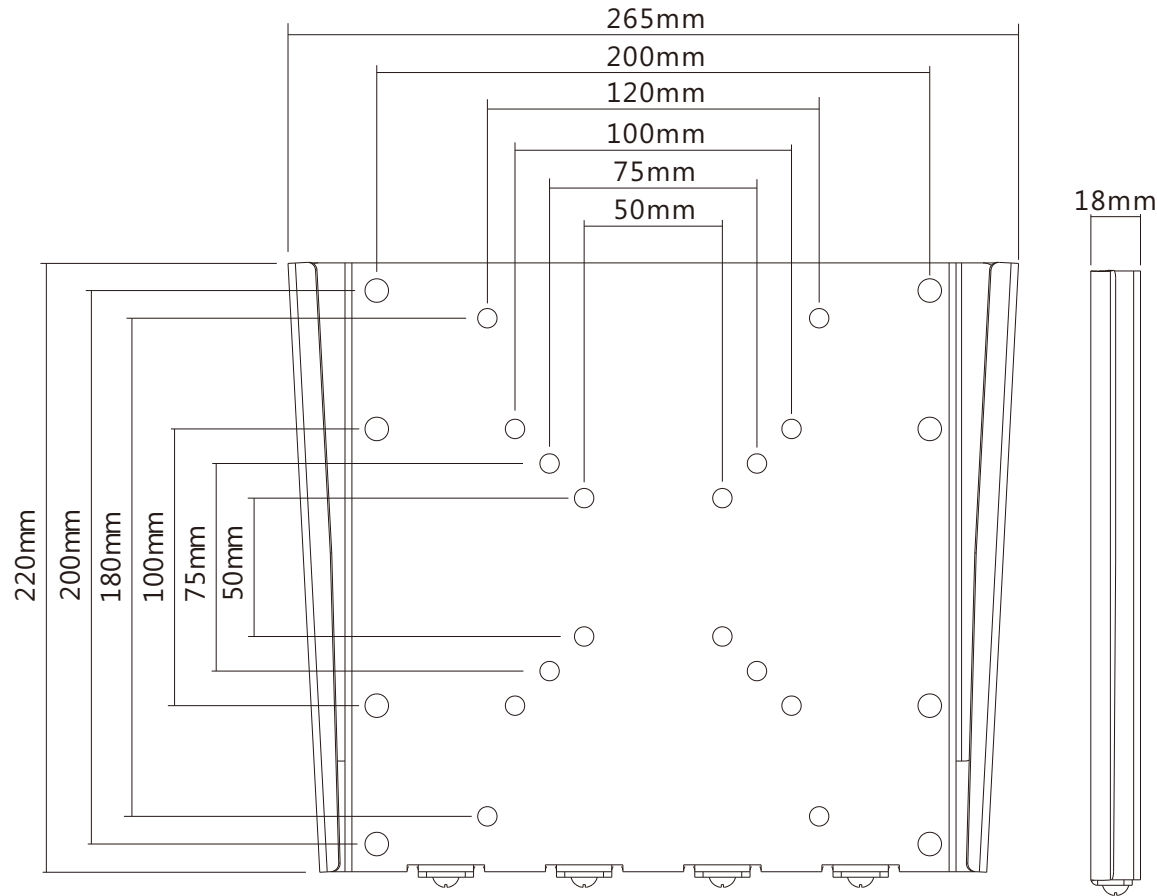

REVISION INFORMATION			
Rev.	Rev. Date	Modified By	Brief Description

	M4x14 (x4)
	M5x14 (x4)
	M6x14 (x4)
	M8x20 (x4)
	D5 (x4)
	D8 (x4)
	(x8)
	(x4)
	(x4)
	(x4)

* All of materials satisfy the CA65, ROHS...

GENERAL TOLERANCE		APPROVED BY & DATE :	DESCRIPTION :				
0-6	±0.05	CHECKED BY & DATE :	Fixed Wall Mount Bracket for LCD LED (Max 66 lbs, 23 - 42 inch)				
6-18	±0.07		ITEM NO. : 3614				
18-50	±0.10	DESIGNED BY & DATE :	DATE :	REV :	UNIT :	SHEET :	SCALE :
50-120	±0.15		2017/01/10	A01	MM	1 OF 2	1 : 1

NO.	PART NAME	SPECIFICATION DESCRIPTION	QTY	UNIT
③				
②				
①	3614	Fixed Wall Mount Bracket for LCD LED (Max 66 lbs, 23 - 42 inch)		