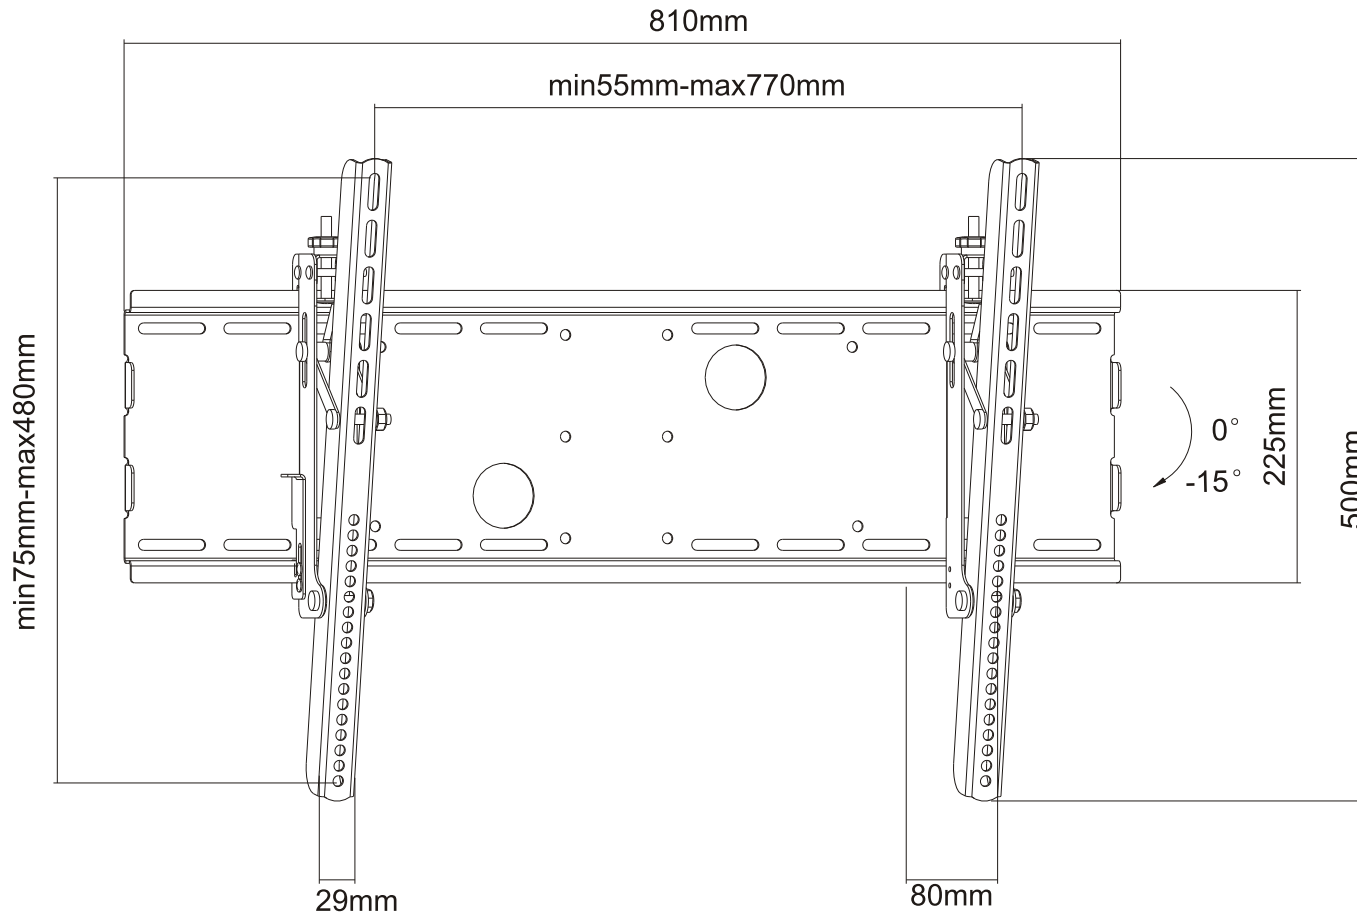

REVISION INFORMATION			
Rev.	Rev. Date	Modified By	Brief Description

	M5x14 (x4)
	M6x14 (x4)
	M6x30 (x4)
	M8x30 (x4)
	M8x50 (x4)
	(x4)
	(x8)
	(x8)
	(x6)
	(x6)
	(x6)

- All of materials satisfy the CA65, ROHS...
- UL certification required.

NO.	PART NAME	SPECIFICATION DESCRIPTION	QTY	UNIT
③				
②				
①	3900	Tilt Wall Mount Bracket for LCD LED Plasma (Max 165 lbs, 30~63 inch), BLACK, UL Certified		

GENERAL TOLERANCE		APPROVED BY & DATE :	DESCRIPTION :			
0-6	±0.05	CHECKED BY & DATE :	Tilt Wall Mount Bracket for LCD LED Plasma (Max 165 lbs, 30~63 inch), BLACK, UL Certified			
6-18	±0.07		ITEM NO. : 3900			
18-50	±0.10	DESIGNED BY & DATE :	DATE :	REV :	UNIT :	SHEET :
50-120	±0.15		2017/01/10	A01	MM	1 OF 2
			SCALE :			
			1 : 1			