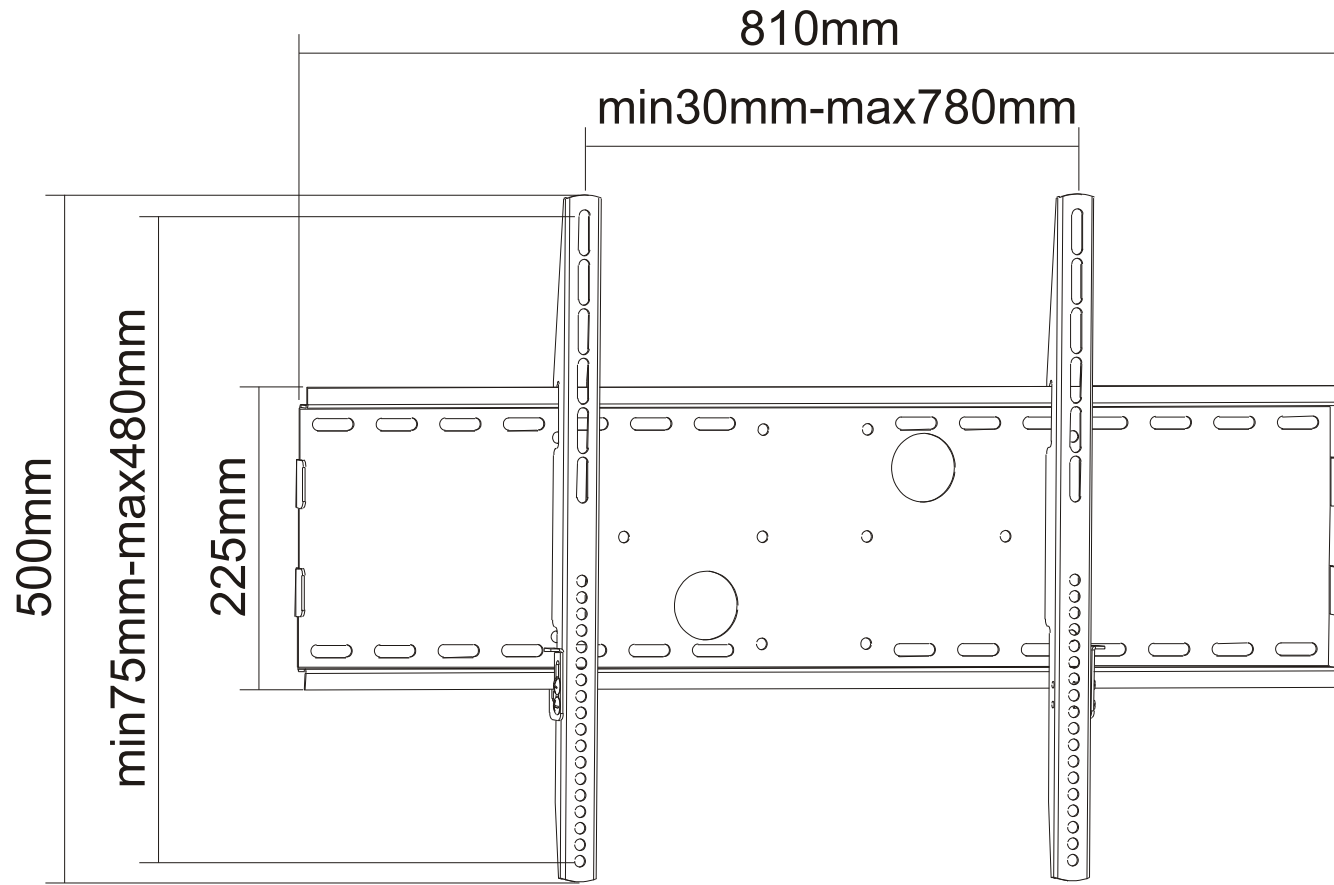

REVISION INFORMATION			
Rev.	Rev. Date	Modified By	Brief Description

	M5x14 (x4)
	M6x14 (x4)
	M6x30 (x4)
	M8x30 (x4)
	M8x50 (x4)
	(x4)
	(x8)
	(x8)
	(x6)
	(x6)
	(x6)

- All of materials satisfy the CA65, ROHS...
- UL certification required.

GENERAL TOLERANCE		APPROVED BY & DATE :	DESCRIPTION :				
0-6	±0.05	CHECKED BY & DATE :	Fixed Wall Mount Bracket for 37-70 inch TVs, Max 165 lbs.				
6-18	±0.07		ITEM NO. : 4114				
18-50	±0.10	DESIGNED BY & DATE :	DATE :	REV :	UNIT :	SHEET :	SCALE :
50-120	±0.15		2017/01/10	A01	MM	1 OF 2	1 : 1

NO.	PART NAME	SPECIFICATION DESCRIPTION	QTY	UNIT
③				
②				
①	4114	Fixed Wall Mount Bracket for 37-70 inch TVs, Max 165 lbs.		