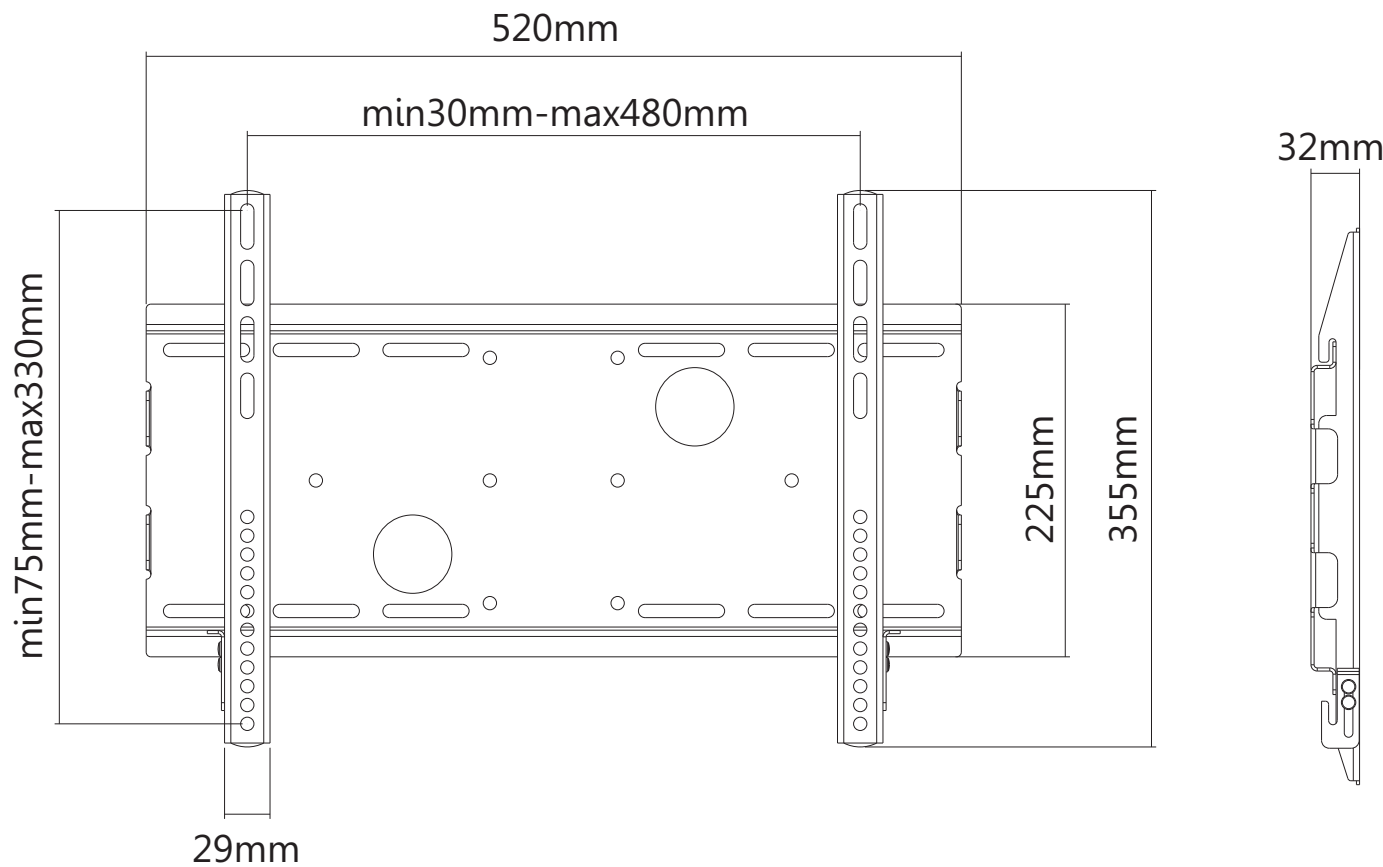

REVISION INFORMATION			
Rev.	Rev. Date	Modified By	Brief Description

	M5x14 (x4)
	M6x14 (x4)
	M8x20 (x4)
	M6x30 (x4)
	M8x30 (x4)
	(x4)
	(x8)
	(x4)
	(x6)
	(x6)
	(x6)

• All of materials satisfy the CA65, ROHS...

NO.	PART NAME	SPECIFICATION DESCRIPTION	QTY	UNIT
③				
②				
①	4116	Fixed Wall Mount Bracket for LCD LED Plasma (Max 165 lbs, 32 - 55 inch), BLACK		

GENERAL TOLERANCE		APPROVED BY & DATE :	DESCRIPTION :				
0-6	±0.05		Fixed Wall Mount Bracket for LCD LED Plasma (Max 165 lbs, 32 - 55 inch), BLACK				
6-18	±0.07		ITEM NO. : 4116				
18-50	±0.10	CHECKED BY & DATE :	DATE :	REV :	UNIT :	SHEET :	SCALE :
50-120	±0.15	DESIGNED BY & DATE :	2017/01/10	A01	MM	1 OF 2	1 : 1