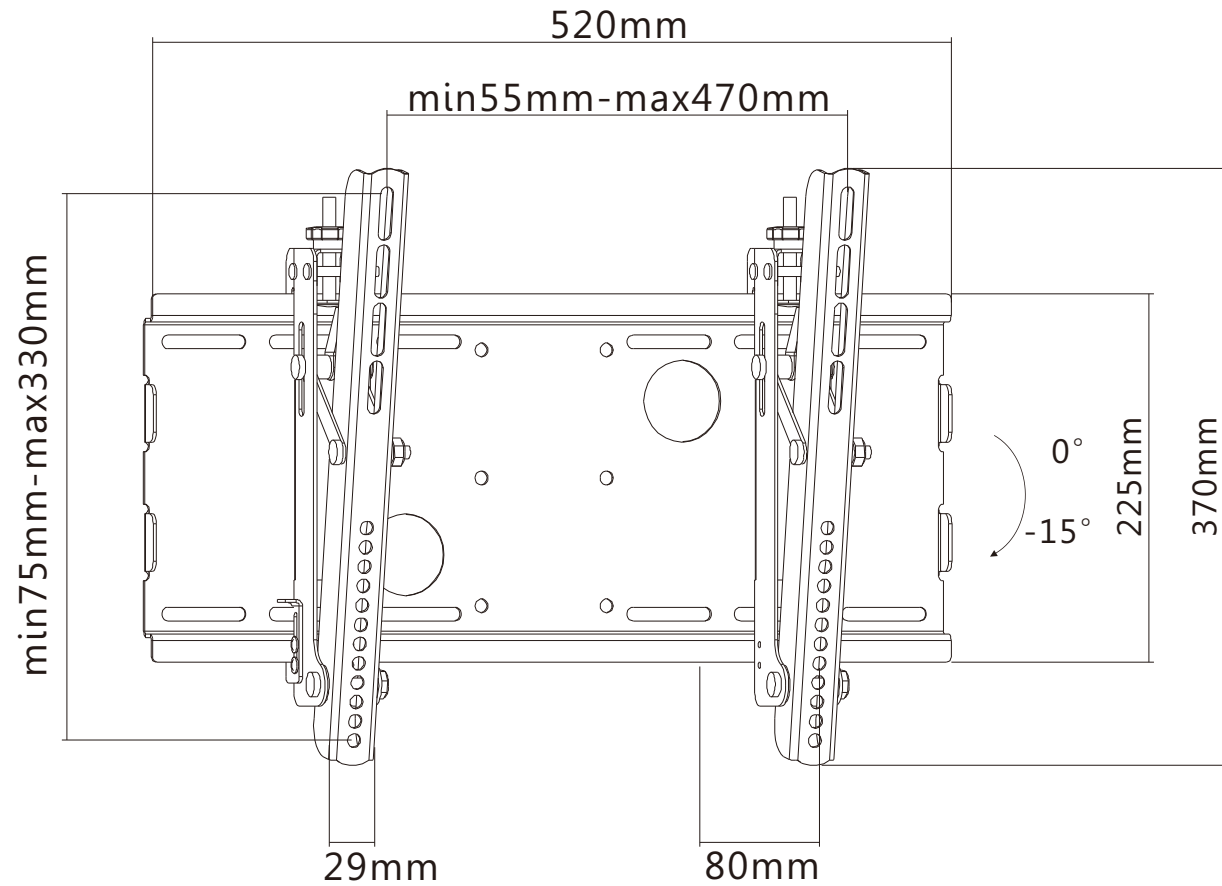

REVISION INFORMATION			
Rev.	Rev. Date	Modified By	Brief Description

	M5x14 (x4)
	M6x14 (x4)
	M8x20 (x4)
	M6x30 (x4)
	M8x30 (x4)
	(x4)
	(x8)
	(x4)
	(x6)
	(x6)
	(x6)

• All of materials satisfy the CA65, ROHS...
 • UL certification required.

NO.	PART NAME	SPECIFICATION DESCRIPTION	QT'Y	UNIT
③				
②				
①	4117	Tilt Wall Mount Bracket for LCD LED Plasma (Max 165 lbs, 32 - 55 inch), BLACK , UL Certified		

GENERAL TOLERANCE		APPROVED BY & DATE :	DESCRIPTION :				
0-6	±0.05		Tilt Wall Mount Bracket for LCD LED Plasma (Max 165 lbs, 32 - 55 inch), BLACK , UL Certified				
6-18	±0.07		ITEM NO. : 4117				
18-50	±0.10	CHECKED BY & DATE :	DATE :	REV :	UNIT :	SHEET :	SCALE :
50-120	±0.15	DESIGNED BY & DATE :	2017/01/10	A01	MM	1 OF 2	1 : 1