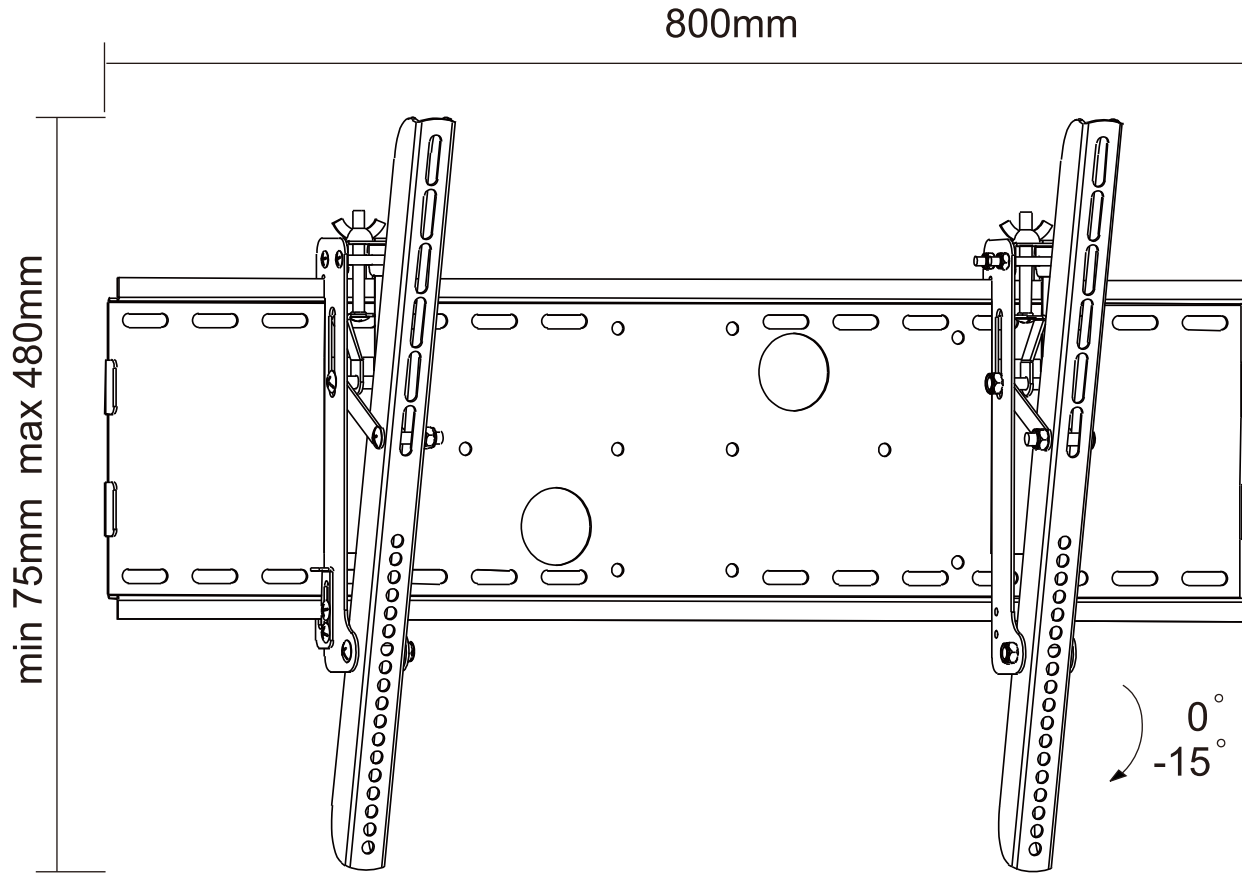

REVISION INFORMATION			
Rev.	Rev. Date	Modified By	Brief Description

	M5x14 (x4)
	M6x14 (x4)
	M6x30 (x4)
	M8x30 (x4)
	M8x50 (x4)
	(x4)
	(x8)
	(x8)
	(x6)
	(x6)
	(x6)

• All of materials satisfy the CA65, ROHS...
 • UL certification required.

NO.	PART NAME	SPECIFICATION DESCRIPTION	QTY	UNIT
③				
②				
①	4173	Tilt Wall Mount Bracket for LCD LED Plasma (Max 165 lbs, 37 - 70 inch), BLACK UL Certified - NO LOG		

GENERAL TOLERANCE		APPROVED BY & DATE :	DESCRIPTION :				
0-6	±0.05	CHECKED BY & DATE :	Tilt Wall Mount Bracket for LCD LED Plasma (Max 165 lbs, 37 - 70 inch), BLACK UL Certified - NO LOG				
6-18	±0.07		ITEM NO. : 4173				
18-50	±0.10	DESIGNED BY & DATE :	DATE :	REV :	UNIT :	SHEET :	SCALE :
50-120	±0.15		2017/01/10	A01	MM	1 OF 2	1 : 1