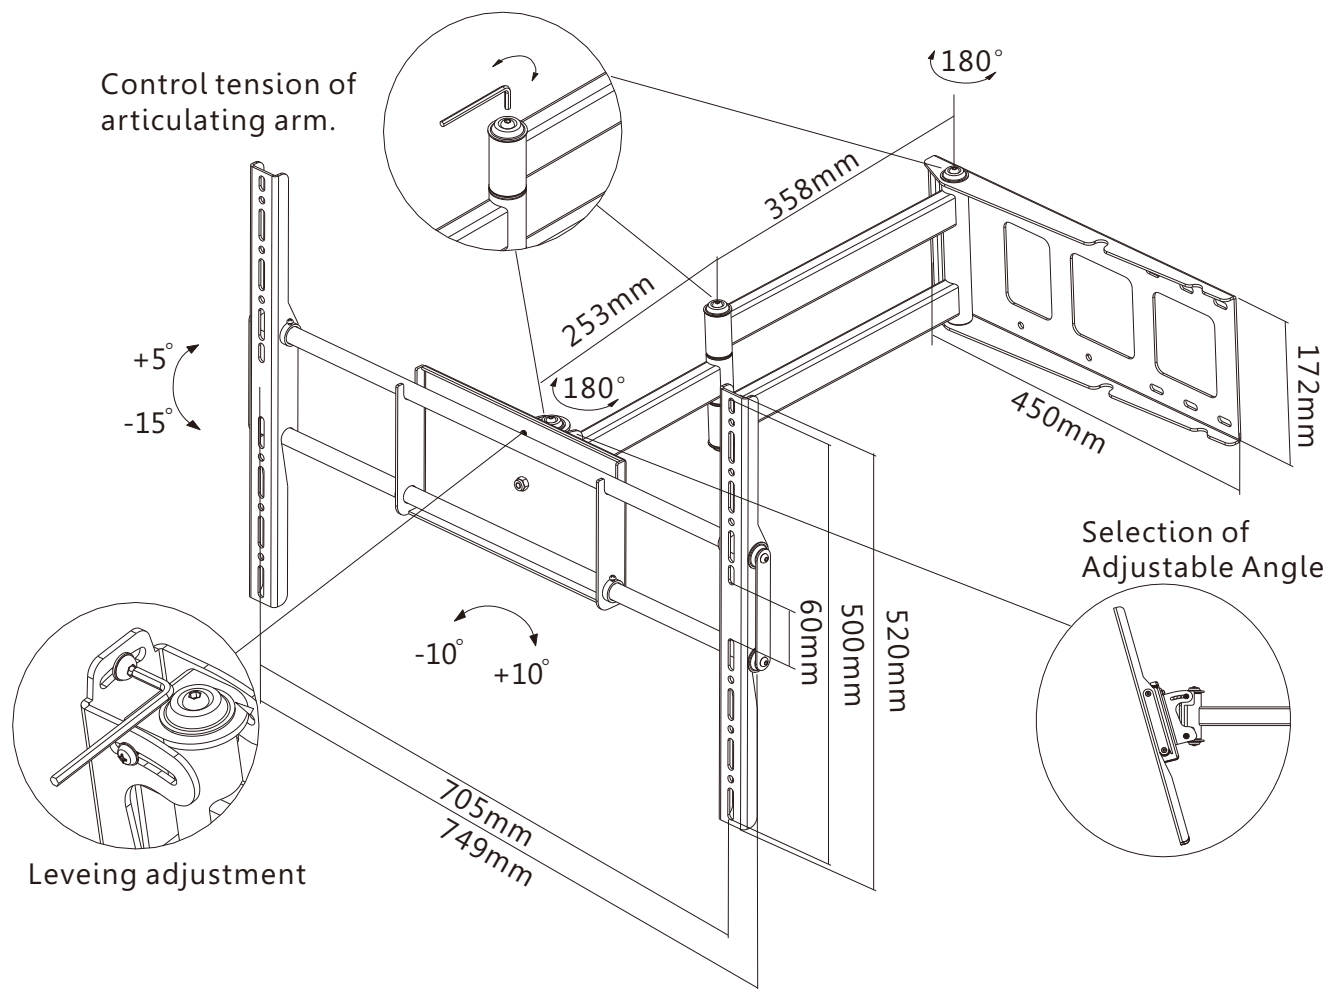

| Rev. | Rev. Date | Modified By | Brief Description |
|------|-----------|-------------|-------------------|
| | | | |

| | |
|--|------------|
| | M5x14 (x4) |
| | M6x14 (x4) |
| | M6x30 (x4) |
| | M8x30 (x4) |
| | M8x50 (x4) |
| | (x4) |
| | (x8) |
| | (x8) |
| | (x7) |
| | (x7) |
| | (x7) |
| | |
| | |
| | |
| | |
| | |
| | |
| | |

• All of materials satisfy the CA65, ROHS...

| GENERAL TOLERANCE | | APPROVED BY & DATE : | DESCRIPTION : | | | | |
|-------------------|-------|----------------------|--|-------|--------|---------|---------|
| 0-6 | ±0.05 | CHECKED BY & DATE : | Corner Friendly, Full-Motion TV Wall Mount Bracket (Max 110 lbs, 37 - 70 inch) | | | | |
| 6-18 | ±0.07 | | ITEM NO. : 4562 | | | | |
| 18-50 | ±0.10 | DESIGNED BY & DATE : | DATE : | REV : | UNIT : | SHEET : | SCALE : |
| 50-120 | ±0.15 | | 2017/01/10 | A01 | MM | 1 OF 2 | 1 : 1 |

| NO. | PART NAME | SPECIFICATION DESCRIPTION | QTY | UNIT |
|-----|-------------|--|-----|------|
| ③ | | | | |
| ② | | | | |
| ① | 4562 | Corner Friendly, Full-Motion TV Wall Mount Bracket (Max 110 lbs, 37 - 70 inch) | | |