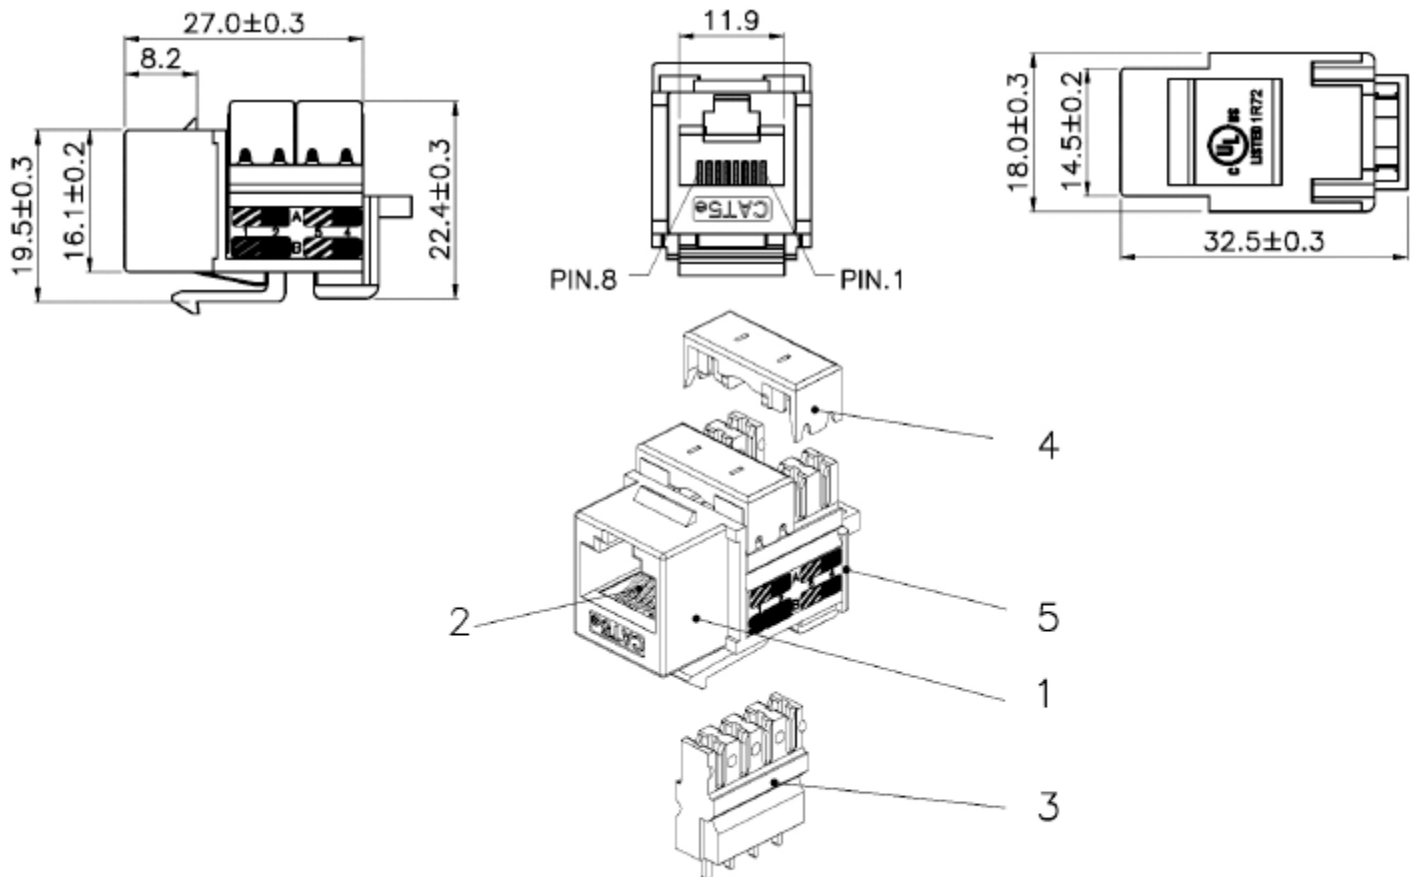

MONOPRICE®

Best Quality Products at the Lowest Price - Always!

11701 6th Street, Rancho Cucamonga, CA 91730

Tel: (909) 989-6887 Fax: (909) 989-0078

 <http://www.monoprice.com/>

Product ID: 5373

Cat5E Punch Down Keystone Jack -Beige

Specification:

110/KRONE DUAL IDC

SCALE 1/1

Material :

1. RJ45 Jack :

- 1-1. Housing : ABS+PC, UL 94V-0, with optional color.
- 1-2. RJ45 Jack Bracket Set : PBT+Glass Fiber, UL 94V-0.

2. RJ45 Jack Contact :

- 2-1. Material : Phosphor Bronze with Nickel plated
- 2-2. Finish : 50 micro-inch Gold plated on Plug contact area.

3. IDC :

- 3-1. Housing : PC+Glass Fiber, UL 94V-2.
- 3-2. Terminal : Phosphor Bronze with min. 50 micro-inch Tin plated.

4. IDC CAP : ABS, UL 94-HB.

5. IDC Bracket : ABS, UL 94V-0.

Copyright © 2001-2012 Monoprice, Inc. All rights reserved.

All trademarks are the sole property of their respective companies. All prices and specifications are subject to change without notice. Monoprice is not responsible for typographical errors. All typographical errors are subject to correction.