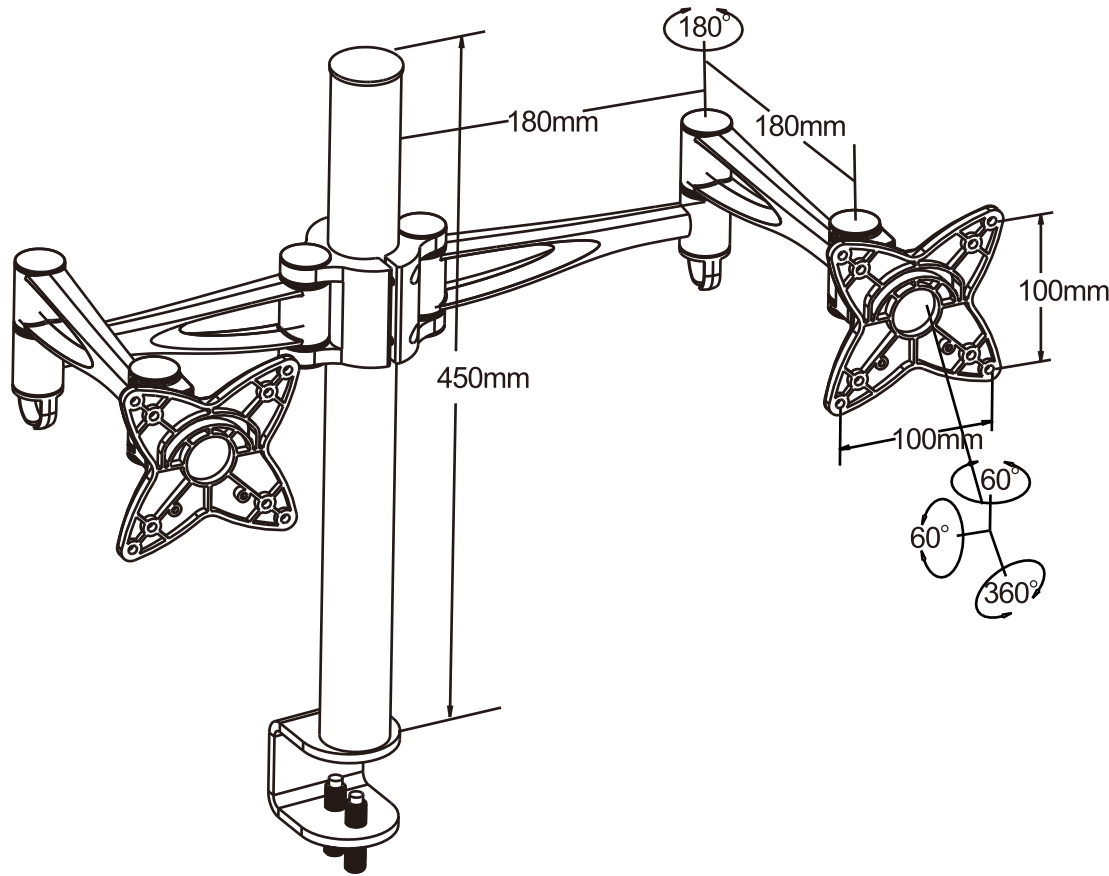

REVISION INFORMATION			
Rev.	Rev. Date	Modified By	Brief Description

	M5x15 (x4)
	M5x20 (x8)
	3mm Allen key (x1)
	4mm Allen key (x1)
	6mm Allen key (x1)
	M4x14 (x4)
	M5x14 (x4)

*All of materials satisfy the CA65, ROHS...

GENERAL TOLERANCE		APPROVED BY & DATE :	DESCRIPTION :				
0-6	±0.05	CHECKED BY & DATE :	3-Way Adjustable Tilting DUAL Desk Mount Bracket for LCD LED (Max 33Lbs, 13~27inch) - Black				
6-18	±0.07		ITEM NO. : 5560				
18-50	±0.10	DESIGNED BY & DATE :	DATE :	REV :	UNIT :	SHEET :	SCALE :
50-120	±0.15		2017/01/10	A01	MM	1 OF 2	1 : 1

NO.	PART NAME	SPECIFICATION DESCRIPTION	QTY	UNIT
③				
②				
①	5560	3-Way Adjustable Tilting DUAL Desk Mount Bracket for LCD LED (Max 33Lbs, 13~27inch) - Black		