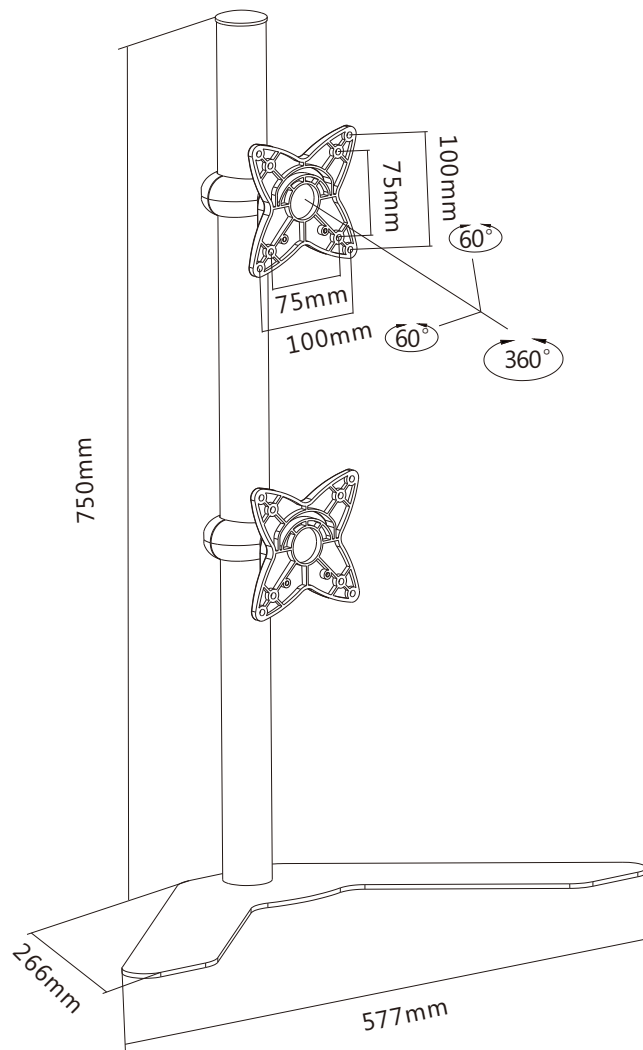

REVISION INFORMATION			
Rev.	Rev. Date	Modified By	Brief Description

	M10x20 (x1)
	M5x20 (x8)
	3mm Allen key (x1)
	4mm Allen key (x1)
	M4x14 (x4)
	M5x14 (x4)

• All of materials satisfy the CA65, ROHS...

NO.	PART NAME	SPECIFICATION DESCRIPTION	QT'Y	UNIT
③				
②				
①	5561	Adjustable Tilting DUAL Desk Mount Bracket for LCD LED (Max 33Lbs, 13~27inch) - Black		

GENERAL TOLERANCE		APPROVED BY & DATE :		DESCRIPTION :					
0-6	±0.05	CHECKED BY & DATE :		Adjustable Tilting DUAL Desk Mount Bracket for LCD LED (Max 33Lbs, 13~27inch) - Black					
6-18	±0.07								
18-50	±0.10	DESIGNED BY & DATE :		ITEM NO. : 5561					
50-120	±0.15			DATE : 2017/01/10	REV : A01	UNIT : MM	SHEET: 1 OF 2	SCALE: 1 : 1	