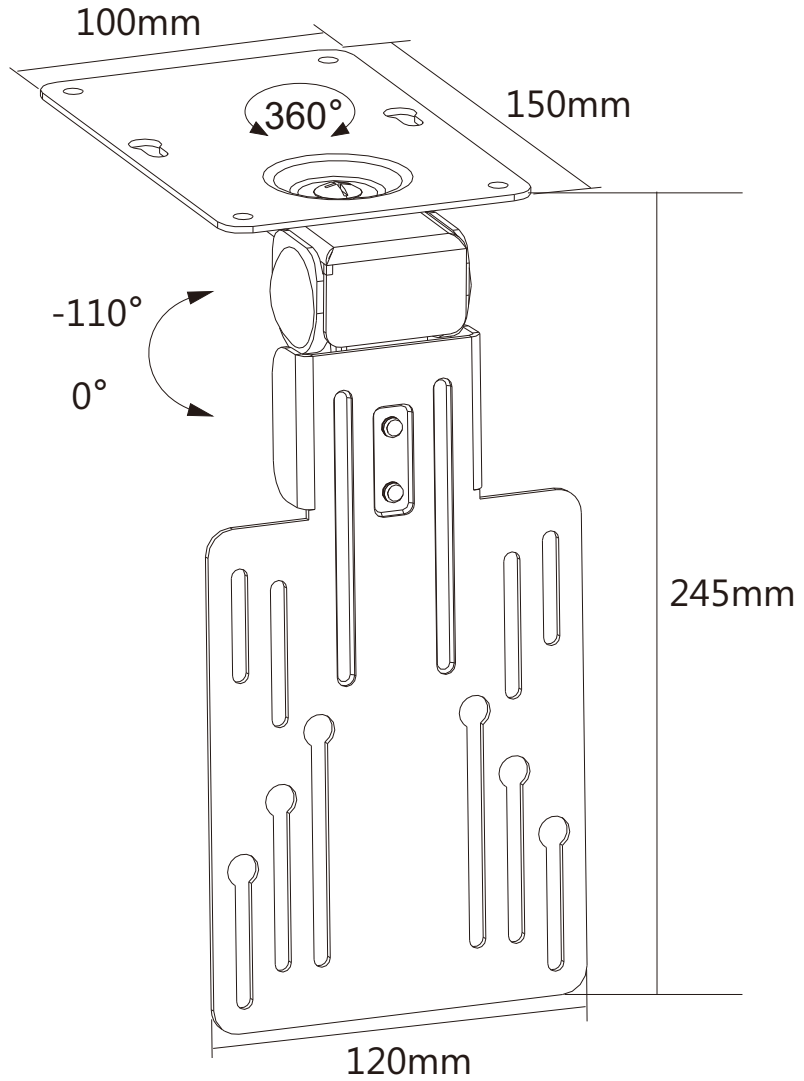

REVISION INFORMATION			
Rev.	Rev. Date	Modified By	Brief Description

	M4x14 (x4)
	M5x14 (x4)
	D5 (x4)
	(x6)
	(x6)

*All of materials satisfy the CA65, ROHS...

NO.	PART NAME	SPECIFICATION DESCRIPTION	QT'Y	UNIT
③				
②				
①	5754	LCD LED Cabinet Mount Bracket (Max 17.6Lbs, 13~23inch) - Black		

GENERAL TOLERANCE		APPROVED BY & DATE :	DESCRIPTION :				
0-6	±0.05	CHECKED BY & DATE :	LCD LED Cabinet Mount Bracket (Max 17.6Lbs, 13~23inch) - Black				
6-18	±0.07		ITEM NO. : 5754				
18-50	±0.10		DESIGNED BY & DATE :	DATE :	REV :	UNIT :	SHEET :
50-120	±0.15		2017/01/10	A01	MM	1 OF 2	1 : 1