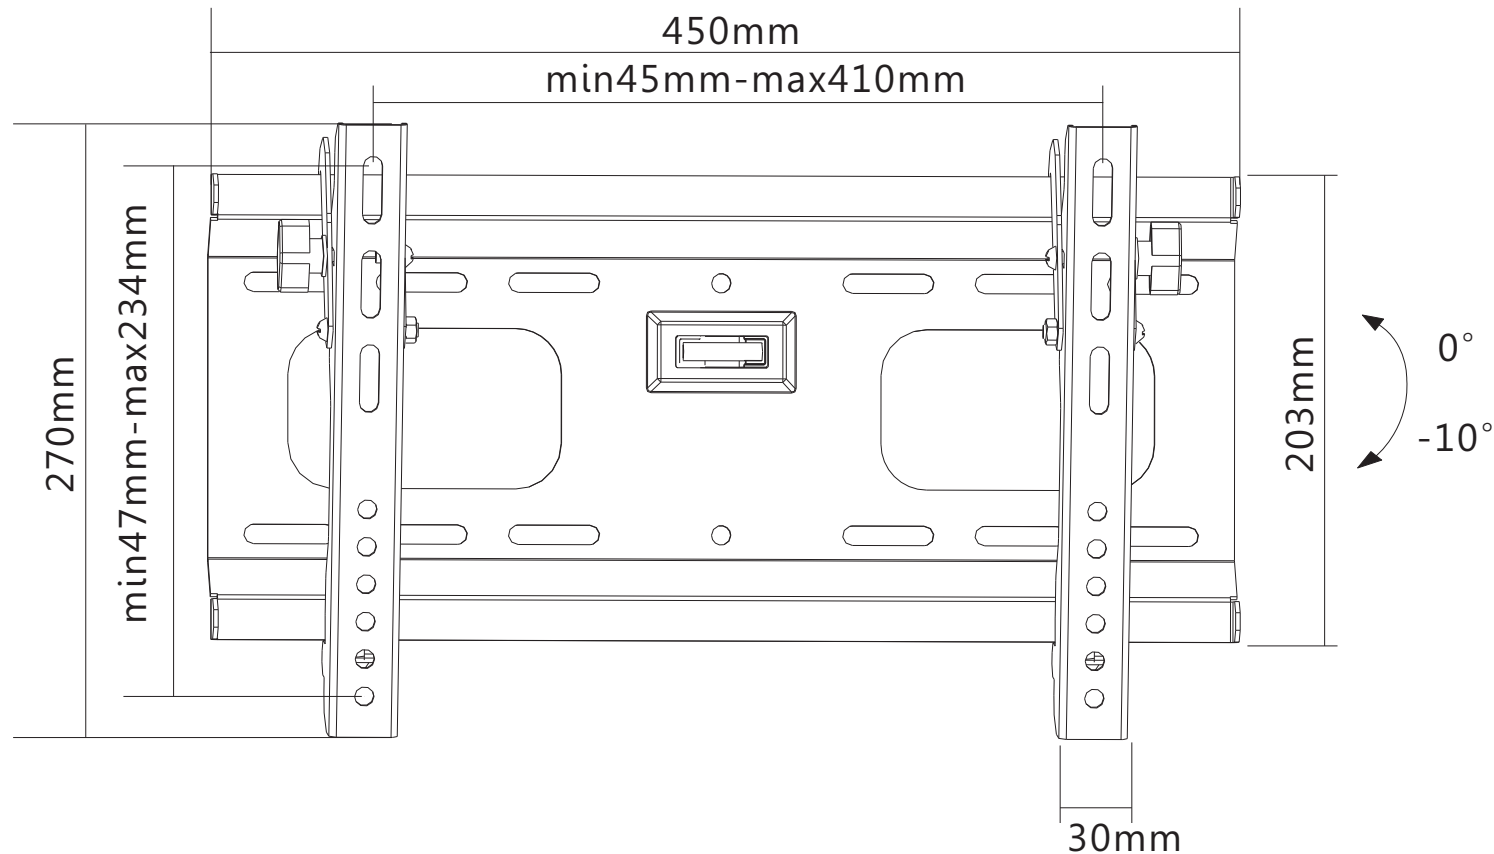

REVISION INFORMATION			
Rev.	Rev. Date	Modified By	Brief Description

	M5x14 (x4)
	M6x14 (x4)
	M8x20 (x4)
	M6x30 (x4)
	M8x30 (x4)
	(x4)
	(x8)
	(x4)
	(x4)
	(x4)
	(x4)

• All of materials satisfy the CA65, ROHS...  
 • UL certification required.

NO.	PART NAME	SPECIFICATION DESCRIPTION	QTY	UNIT
③				
②				
①	5915	Ultra-Slim Tilt Wall Mount Bracket for 32-55 inch TVs, Max 165 lbs, Black, UL Certified		

GENERAL TOLERANCE		APPROVED BY & DATE :	DESCRIPTION :			
0-6	±0.05	CHECKED BY & DATE :	Ultra-Slim Tilt Wall Mount Bracket for 32-55 inch TVs, Max 165 lbs, Black, UL Certified			
6-18	±0.07		ITEM NO. : <b>5915</b>			
18-50	±0.10	DESIGNED BY & DATE :	DATE :	REV :	UNIT :	SHEET :
50-120	±0.15		2017/01/10	A01	MM	1 OF 2
			SCALE :			
			1 : 1			