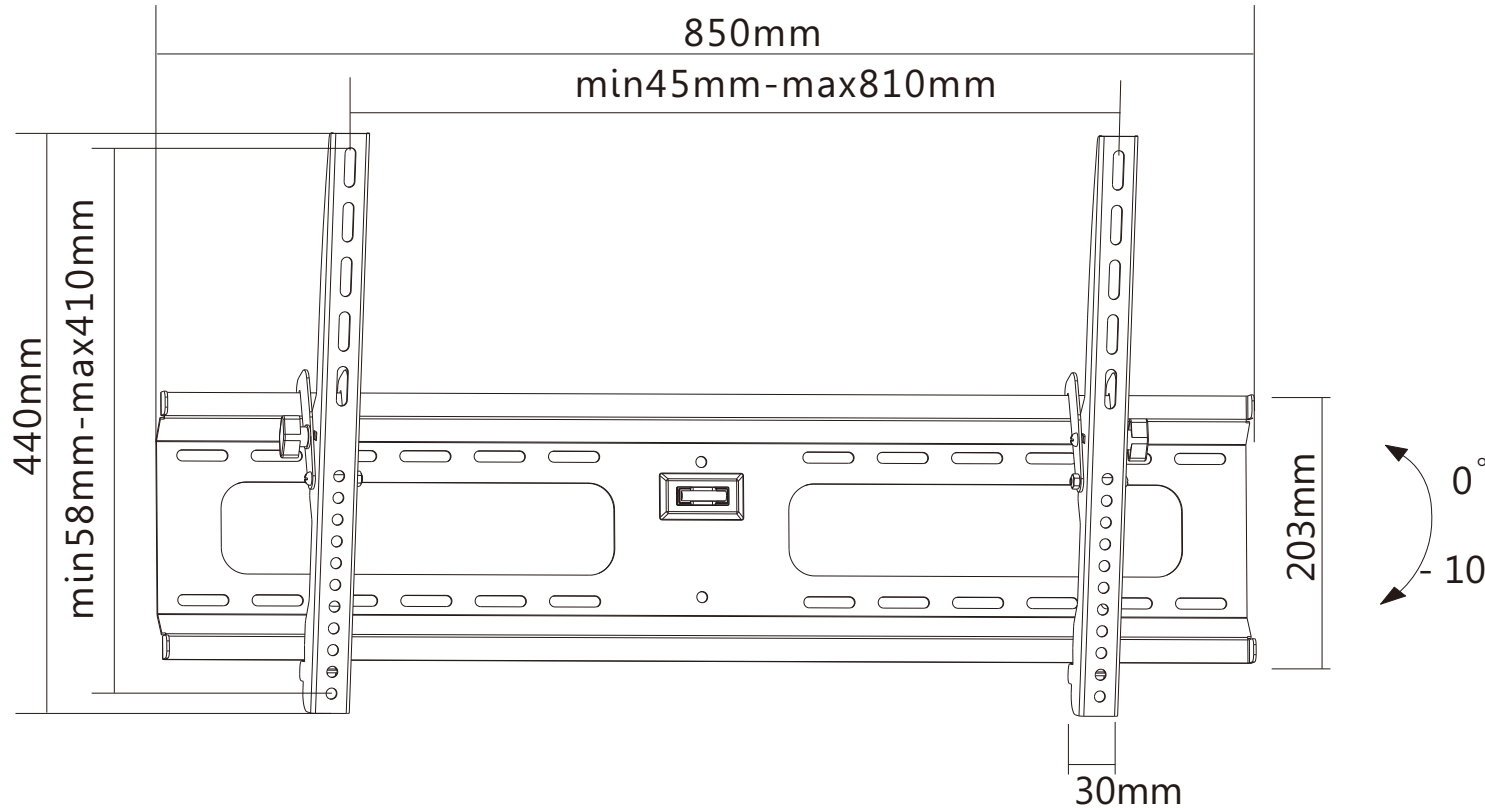

REVISION INFORMATION			
Rev.	Rev. Date	Modified By	Brief Description

	M5x14 (x4)
	M6x14 (x4)
	M6x30 (x4)
	M8x30 (x4)
	M8x50 (x4)
	(x4)
	(x8)
	(x8)
	(x6)
	(x6)
	(x6)

- All of materials satisfy the CA65, ROHS...
- UL certification required.

NO.	PART NAME	SPECIFICATION DESCRIPTION	QTY	UNIT
③				
②				
①	5916	Ultra-Slim Tilting Wall Mount Bracket for 37-70 inch TVs, Max 165 lbs, UL Certified		

GENERAL TOLERANCE		APPROVED BY & DATE :	DESCRIPTION :			
0-6	±0.05	CHECKED BY & DATE :	Ultra-Slim Tilting Wall Mount Bracket for 37-70 inch TVs, Max 165 lbs, UL Certified			
6-18	±0.07		ITEM NO. : 5916			
18-50	±0.10	DESIGNED BY & DATE :	DATE :	REV :	UNIT :	SHEET :
50-120	±0.15		2017/01/10	A01	MM	1 OF 2
			SCALE :			
			1 : 1			